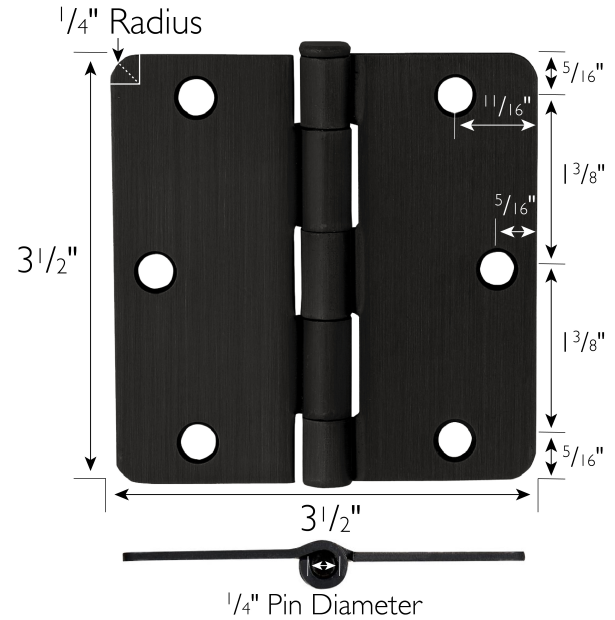

6-Hole 3.5" x 3.5", 1/4" Radius Door Hinge 6-Pack  
Oil Rubbed Bronze

SPECIFICATIONS

MATERIAL CONSTRUCTION:	Steel
MOUNTING HARDWARE INCLUDED:	Yes
TOOLS NEEDED FOR INSTALLATION:	Screwdriver
ASSEMBLED DIMENSIONS:	4" H x 4" L x 0.125" D
ASSEMBLED WEIGHT:	2.5 lbs.
CROSS BORE:	N/A
CORNER RADIUS:	1/4"
PROJECTION:	N/A
HINGE TYPE:	Butt Hinge
NUMBER OF HOOKS:	N/A