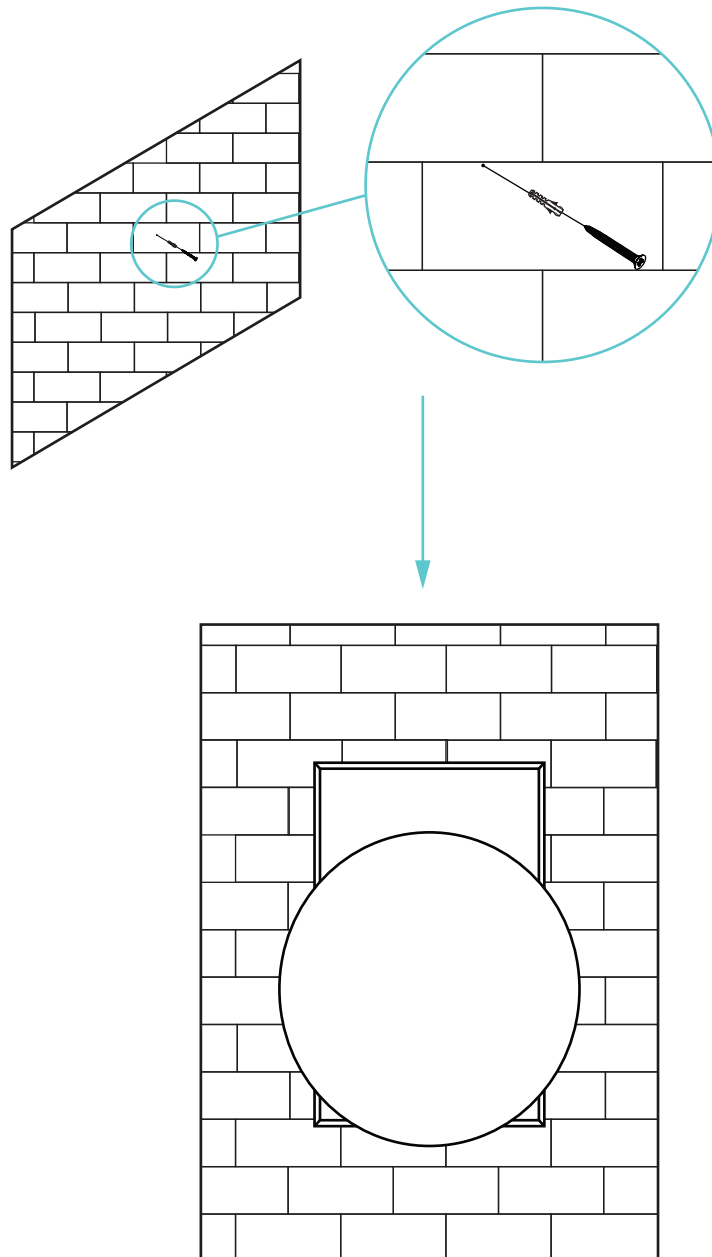

SUGGESTED TOOLS & MATERIALS:

Safety Glasses

Hammer

Screwdriver

Drill

INSTALLATION:

1 For Wall Stud Installation

- Measure the distance of the pre-attached hanging brackets and insert the 40mm screws directly into the stud locations.

2 For Drywall Installation

- Measure the distance of the pre-attached hanging brackets and make a pilot hole on the marked locations.
- Insert plastic anchors into the pilot holes, then insert the 40mm screws into each plastic anchor.