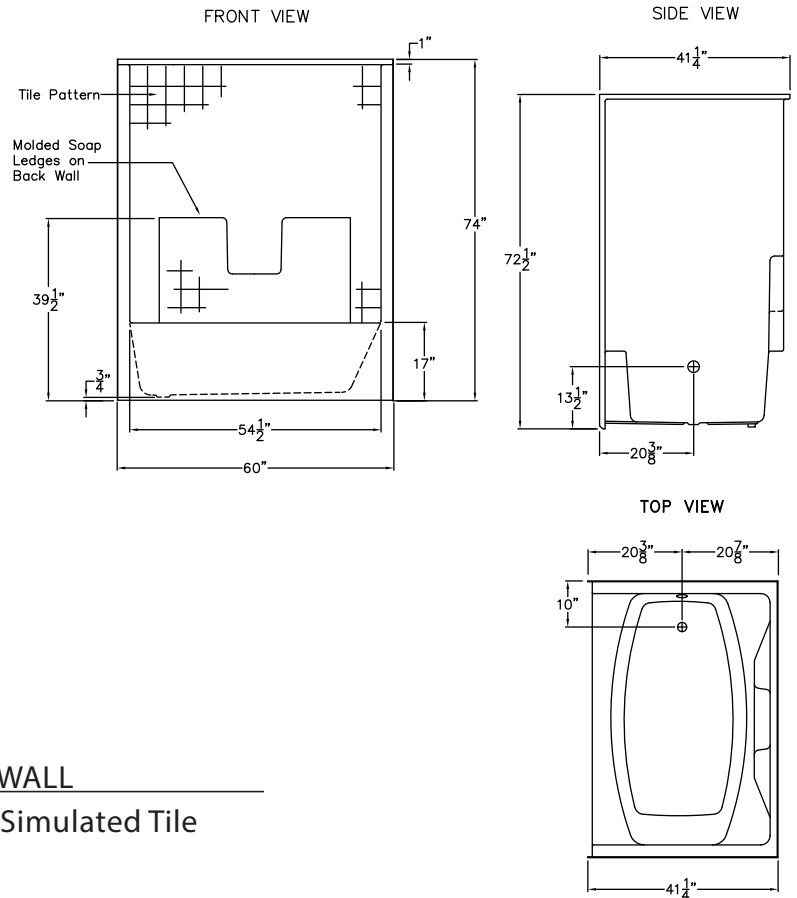

TS161LH/166RH
60" x 41.25" x 74"

FEATURES

FINISH	PRODUCT	PIECES	WALL
AcrylX™	Tub Shower	One	Simulated Tile

OPTIONS

WHIRLPOOL	STANDARD COLOR	ACCESSORIES
Yes	White, Bone, Biscuit	Drain

TECHNICAL INFORMATION

WT	LOAD FACTOR	HANDED BY	CODES
155	1.80	Drain L R	ANSI 124.1, UPC

AVAILABILITY ■

Due to the nature of the materials, dimensions may vary +/- 1/2".