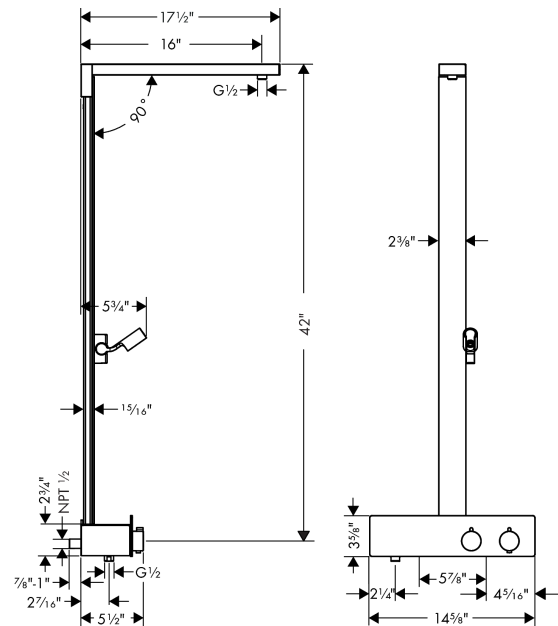

Raindance E
Showerpipe without Shower Components
 Finishes : **chrome** Part no. : **04732000**

Description

Features

- 90° position adjustable slider, pivots left and right, up and down
- Shelf color: Anodized aluminum
- Height-adjustable hand shower holder
- Anti-scald 100° safety stop
- Integrated volume control/diverter for 2 functions
- Outlets may not be operated simultaneously
- Exposed installation
- Thermostatic cartridge
- Does not include: Showerhead, handshower, hose

Item details

List Price \$ 926.00

Compliance

Product image

Scale drawing

Raindance E
Showerpipe without Shower Components
 Finishes : **chrome** Part no. : **04732000**

Exploded drawing

Year of production: >03/18

Raindance E
Showerpipe without Shower Components
 Finishes : **chrome** Part no. : **04732000**

Spare parts list

Year of production: >03/18

Pos.	Description	Part no.	Price	PU
1	handle fixing set	93228000	-	1
2	safety set	93229000	-	1
3	nut	98913000	-	1
4	thermostat cartridge	98282000	-	1
5	shut off unit with selector	98283000	-	1
6	hollow set screw M6x16 including o-ring 29x3	98372000	-	1
7	O-ring 14x2	98129000	-	1
8	connecting thread	95392000	-	1
9	O-ring 76x2,5	98431000	-	1
10	mounting kit	98744000	-	1
11	set of S-unions	95772001	-	1
12	noise reduction	96429000	-	1
13	O-ring 29x3	98371000	-	1
14	O-ring 9x1,5	98117000	-	1
15	O-ring 6x2	98458000	-	1
16	mounting set	96179000	-	1
17	O-ring 10x1,5	98123000	-	1
18	tile-matching-disk	93146000	-	1
19	cover	93225000	-	1
20	support, assy	93100000	-	1
21	shower arm	93221000	-	1
22	screw	93431000	-	1