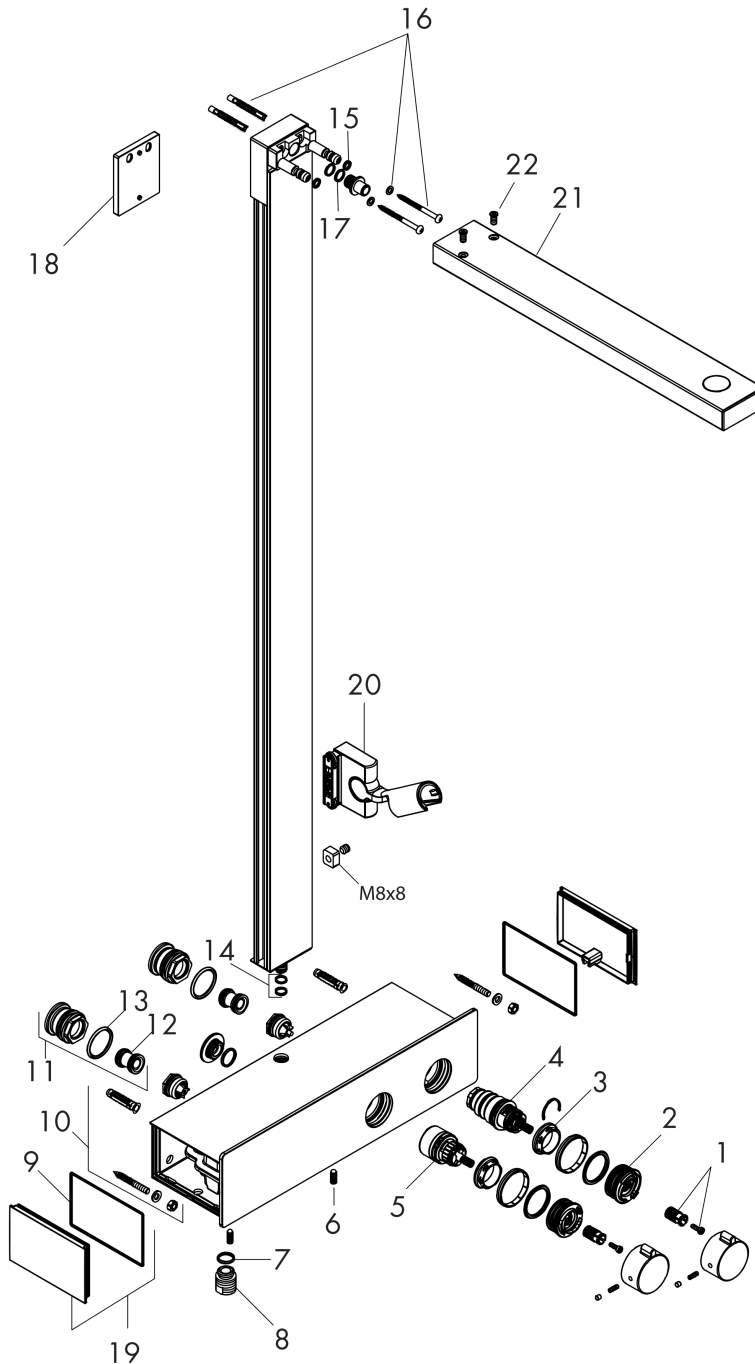

Raindance E
Showerpipe without Shower Components
 Finishes : **chrome** Part no. : **04732000**

Description

Features

- 90° position adjustable slider, pivots left and right, up and down
- Shelf color: Anodized aluminum
- Height-adjustable hand shower holder
- Anti-scald 100° safety stop
- Integrated volume control/diverter for 2 functions
- Outlets may not be operated simultaneously
- Exposed installation
- Thermostatic cartridge
- Does not include: Showerhead, handshower, hose

Item details

List Price \$ 926.00

Compliance

Product image

Scale drawing

Raindance E
Showerpipe without Shower Components
 Finishes : **chrome** Part no. : **04732000**

Exploded drawing

Year of production: >03/18

Raindance E
Showerpipe without Shower Components
 Finishes : **chrome** Part no. : **04732000**

Spare parts list

Year of production: >03/18

Pos.	Description	Part no.	Price	PU
1	handle fixing set	93228000	-	1
2	safety set	93229000	-	1
3	nut	98913000	-	1
4	thermostat cartridge	98282000	-	1
5	shut off unit with selector	98283000	-	1
6	hollow set screw M6x16 including o-ring 29x3	98372000	-	1
7	O-ring 14x2	98129000	-	1
8	connecting thread	95392000	-	1
9	O-ring 76x2,5	98431000	-	1
10	mounting kit	98744000	-	1
11	set of S-unions	95772001	-	1
12	noise reduction	96429000	-	1
13	O-ring 29x3	98371000	-	1
14	O-ring 9x1,5	98117000	-	1
15	O-ring 6x2	98458000	-	1
16	mounting set	96179000	-	1
17	O-ring 10x1,5	98123000	-	1
18	tile-matching-disk	93146000	-	1
19	cover	93225000	-	1
20	support, assy	93100000	-	1
21	shower arm	93221000	-	1
22	screw	93431000	-	1