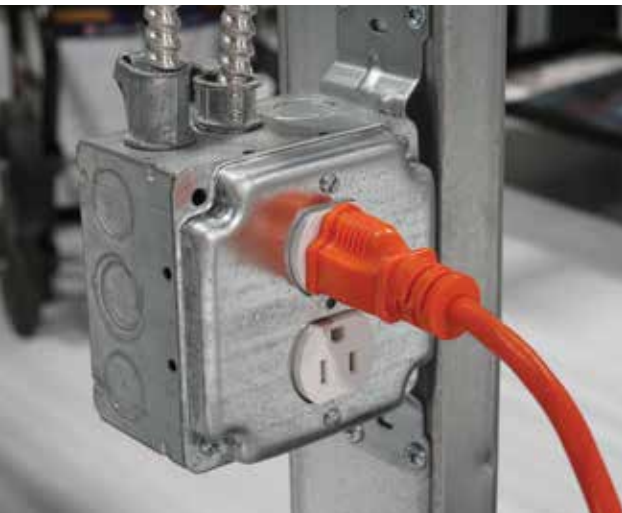

©2018 Southwire Company, LLC. All rights reserved.
Registered Trademark & ™ Trademark of Southwire Company, LLC.