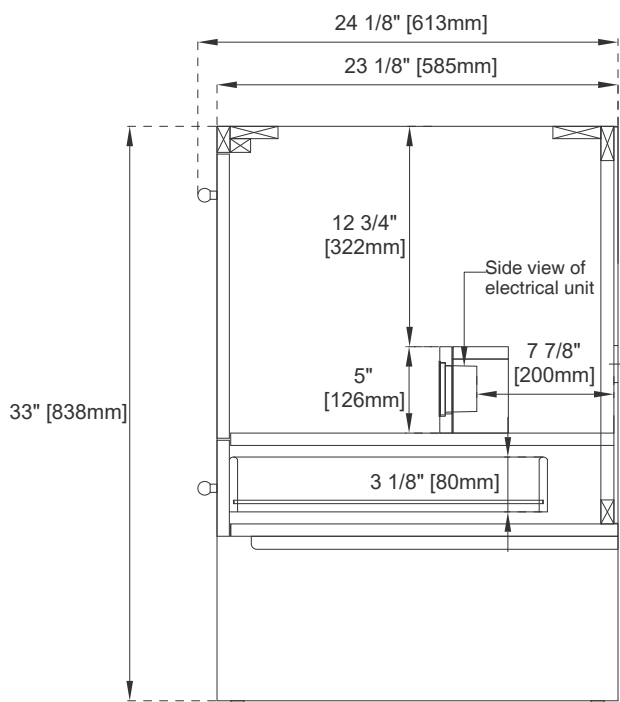

36" HUDSON VANITY

435-V36-LNO
435-V36-HNO

JAMES MARTIN
VANITIES

Features and Materials

Solids: (LNO) Ash, (HNO) Poplar
Veneers: (LNO) Flat Cut Ash
Panels: Plywood
Installation Type: Floor Standing
Number of Basins: One, with Optional 3cm Top
Vanity Top Included: NO, Optional 3cm Tops Available with Sinks
Basins Included: NO
Overflow: Yes, Front Facing
Number of Doors: Two
Number of Drawers: One
Number of Tip Outs: 0
USB/Power Component: YES (ETL5011080)
Assembly Type: Installation of Optional 3cm Top with Sink
Bamboo Storage Tray: One
Drawer Box Material and Construction: 12mm Plywood/English Dovetail
Joinery Hardware Material and Finish: Zinc Alloy in Champagne Brass Color
Fits Drain Hole Size: 1 3/4"
Full Extension, Soft Close Glides
European Soft Close Hinges
Aluminum Laminate Drawer Liners
Adjustable Levelers

Dimension

Width: 35-7/8"
Depth: 23-1/8"
Height: 33"
Rough-In Height: 21-1/2"

36" HUDSON VANITY

JAMES MARTIN VANITIES

435-V36-LNO
435-V36-HNO

Top View

Front View

Knob

Bamboo Drawer Organizer

All dimensions are nominal
Diagrams are of cabinet only—James Martin Optional Countertops and sinks are not shown

Visit website for warranty and installation information
www.jamesmartinvanities.com

36" HUDSON VANITY

435-V36-LNO
435-V36-HNO

JAMES MARTIN VANITIES

Side View

Back View

All dimensions are nominal
Diagrams are of cabinet only—James Martin Optional Countertops and sinks are not shown

Visit website for warranty and installation information
www.jamesmartinvanities.com