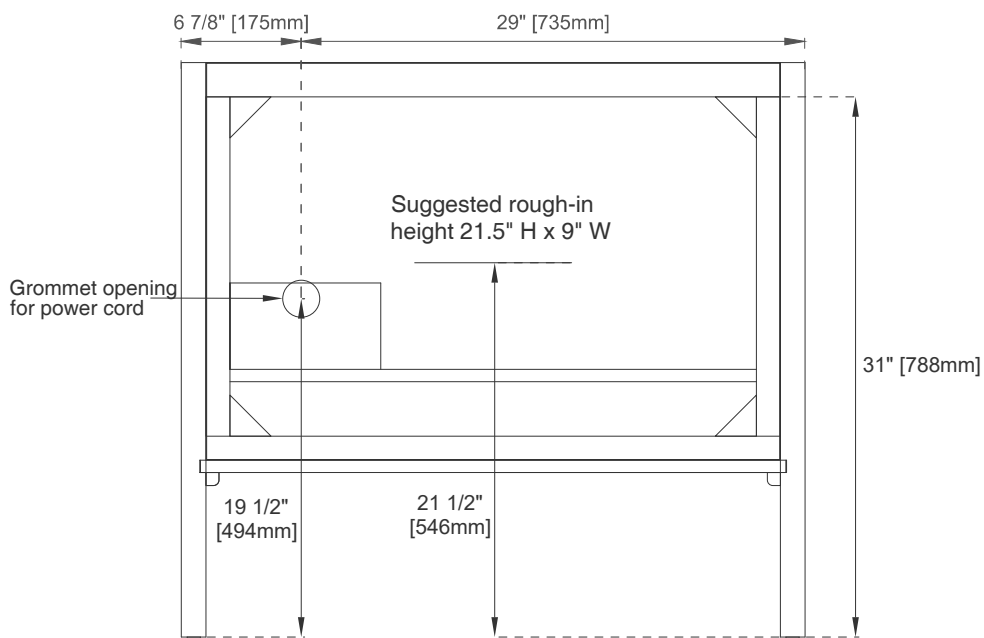

36" HUDSON VANITY

435-V36-LNO
435-V36-HNO

JAMES MARTIN
VANITIES

Features and Materials

Solids: (LNO) Ash, (HNO) Poplar
Veneers: (LNO) Flat Cut Ash
Panels: Plywood
Installation Type: Floor Standing
Number of Basins: One, with Optional 3cm Top
Vanity Top Included: NO, Optional 3cm Tops Available with Sinks
Basins Included: NO
Overflow: Yes, Front Facing
Number of Doors: Two
Number of Drawers: One
Number of Tip Outs: 0
USB/Power Component: YES (ETL5011080)
Assembly Type: Installation of Optional 3cm Top with Sink
Bamboo Storage Tray: One
Drawer Box Material and Construction: 12mm Plywood/English Dovetail
Joinery Hardware Material and Finish: Zinc Alloy in Champagne Brass Color
Fits Drain Hole Size: 1 3/4"
Full Extension, Soft Close Glides
European Soft Close Hinges
Aluminum Laminate Drawer Liners
Adjustable Levelers

Dimension

Width: 35-7/8"
Depth: 23-1/8"
Height: 33"
Rough-In Height: 21-1/2"

36" HUDSON VANITY

JAMES MARTIN VANITIES

435-V36-LNO
435-V36-HNO

Top View

Front View

Knob

Bamboo Drawer Organizer

All dimensions are nominal
Diagrams are of cabinet only—James Martin Optional Countertops and sinks are not shown

Visit website for warranty and installation information
www.jamesmartinvanities.com

36" HUDSON VANITY

435-V36-LNO
435-V36-HNO

JAMES MARTIN VANITIES

Side View

Back View

All dimensions are nominal
Diagrams are of cabinet only—James Martin Optional Countertops and sinks are not shown

Visit website for warranty and installation information
www.jamesmartinvanities.com