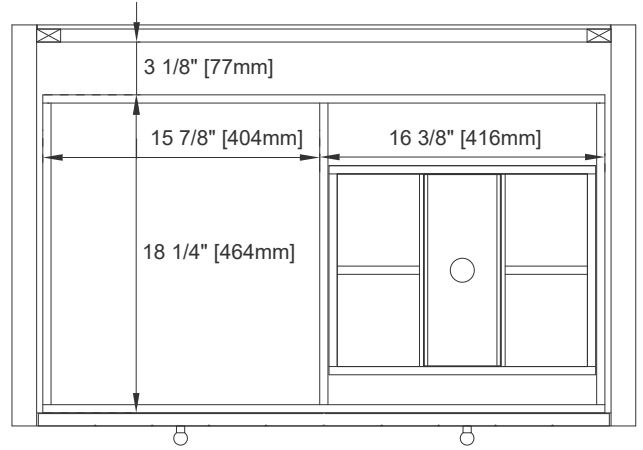

36" HUDSON VANITY

435-V36-LNO
435-V36-HNO

JAMES MARTIN
VANITIES

Features and Materials

Solids: (LNO) Ash, (HNO) Poplar
Veneers: (LNO) Flat Cut Ash
Panels: Plywood
Installation Type: Floor Standing
Number of Basins: One, with Optional 3cm Top
Vanity Top Included: NO, Optional 3cm Tops Available with Sinks
Basins Included: NO
Overflow: Yes, Front Facing
Number of Doors: Two
Number of Drawers: One
Number of Tip Outs: 0
USB/Power Component: YES (ETL5011080)
Assembly Type: Installation of Optional 3cm Top with Sink
Bamboo Storage Tray: One
Drawer Box Material and Construction: 12mm Plywood/English Dovetail
Joinery Hardware Material and Finish: Zinc Alloy in Champagne Brass Color
Fits Drain Hole Size: 1 3/4"
Full Extension, Soft Close Glides
European Soft Close Hinges
Aluminum Laminate Drawer Liners
Adjustable Levelers

Dimension

Width: 35-7/8"
Depth: 23-1/8"
Height: 33"
Rough-In Height: 21-1/2"

36" HUDSON VANITY

JAMES MARTIN VANITIES

435-V36-LNO
435-V36-HNO

Top View

Front View

Knob

36" HUDSON VANITY

435-V36-LNO
435-V36-HNO

JAMES MARTIN VANITIES

Side View

Back View

All dimensions are nominal
Diagrams are of cabinet only—James Martin Optional Countertops and sinks are not shown

Visit website for warranty and installation information
www.jamesmartinvanities.com