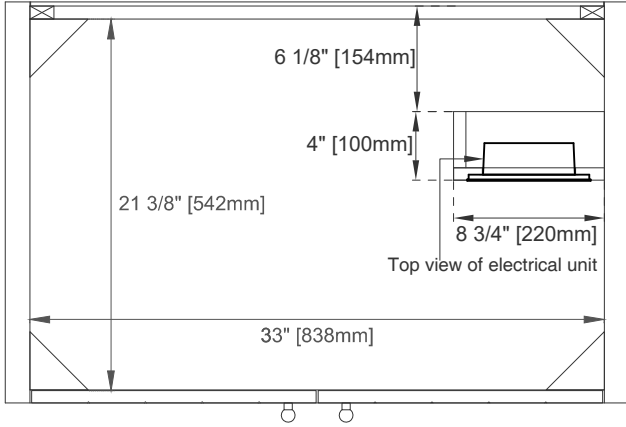

36" HUDSON VANITY

435-V36-LNO
435-V36-HNO

JAMES MARTIN
VANITIES

Features and Materials

Solids: (LNO) Ash, (HNO) Poplar
Veneers: (LNO) Flat Cut Ash
Panels: Plywood
Installation Type: Floor Standing
Number of Basins: One, with Optional 3cm Top
Vanity Top Included: NO, Optional 3cm Tops Available with Sinks
Basins Included: NO
Overflow: Yes, Front Facing
Number of Doors: Two
Number of Drawers: One
Number of Tip Outs: 0
USB/Power Component: YES (ETL5011080)
Assembly Type: Installation of Optional 3cm Top with Sink
Bamboo Storage Tray: One
Drawer Box Material and Construction: 12mm Plywood/English Dovetail
Joinery Hardware Material and Finish: Zinc Alloy in Champagne Brass Color
Fits Drain Hole Size: 1 3/4"
Full Extension, Soft Close Glides
European Soft Close Hinges
Aluminum Laminate Drawer Liners
Adjustable Levelers

Dimension

Width: 35-7/8"
Depth: 23-1/8"
Height: 33"
Rough-In Height: 21-1/2"

36" HUDSON VANITY

JAMES MARTIN VANITIES

435-V36-LNO
435-V36-HNO

Top View

Front View

Knob

Bamboo Drawer Organizer

All dimensions are nominal
Diagrams are of cabinet only—James Martin Optional Countertops and sinks are not shown

Visit website for warranty and installation information
www.jamesmartinvanities.com

36" HUDSON VANITY

435-V36-LNO
435-V36-HNO

JAMES MARTIN VANITIES

Side View

Back View

All dimensions are nominal
Diagrams are of cabinet only—James Martin Optional Countertops and sinks are not shown

Visit website for warranty and installation information
www.jamesmartinvanities.com