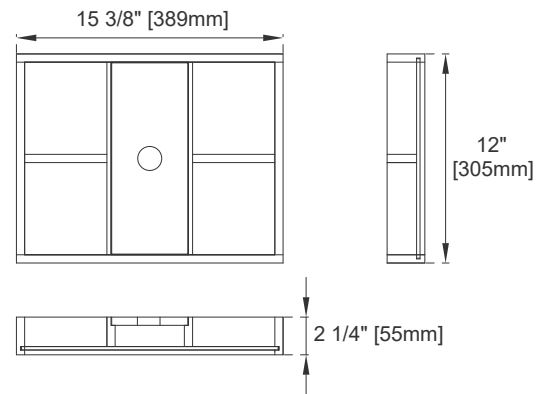

36" HUDSON VANITY

435-V36-LNO
435-V36-HNO

JAMES MARTIN
VANITIES

Features and Materials

Solids: (LNO) Ash, (HNO) Poplar
Veneers: (LNO) Flat Cut Ash
Panels: Plywood
Installation Type: Floor Standing
Number of Basins: One, with Optional 3cm Top
Vanity Top Included: NO, Optional 3cm Tops Available with Sinks
Basins Included: NO
Overflow: Yes, Front Facing
Number of Doors: Two
Number of Drawers: One
Number of Tip Outs: 0
USB/Power Component: YES (ETL5011080)
Assembly Type: Installation of Optional 3cm Top with Sink
Bamboo Storage Tray: One
Drawer Box Material and Construction: 12mm Plywood/English Dovetail
Joinery Hardware Material and Finish: Zinc Alloy in Champagne Brass Color
Fits Drain Hole Size: 1 3/4"
Full Extension, Soft Close Glides
European Soft Close Hinges
Aluminum Laminate Drawer Liners
Adjustable Levelers

Dimension

Width: 35-7/8"
Depth: 23-1/8"
Height: 33"
Rough-In Height: 21-1/2"

36" HUDSON VANITY

JAMES MARTIN VANITIES

435-V36-LNO
435-V36-HNO

Top View

Front View

Knob

Bamboo Drawer Organizer

All dimensions are nominal
Diagrams are of cabinet only—James Martin Optional Countertops and sinks are not shown

Visit website for warranty and installation information
www.jamesmartinvanities.com

36" HUDSON VANITY

435-V36-LNO
435-V36-HNO

JAMES MARTIN VANITIES

Side View

Back View

All dimensions are nominal
Diagrams are of cabinet only—James Martin Optional Countertops and sinks are not shown

Visit website for warranty and installation information
www.jamesmartinvanities.com