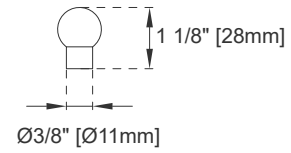

36" HUDSON VANITY

435-V36-LNO
435-V36-HNO

JAMES MARTIN
VANITIES

Features and Materials

Solids: (LNO) Ash, (HNO) Poplar
Veneers: (LNO) Flat Cut Ash
Panels: Plywood
Installation Type: Floor Standing
Number of Basins: One, with Optional 3cm Top
Vanity Top Included: NO, Optional 3cm Tops Available with Sinks
Basins Included: NO
Overflow: Yes, Front Facing
Number of Doors: Two
Number of Drawers: One
Number of Tip Outs: 0
USB/Power Component: YES (ETL5011080)
Assembly Type: Installation of Optional 3cm Top with Sink
Bamboo Storage Tray: One
Drawer Box Material and Construction: 12mm Plywood/English Dovetail
Joinery Hardware Material and Finish: Zinc Alloy in Champagne Brass Color
Fits Drain Hole Size: 1 3/4"
Full Extension, Soft Close Glides
European Soft Close Hinges
Aluminum Laminate Drawer Liners
Adjustable Levelers

Dimension

Width: 35-7/8"
Depth: 23-1/8"
Height: 33"
Rough-In Height: 21-1/2"

36" HUDSON VANITY

JAMES MARTIN VANITIES

435-V36-LNO
435-V36-HNO

Top View

Front View

Knob

Bamboo Drawer Organizer

All dimensions are nominal
Diagrams are of cabinet only—James Martin Optional Countertops and sinks are not shown

Visit website for warranty and installation information
www.jamesmartinvanities.com

36" HUDSON VANITY

435-V36-LNO
435-V36-HNO

JAMES MARTIN VANITIES

Side View

Back View

All dimensions are nominal
Diagrams are of cabinet only—James Martin Optional Countertops and sinks are not shown

Visit website for warranty and installation information
www.jamesmartinvanities.com