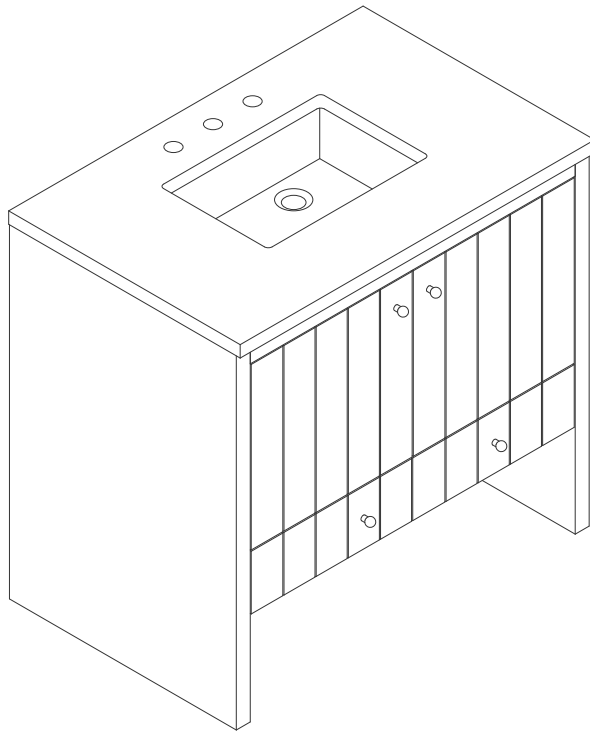

36" HUDSON VANITY

435-V36-LNO
435-V36-HNO

JAMES MARTIN
VANITIES

Features and Materials

Solids: (LNO) Ash, (HNO) Poplar
Veneers: (LNO) Flat Cut Ash
Panels: Plywood
Installation Type: Floor Standing
Number of Basins: One, with Optional 3cm Top
Vanity Top Included: NO, Optional 3cm Tops Available with Sinks
Basins Included: NO
Overflow: Yes, Front Facing
Number of Doors: Two
Number of Drawers: One
Number of Tip Outs: 0
USB/Power Component: YES (ETL5011080)
Assembly Type: Installation of Optional 3cm Top with Sink
Bamboo Storage Tray: One
Drawer Box Material and Construction: 12mm Plywood/English Dovetail
Joinery Hardware Material and Finish: Zinc Alloy in Champagne Brass Color
Fits Drain Hole Size: 1 3/4"
Full Extension, Soft Close Glides
European Soft Close Hinges
Aluminum Laminate Drawer Liners
Adjustable Levelers

Dimension

Width: 35-7/8"
Depth: 23-1/8"
Height: 33"
Rough-In Height: 21-1/2"

36" HUDSON VANITY

JAMES MARTIN VANITIES

435-V36-LNO
435-V36-HNO

Top View

Front View

Knob