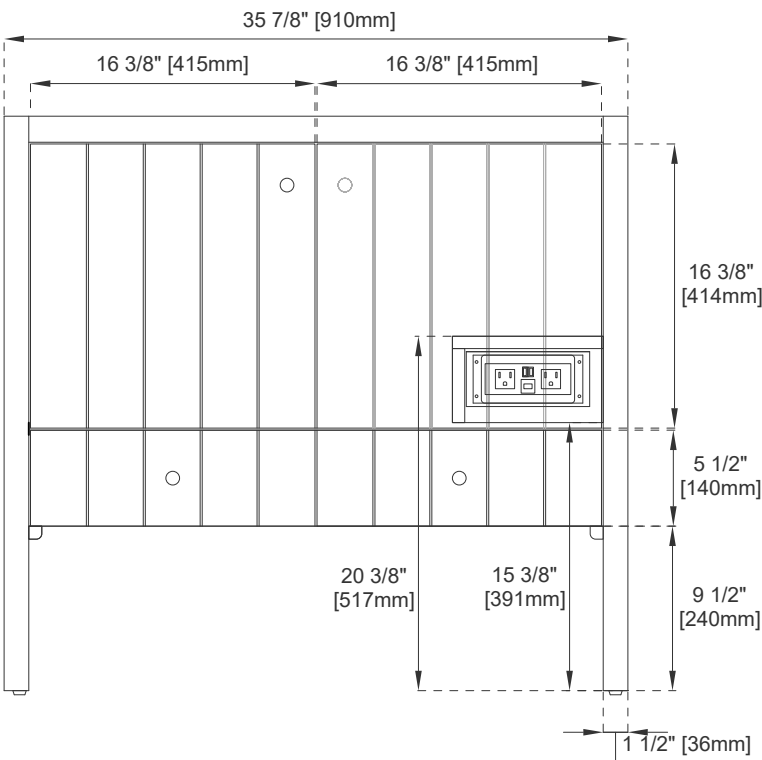

36" HUDSON VANITY

435-V36-LNO
435-V36-HNO

JAMES MARTIN
VANITIES

Features and Materials

Solids: (LNO) Ash, (HNO) Poplar
Veneers: (LNO) Flat Cut Ash
Panels: Plywood
Installation Type: Floor Standing
Number of Basins: One, with Optional 3cm Top
Vanity Top Included: NO, Optional 3cm Tops Available with Sinks
Basins Included: NO
Overflow: Yes, Front Facing
Number of Doors: Two
Number of Drawers: One
Number of Tip Outs: 0
USB/Power Component: YES (ETL5011080)
Assembly Type: Installation of Optional 3cm Top with Sink
Bamboo Storage Tray: One
Drawer Box Material and Construction: 12mm Plywood/English Dovetail
Joinery Hardware Material and Finish: Zinc Alloy in Champagne Brass Color
Fits Drain Hole Size: 1 3/4"
Full Extension, Soft Close Glides
European Soft Close Hinges
Aluminum Laminate Drawer Liners
Adjustable Levelers

Dimension

Width: 35-7/8"
Depth: 23-1/8"
Height: 33"
Rough-In Height: 21-1/2"

36" HUDSON VANITY

JAMES MARTIN VANITIES

435-V36-LNO
435-V36-HNO

Top View

Front View

Knob

Bamboo Drawer Organizer

All dimensions are nominal
Diagrams are of cabinet only—James Martin Optional Countertops and sinks are not shown

Visit website for warranty and installation information
www.jamesmartinvanities.com

36" HUDSON VANITY

435-V36-LNO
435-V36-HNO

JAMES MARTIN VANITIES

Side View

Back View

All dimensions are nominal
Diagrams are of cabinet only—James Martin Optional Countertops and sinks are not shown

Visit website for warranty and installation information
www.jamesmartinvanities.com