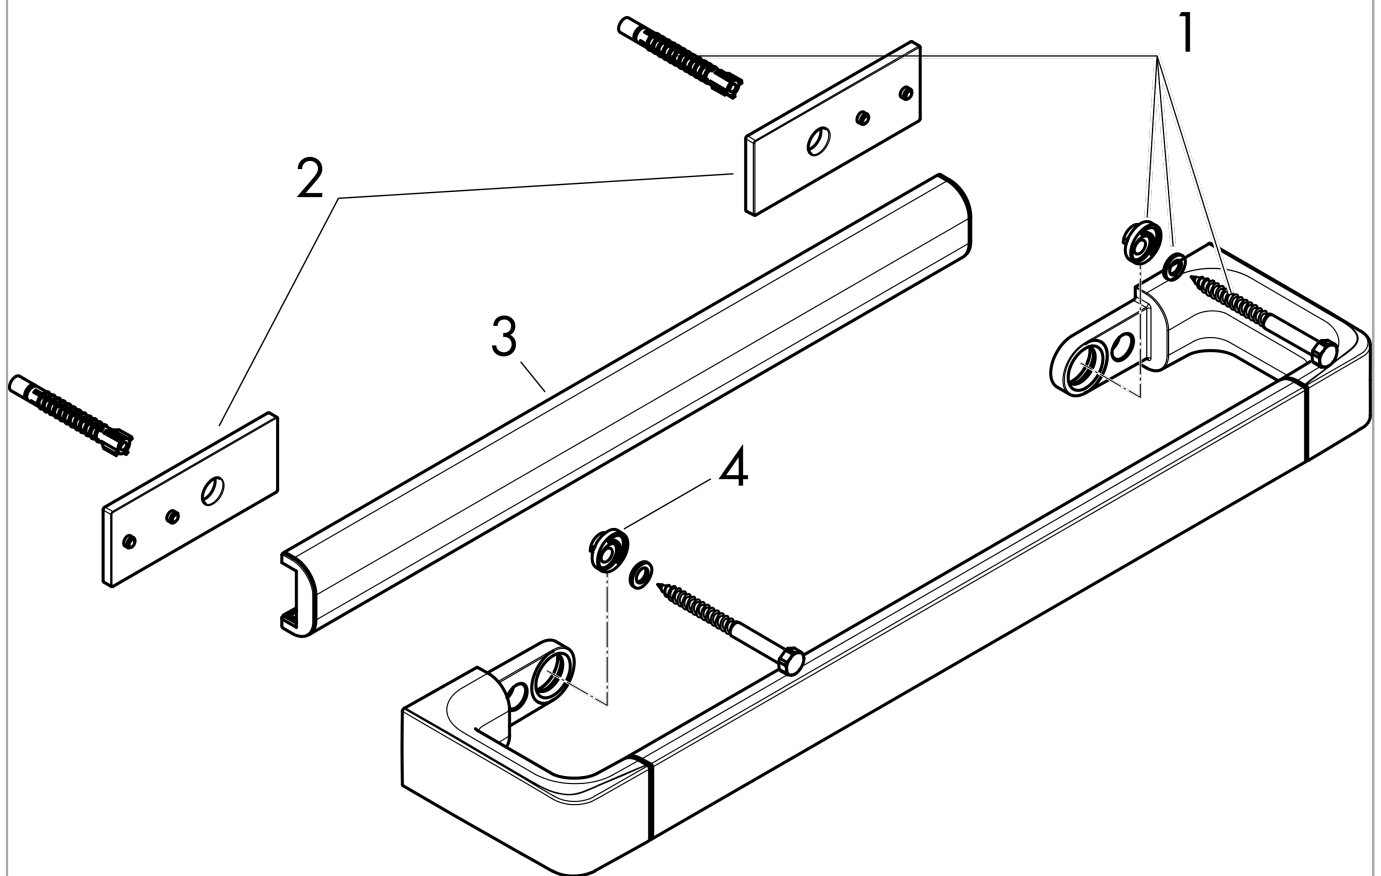

AXOR Universal Accessories

Towel Bar/Rail 24"

Finishes : **chrome** Part no. : **42832000**

Description

Features

- Serves as a towel bar and rail for additional accessories (requires # 42870XXX Modular Adaptor Set)
- Metal
- Wall-mounted

Design awards

Product image

Scale drawing

AXOR Universal Accessories
Towel Bar/Rail 24"
Finishes : **chrome** Part no. : **42832000**

Exploded drawing

Year of production: >11/14

AXOR Universal Accessories

Towel Bar/Rail 24"

Finishes : **chrome** Part no. : **42832000**

Spare parts list

Year of production: >11/14

Pos.	Description	Part no.	PC	PU
1	mounting set	92841000	0	1
2	tile-matching-disk	92406000	0	1
3	cover	92434000	0	1
4	excentric socket	97604000	0	1
a	set of adapters	42870000	0	1
b	set of covers	42871000	0	1
c	mounting kit for two-sided glass montage	42841000	0	1