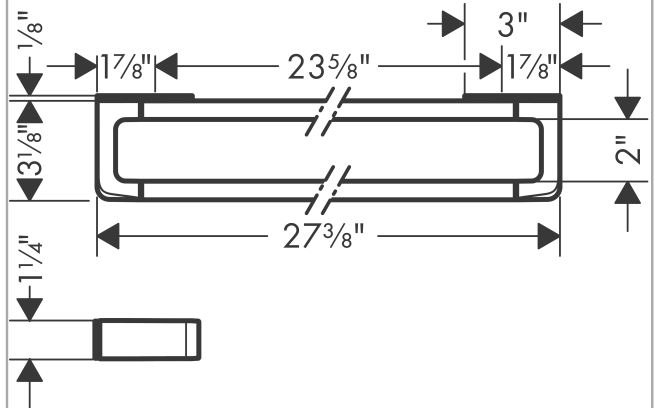

AXOR Universal Accessories

Towel Bar/Rail 24"

Finishes : **chrome** Part no. : **42832000**

Description

Features

- Serves as a towel bar and rail for additional accessories (requires # 42870XXX Modular Adaptor Set)
- Metal
- Wall-mounted

Design awards

Product image

Scale drawing

AXOR Universal Accessories
Towel Bar/Rail 24"
Finishes : **chrome** Part no. : **42832000**

Exploded drawing

Year of production: >11/14

AXOR Universal Accessories

Towel Bar/Rail 24"

Finishes : **chrome** Part no. : **42832000**

Spare parts list

Year of production: >11/14

Pos.	Description	Part no.	PC	PU
1	mounting set	92841000	0	1
2	tile-matching-disk	92406000	0	1
3	cover	92434000	0	1
4	excentric socket	97604000	0	1
a	set of adapters	42870000	0	1
b	set of covers	42871000	0	1
c	mounting kit for two-sided glass montage	42841000	0	1