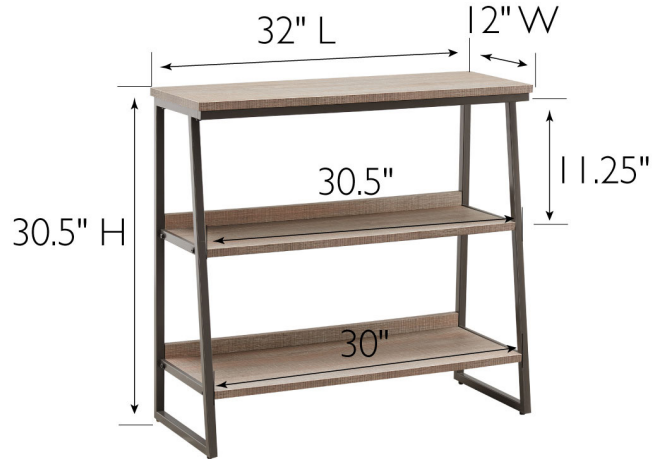

Mixed Metal and Wood Slatted Bookshelf
Roughsawn Oak/Gunmetal Gray

SPECIFICATIONS

MATERIAL CONSTRUCTION:	Iron + MDF
ASSEMBLY REQUIRED:	Yes
TOOLS NEEDED FOR ASSEMBLY:	Allen Wrench + Screw Driver
ASSEMBLED DIMENSIONS:	30.5" H x 32" L x 12" W
ASSEMBLED WEIGHT:	31.2 lbs.
ADJUSTABLE SHELVES:	No
SHELF CLEARANCE:	11.25"
FRAME STYLE:	Stepped Tier
FRAME MATERIAL:	Iron
TOP MATERIAL:	HPL
SIDES MATERIAL:	Iron
BASE MATERIAL:	Metal
FINISH TYPE:	Laminate