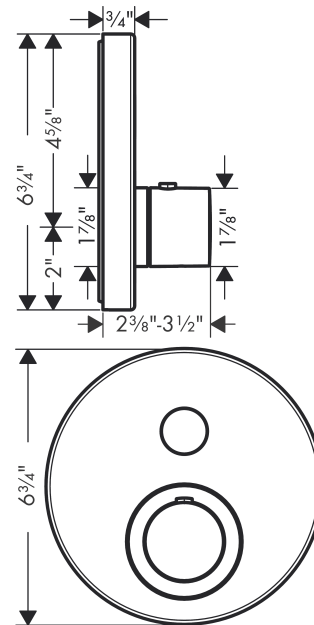

AXOR ShowerSelect
Thermostatic Trim Round for 1 Function
 Finishes : **brushed nickel** Part no. : **36722821**

Description

Features

- Select push-button on/off control for 1 outlet
- Flow: 7.0 GPM (26.5 L/Min)
- Thermostatic cartridge, Start/stop cartridge
- Anti-scald 100° safety stop
- Optimized for water-efficient shower products
- Thermostat is delivered with On/Off button

Technology

Product image

Scale drawing

AXOR ShowerSelect
Thermostatic Trim Round for 1 Function
Finishes : **brushed nickel** Part no. : **36722821**

Exploded drawing

Year of production: >02/16

AXOR ShowerSelect
Thermostatic Trim Round for 1 Function
 Finishes : **brushed nickel** Part no. : **36722821**

AXOR ShowerSelect
Thermostatic Trim Round for 1 Function
 Finishes : **brushed nickel** Part no. : **36722821**

Spare parts list

Year of production: >02/16

Pos.	Description	Part no.	PC	PU
f	symbol Flood jet	93574610	0	1
g	symbol Whirl	93575610	0	1
h	symbol Mono	93576610	0	1
i	symbol tub	93577610	0	1
j	symbol body shower	93578610	0	1
k	symbol ON/OFF	93579610	0	1
l	cartridge for exchanged connections	92373000	0	1