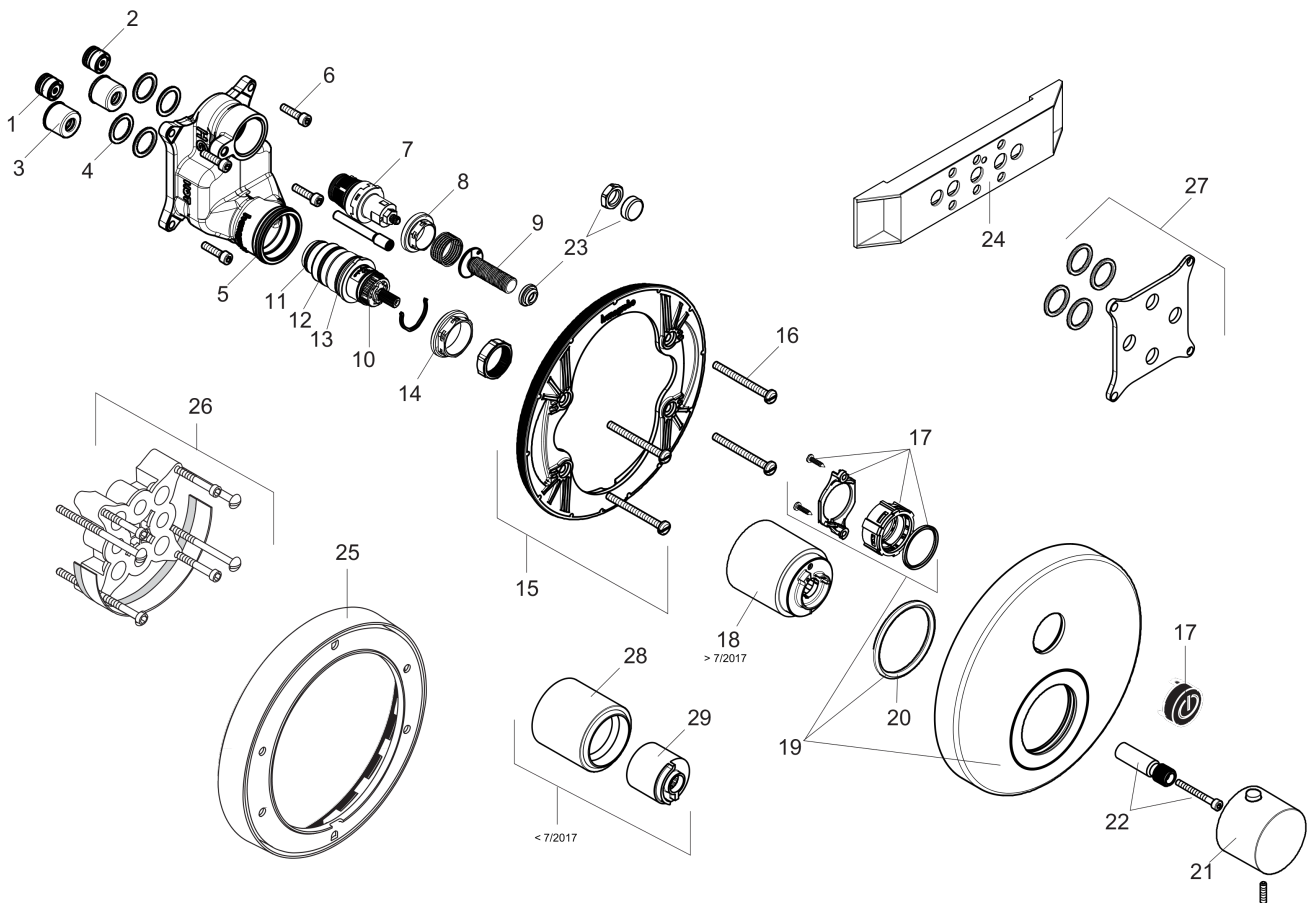

AXOR ShowerSelect
Thermostatic Trim Round for 1 Function
Finishes : **brushed nickel**   Part no. : **36722821**

Exploded drawing

Year of production: >02/16

AXOR ShowerSelect
Thermostatic Trim Round for 1 Function
Finishes : **brushed nickel** Part no. : **36722821**

Spare parts list

Year of production: >02/16

Pos.	Description	Part no.	PC	PU
1	non return valve (pressure-resistant up to 2 MPa)	92594000	0	1
2	non return valve	97980000	0	1
3	noise reduction	94073000	0	1
4	O-ring 16x2	98133000	0	1
5	O-ring 36x2	98156000	0	1
6	set of screws	96525000	0	1
7	shut off unit	95758000	0	1
8	nut	98368000	0	1
9	Select-adapter	92219000	0	1
10	thermostat cartridge	98282000	0	1
11	O-ring 20x1,5	98197000	0	1
12	O-ring 25x1,5	98146000	0	1
13	O-ring 25x2,5	92146000	0	1
14	nut	98913000	0	1
15	sub plate	96447000	0	1
16	set of fixing screws	96454000	0	1
17	set of symbols	92544610	0	1
18	sleeve	92216820	0	1
19	escutcheon Ø 170 mm	92641821	0	1
20	O-ring 48x4	98414000	0	1
21	handle for thermostat	92534820	0	1
22	adapter for handle	98701000	0	1
23	nut and flange	92696000	0	1
24	fit-up aid	92540000	0	1
25	extension 22 mm (Ø 170 mm)	13596820	0	1
26	extension 25 mm	13595000	0	1
27	compensation set 1°	95521000	0	1
28	sleeve	92546820	0	1
29	safety set for temperature control	97334000	0	1
a	set of fixing screws	97747000	0	1
b	Grease	90920000	0	1
c	symbol head shower Rain large	93571610	0	1
d	symbol head shower Rain small	93572610	0	1
e	symbol handshower	93573610	0	1