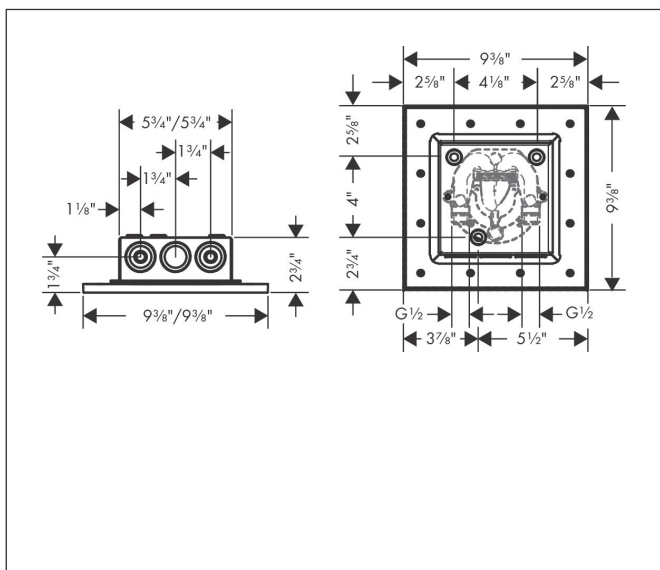

Brand AXOR
 Art. Name **AXOR ShowerSolutions** Showerhead 250 Square 2-Jet, 2.5 GPM
 Art. Nr. 35313331
 Surface polished black chrome
 Pos. 1

Product Picture

Features

- Consists of: Showerhead, Green Diverter
- Shower head size: 250 x 250 mm
- Spray modes: PowderRain, Intense PowderRain
- Select button on thermostat
- Dynamic spray nozzles move out while using
- Flow: 2.5 GPM (9.5 L/Min)
- Showerhead removable for cleaning

Drawing

Technology

Spray Types