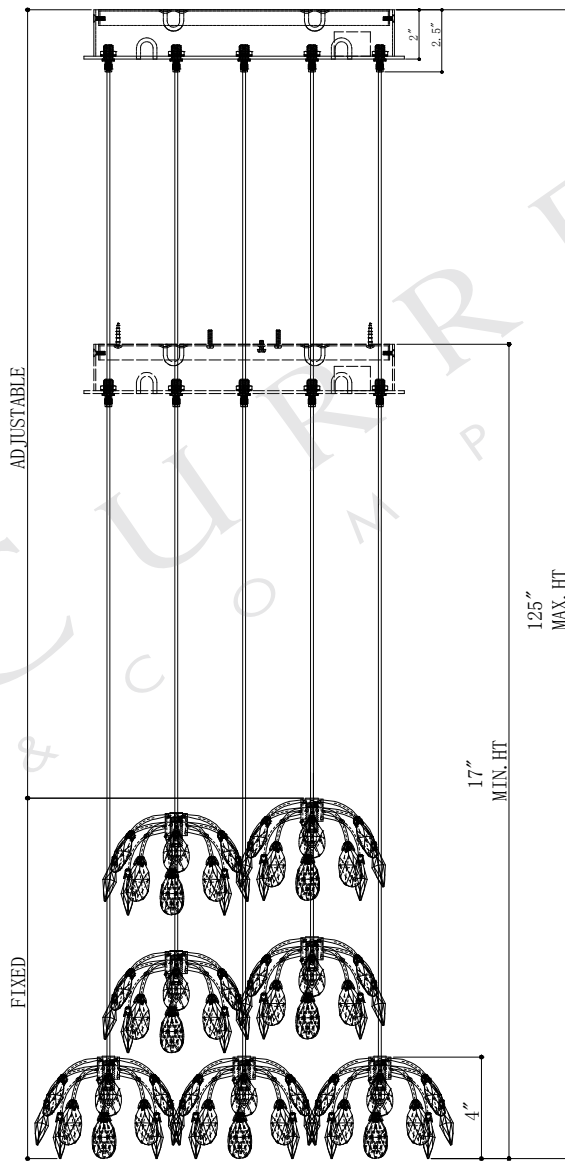

13"DIA\*2.5"H.CANOPY  
 11.75"DIA\*0.75"H MOUNTING  
 PLATE COVER  
 6"DIA\*4"H. SHADE

TOP VIEW

CANOPY DETAIL

FRONT VIEW