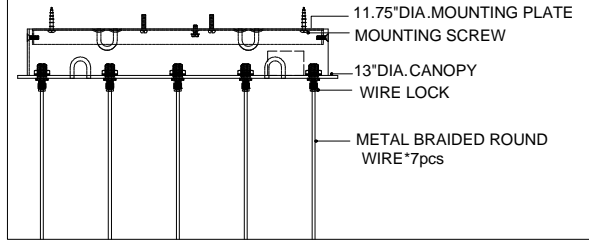

13"DIA\*2.5"H.CANOPY  
 11.75"DIA\*0.75"H MOUNTING  
 PLATE COVER  
 6"DIA\*4"H. SHADE

TOP VIEW

CANOPY DETAIL

FRONT VIEW