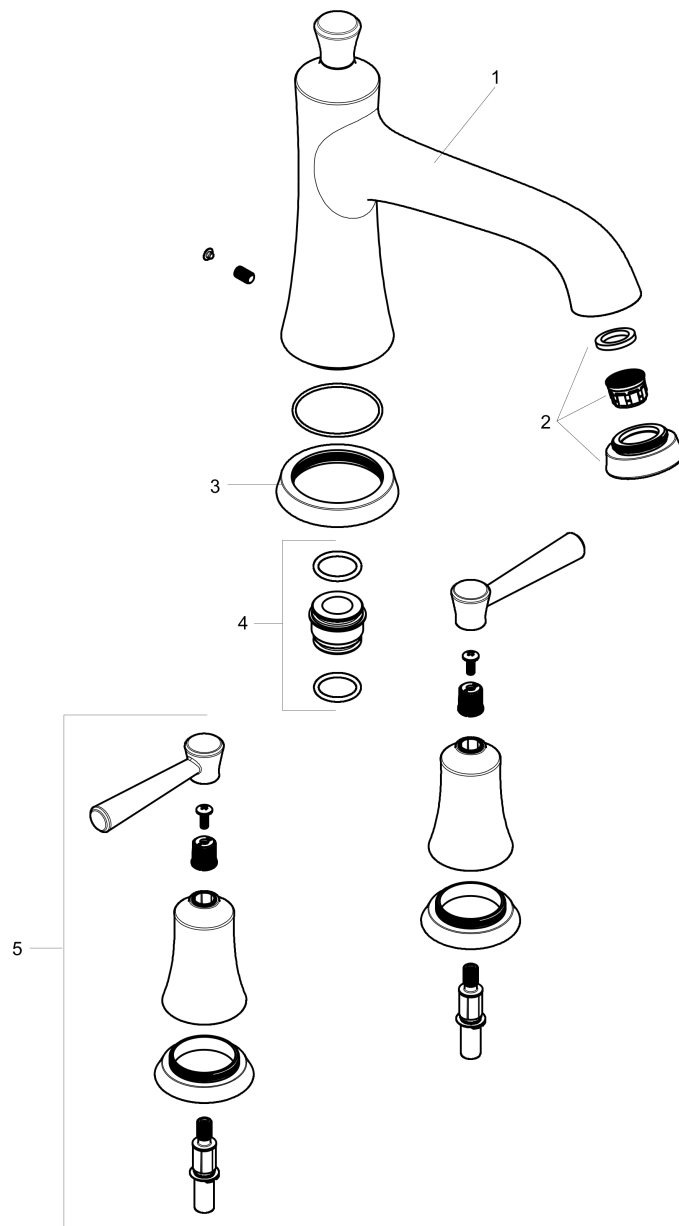

Joleena

3-Hole Roman Tub Set Trim

Finishes : **polished nickel** Part no. : **04776830**

Description

Features

- Flow: 5.81 GPM (22 L/Min)
- 90° ceramic valves

Item details

List Price \$ 486.00

Compliance

Product image

Scale drawing

Joleena

3-Hole Roman Tub Set Trim

Finishes : **polished nickel** Part no. : **04776830**

Exploded drawing

Year of production: >01/20

Joleena

3-Hole Roman Tub Set Trim

Finishes : **polished nickel** Part no. : **04776830**

Spare parts list

Year of production: >01/20

Pos.	Description	Part no.	Price	PU
1	spout cpl.	93545830	-	1
2	aerator M22x1	93543831	-	1
3	escutcheon for spout	93544830	-	1
4	adapter for spout	88512000	-	1
5	handle	93542830	-	1