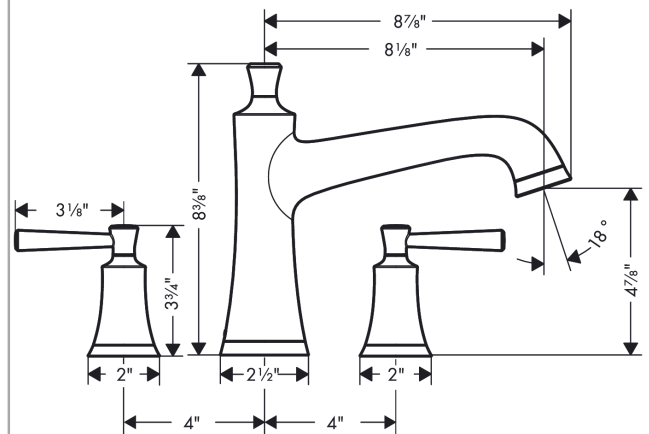

Joleena

3-Hole Roman Tub Set Trim

Finishes : **polished nickel** Part no. : **04776830**

Description

Features

- Flow: 5.81 GPM (22 L/Min)
- 90° ceramic valves

Item details

List Price \$ 486.00

Compliance

Product image

Scale drawing

Joleena

3-Hole Roman Tub Set Trim

Finishes : **polished nickel** Part no. : **04776830**

Exploded drawing

Year of production: >01/20

Joleena

3-Hole Roman Tub Set Trim

Finishes : **polished nickel** Part no. : **04776830**

Spare parts list

Year of production: >01/20

Pos.	Description	Part no.	Price	PU
1	spout cpl.	93545830	-	1
2	aerator M22x1	93543831	-	1
3	escutcheon for spout	93544830	-	1
4	adapter for spout	88512000	-	1
5	handle	93542830	-	1