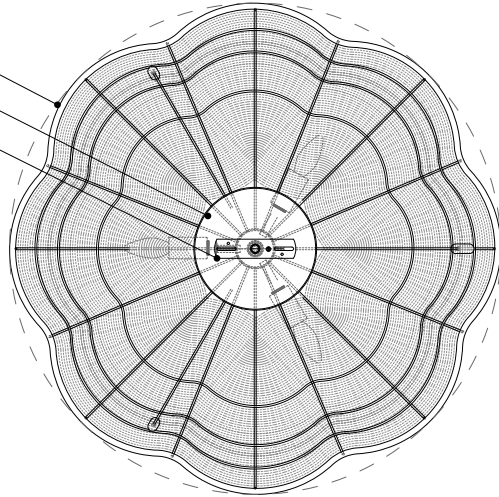

25.75" DIA. BODY
6.00" DIA. CANOPY
1.00" H X 4.25" W
CROSS BAR

TOP VIEW

CANOPY DETAIL

FRONT VIEW