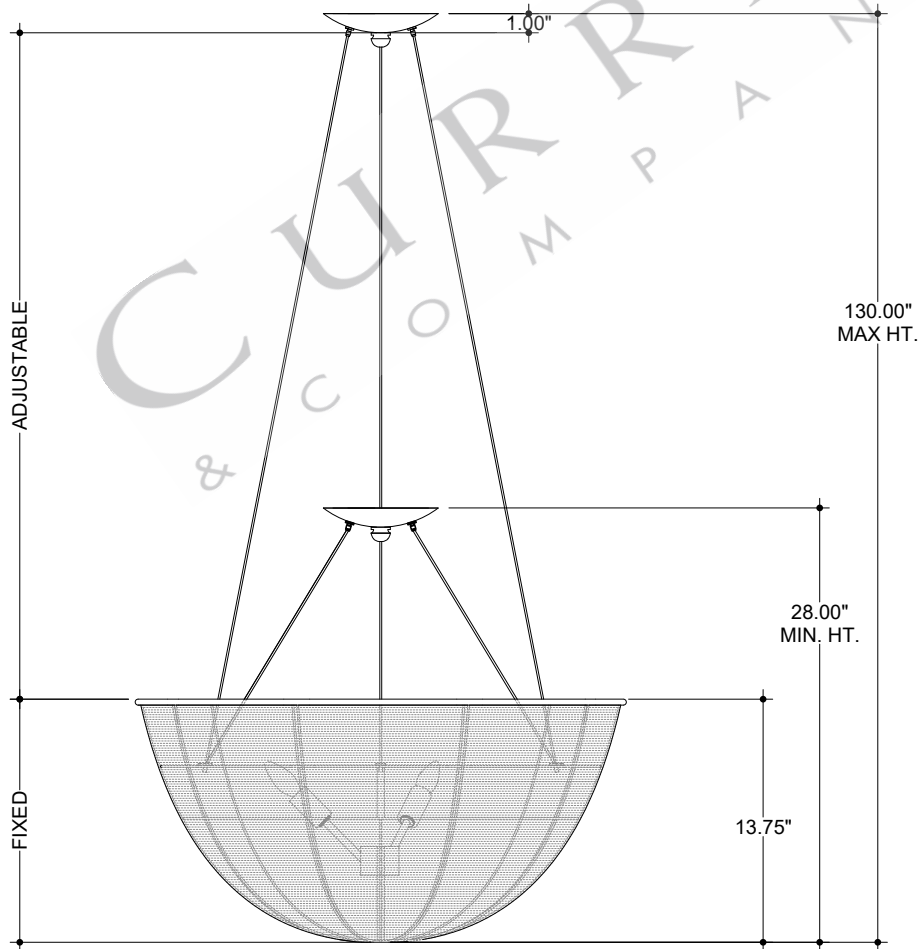

25.75" DIA. BODY
6.00" DIA. CANOPY
1.00" H X 4.25" W
CROSS BAR

TOP VIEW

CANOPY DETAIL

FRONT VIEW