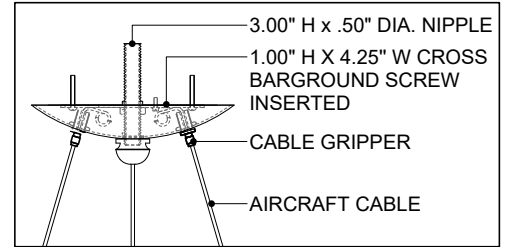

25.75" DIA. BODY
6.00" DIA. CANOPY
1.00" H X 4.25" W
CROSS BAR

TOP VIEW

CANOPY DETAIL

FRONT VIEW