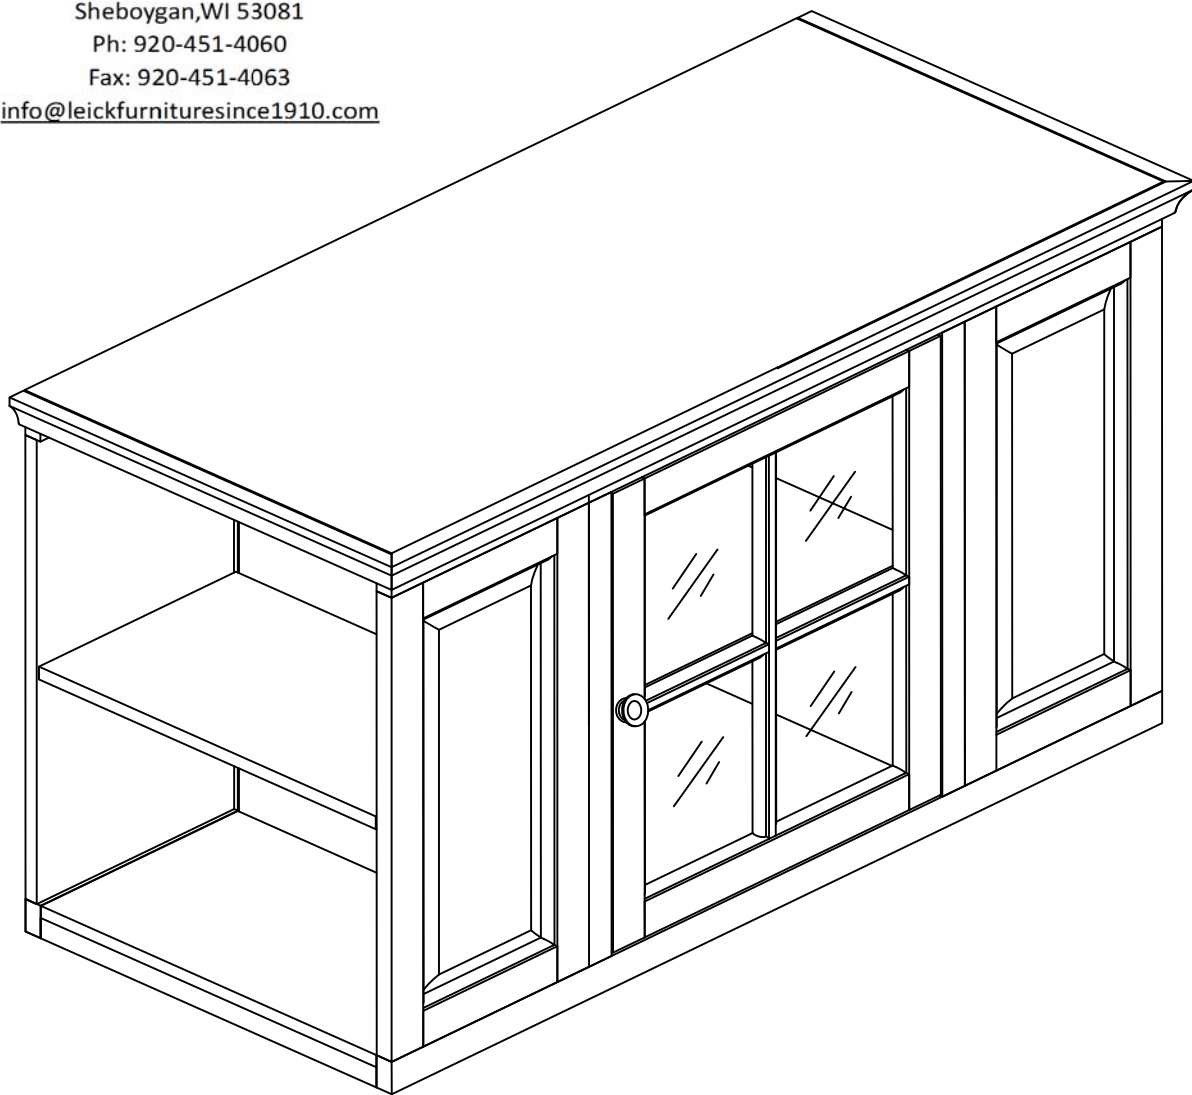

ITEM# 88159
 Burnished OAK 42" TV Cart

Leick
 Home
 SINCE 1910

2219 S. 19th St.
 Sheboygan, WI 53081
 Ph: 920-451-4060
 Fax: 920-451-4063
info@leickfurnituresince1910.com

Hardware List

Item	Description	Qty
a	 Bolt 1/4" * 1-1/8"	4PCS
b	 Allen wrench	1PC
c	 Washer 1/4" * 12mm	4PCS
d	 Shelf metal clip	12PCS
e	 Door Pull	1PC
f	 Machine screw for door pull 5/32" * 3/4"	1PC

Parts List

Item	Description	Qty
A	Cabinet	1PC
B	Top Panel	1PC
C	Middle Bottom Panel	1PC
D	Side Bottom Panel	2PCS
E	Middle Adjustable Shelf	1PC
F	Side Adjustable Shelf	2PCS

Assembly Instructions