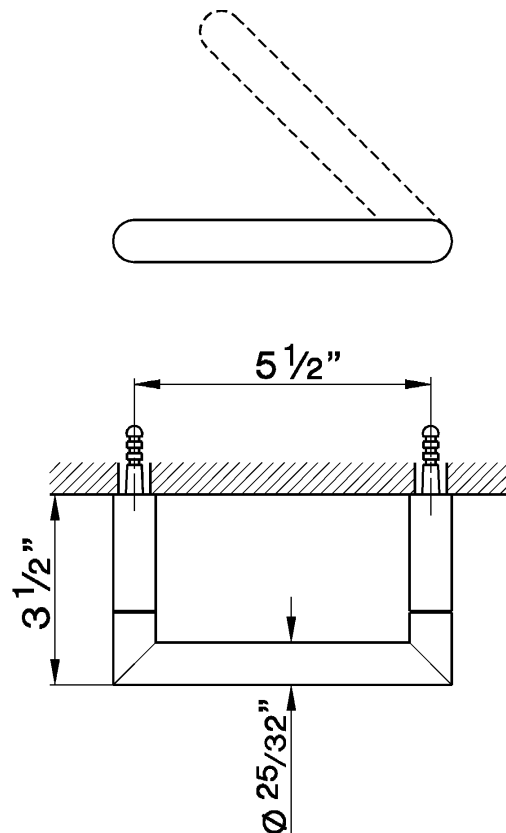

WARRANTY

- Limited lifetime

Consult your local ROHL showroom for additional information and specifications. For complete warranty details and a list of showrooms, go to www.rohlhome.com.