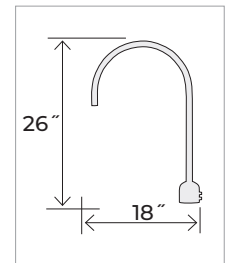

RPAS

2 LIGHT POST ADAPTER FINISHES

- ABR - Architectural Bronze
- SB - Satin Black

* SPECIAL ORDER FINISHES

- CP - Copper
- GA - Galvanized
- SR - Satin Red
- WH - White

* Minimum order required