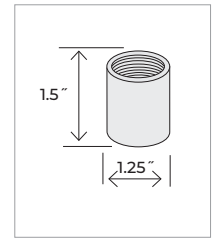

SWIVELS

RSW
W: 3.5" x H: 2"

Allows precise angle adjustment of wall mounted shades.

RSW

Use of RC connectors or RSW Swivels in outdoor applications may require pipe sealant or plumber's putty. Please refer to local codes.

STEM CONNECTORS

RC
W: 1.25" x H: 1.5"

Use of RC connectors or RSW Swivels in outdoor applications may require pipe sealant or plumber's putty. Please refer to local codes.

RC

WIRE GUARD FINISHES

- ABR - Architectural Bronze
- SR - Satin Red
- WH - White
- GA - Galvanized
- NB - Navy Blue
- SB - Satin Black
- SG - Satin Green