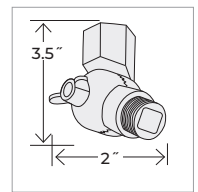

CANOPY KITS

RSCK
(25° ANGLE)
W: 5.75" X H: 2"

RSCKSS
(45° ANGLE)
W: 5.75" X H: 2"

Required for stem hung ceiling applications where slope angle is greater than 25°.

WALL MOUNT SWIVEL FINISHES

- ABR - Architectural Bronze
- CP - Copper
- GA - Galvanized
- SB - Satin Black
- SR - Satin Red
- WH - White

SWIVELS

RSW
W: 3.5" x H: 2"

Allows precise angle adjustment of wall mounted shades.

RSW

Use of RC connectors or RSW Swivels in outdoor applications may require pipe sealant or plumber's putty. Please refer to local codes.