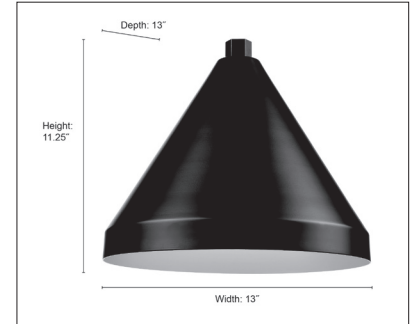

R SERIES

RCS13 & RCS17" 13" & 17" CONE ONE LIGHT SHADE

RCS13 FINISH

● SB - Satin Black

DIMENSIONS

Width 13"
Height 11.25"
Depth 13"
Wire 100"
Weight 1.81 lbs

MATERIAL

Aluminum

LAMPING

Bulbs 1-Medium
Bulb Base Medium (E26)
Watts per Bulb 100W
Voltage 120V
Total Wattage 100W
Bulbs Included No

CERTIFICATION

ETL Listed Wet Location

WARRANTY

5 Year Product Warranty

RCS13-SB

RCS17 FINISH

● SB - Satin Black

DIMENSIONS

Width 17"
Height 14"
Depth 17"
Wire 100"
Weight 2.43 lbs

MATERIAL

Aluminum

LAMPING

Bulbs 1-Medium
Bulb Base Medium (E26)
Watts per Bulb 100W
Voltage 120V
Total Wattage 100W
Bulbs Included No

CERTIFICATION

ETL Listed Wet Location

WARRANTY

5 Year Product Warranty