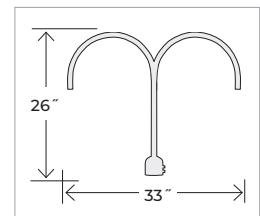

DIMENSIONS

RGN10	L: 10"	H: 6"	ID: .75"
RGN12	L: 13"	H: 12"	ID: .75"
RGN13	L: 13"	H: 2"	ID: .75"
RGN15	L: 14.5"	H: 7.5"	ID: .75"
RGN22	L: 21.5"	H: 6.5"	ID: .75"
RGN23	L: 23"	H: 14"	ID: .75"
RGN24	L: 24"	H: 15"	ID: .75"
RGN30	L: 30"	H: 13"	ID: .75"
RGN41	L: 41"	H: 9"	ID: .75"

* Minimum order required

2 LIGHT POST ADAPTER

RPAD
W: 33" x H: 26"

Post adapters are designed to fit standard 3" posts and pier mount bases.

Post and/or pier mount bases are not available from Millennium Lighting.