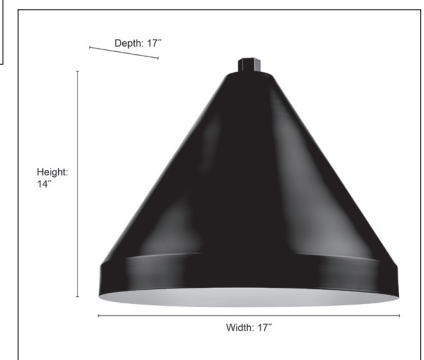

RCS17-SB

ITEM NUMBER

SKUs RCS13-SB
RCS17-SB

Compatible Goose Necks and Accessories

• Compatible with arms: RGN10, RGN12, RGN13, RGN15, RGN22, RGN23, RGN24, RGN30, and RGN41

Note: All finishes on outdoor lighting must be properly maintained and treated. Therefore, we suggest cleaning with a regular application of finish preserving & renewing products such as Rejuvenate.

Timeless Lighting For Any Space

Millennium

Millennium Lighting • 105 Declaration Drive • McDonough, GA 30253 • www.millenniumlighting.com