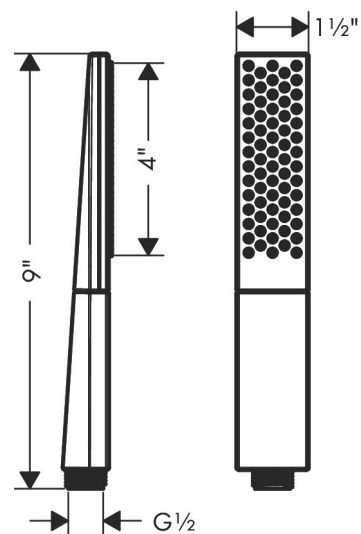

Brand hansgrohe  
Art. Name **Rainfinity**  
Art. Nr. 26863821  
Surface brushed nickel  
Pos. 1

## Product Picture

## Drawing