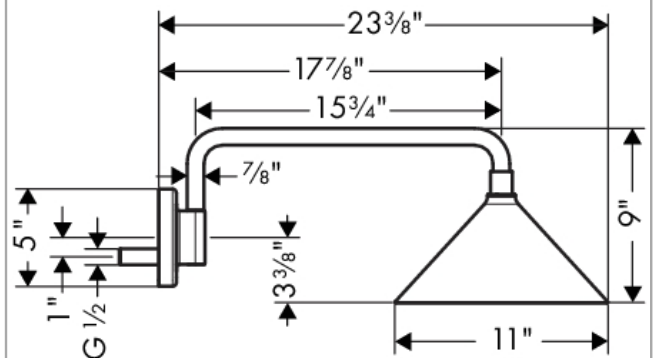

AXOR Showers/Front
Showerhead 240 2-Jet with Showerarm Trim, 2.5 GPM
 Finishes : **chrome** Part no. : **26021001**

Description

Features

- Consists of: Showerhead, Showerarm
- Spray modes: RainAir, Rain
- 134 no-clog spray channels
- Shower arm swivels 150°
- Flow: 2.5 GPM (9.5 L/Min)
- Select button for comfortable alternation of spray modes
- Fully-finished matching spray face
- Spray face removable for cleaning
- Brass showerarm

Technology

Product image

Scale drawing

AXOR Showers/Front
Showerhead 240 2-Jet with Showerarm Trim, 2.5 GPM
Finishes : **chrome** Part no. : **26021001**

Exploded drawing

Year of production: >03/14

AXOR Showers/Front
Showerhead 240 2-Jet with Showerarm Trim, 2.5 GPM
 Finishes : **chrome** Part no. : **26021001**

Spare parts list

Year of production: >03/14

Pos.	Description	Part no.	PC	PU
1	connecting thread G½	92195000	0	1
2	O-ring 11x2	98127000	0	1
3	shower arm	92194000	0	1
4	O-ring 100x2,5	98417000	0	1
5	escutcheon	92193000	0	1
6	deco-ring	92203000	0	1
7	O-Ring 21x3	98182000	0	1
8	seal	98058000	0	1
9	hollow set screw M4x6	97767000	0	1
10	spray body	92192000	0	1
11	selector assy	98343001	0	1
12	filter	97735000	0	1