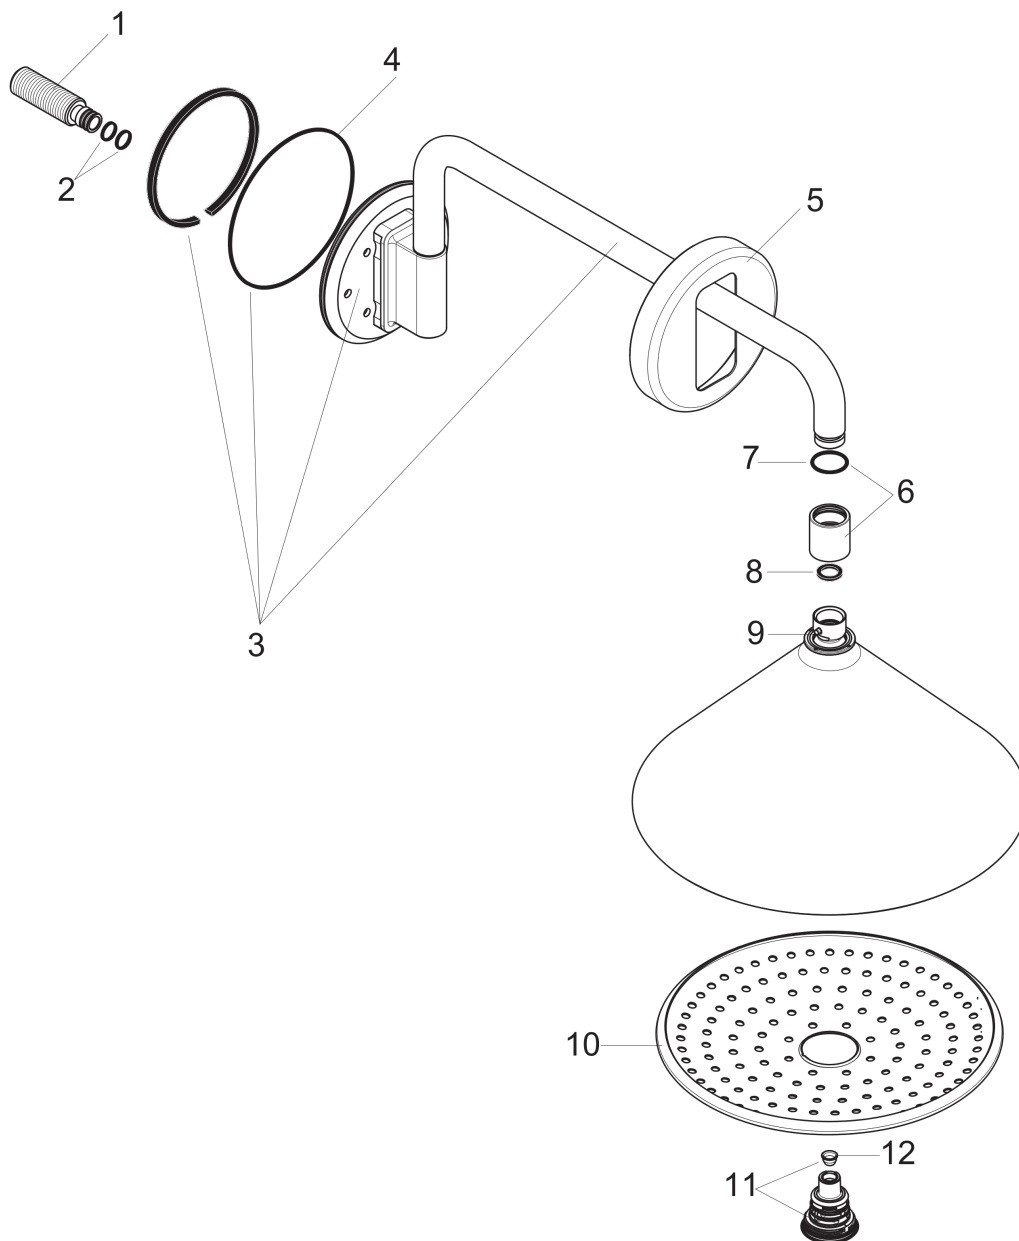

AXOR Showers/Front
Showerhead 240 2-Jet with Showerarm Trim, 2.5 GPM
 Finishes : **chrome** Part no. : **26021001**

Description

Features

- Consists of: Showerhead, Showerarm
- Spray modes: RainAir, Rain
- 134 no-clog spray channels
- Shower arm swivels 150°
- Flow: 2.5 GPM (9.5 L/Min)
- Select button for comfortable alternation of spray modes
- Fully-finished matching spray face
- Spray face removable for cleaning
- Brass showerarm

Technology

Product image

Scale drawing

AXOR Showers/Front
Showerhead 240 2-Jet with Showerarm Trim, 2.5 GPM
Finishes : **chrome** Part no. : **26021001**

Exploded drawing

Year of production: >03/14

AXOR Showers/Front
Showerhead 240 2-Jet with Showerarm Trim, 2.5 GPM
 Finishes : **chrome** Part no. : **26021001**

Spare parts list

Year of production: >03/14

Pos.	Description	Part no.	PC	PU
1	connecting thread G½	92195000	0	1
2	O-ring 11x2	98127000	0	1
3	shower arm	92194000	0	1
4	O-ring 100x2,5	98417000	0	1
5	escutcheon	92193000	0	1
6	deco-ring	92203000	0	1
7	O-Ring 21x3	98182000	0	1
8	seal	98058000	0	1
9	hollow set screw M4x6	97767000	0	1
10	spray body	92192000	0	1
11	selector assy	98343001	0	1
12	filter	97735000	0	1