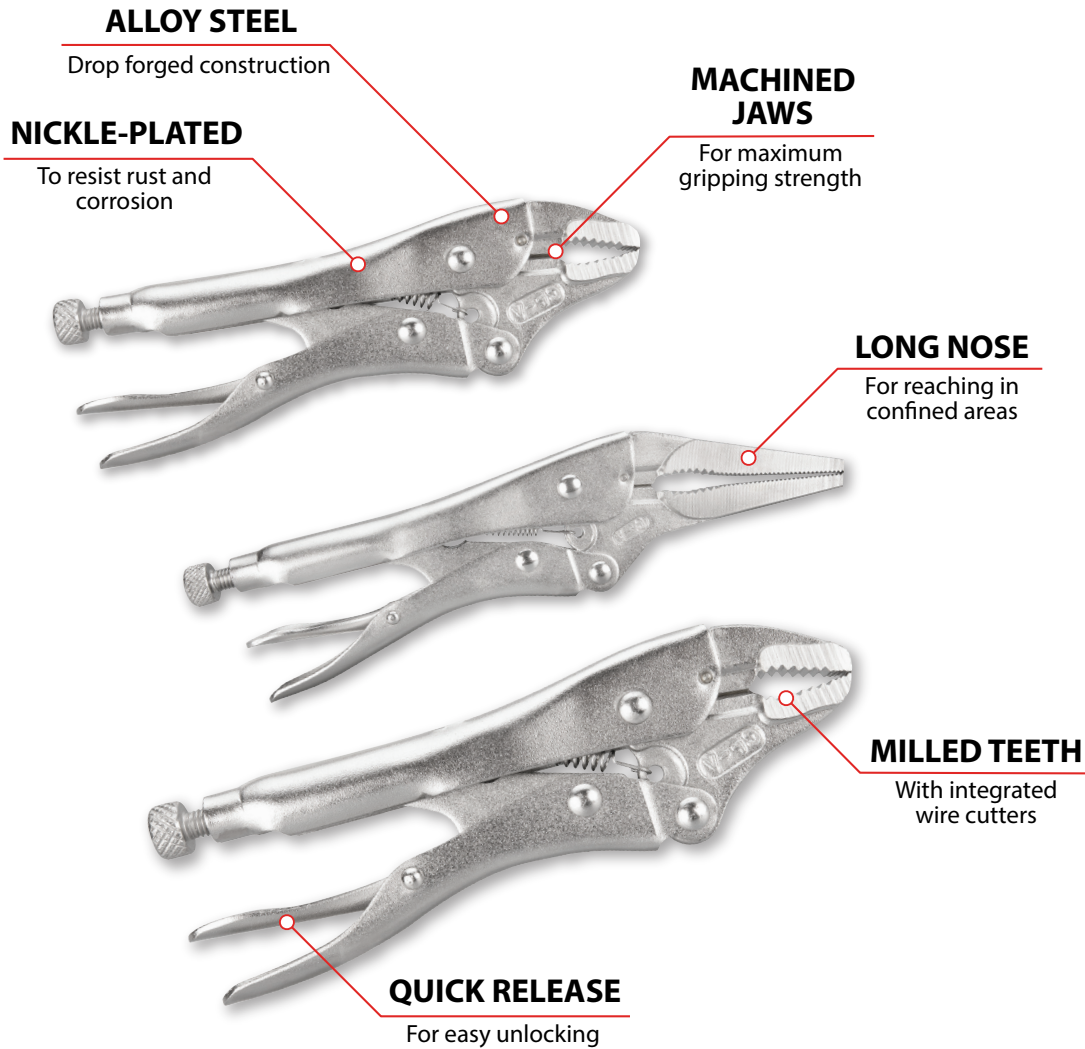

3 PC. LOCKING PLIERS SET

Item #	Inner	Master	UPC	Packaging
W1782	6	36	039564154805	Clamshell

- Drop forged alloy steel construction with heat-treatment
- Hardened milled teeth with integrated wire cutters
- Nickel-plated to resist rust and corrosion
- Quick release levers for easy unlocking
- Contents: 5 in. (125 mm) locking pliers, 6-1/2 in. (165 mm) locking pliers, 7 in. (178 mm) locking pliers