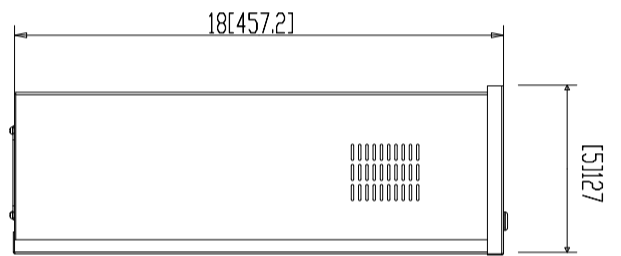

# LN-SHELF-V

Lockbox security box, size is 18\*18\*5",steel cover , fan and bolts included. packing with 4 hard fixed white foam protection. PE bag with the product . put in outer carton box for shipping . The 2\*inner carton put into one outer carton. The inner carton and outer carton quality is same.

Model	Desc
LN-SHELF-V 18*18*5 inch	Lockbox security box, size is 18*18*5",steel cover , fan and bolts included. packing with 4 hard fixed white foam protection. PE bag with the product . put in outer carton box for shipping . The 2*inner carton put into one outer carton. The inner carton and outer carton quality is same.
LN-SHELF-V 21*24*8 inch	Lockbox security box, size is 21*24*8",steel cover , fan and bolts included. packing with 4 hard fixed white foam protection. PE bag with the product . put in outer carton box for shipping . The 2*inner carton put into one outer carton. The inner carton and outer carton quality is same.