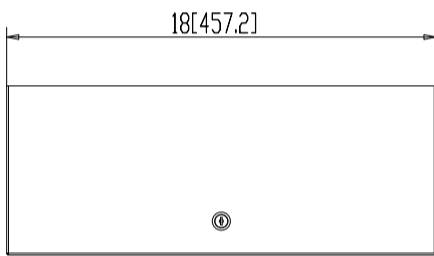

# LN-SHELF-V

Lockbox security box, size is 18\*18\*5",steel cover , fan and bolts included. packing with 4 hard fixed white foam protection. PE bag with the product . put in outer carton box for shipping . The 2\*inner carton put into one outer carton. The inner carton and outer carton quality is same.

Model	Desc
LN-SHELF-V 18*18*5 inch	Lockbox security box, size is 18*18*5",steel cover , fan and bolts included. packing with 4 hard fixed white foam protection. PE bag with the product . put in outer carton box for shipping . The 2*inner carton put into one outer carton. The inner carton and outer carton quality is same.
LN-SHELF-V 21*24*8 inch	Lockbox security box, size is 21*24*8",steel cover , fan and bolts included. packing with 4 hard fixed white foam protection. PE bag with the product . put in outer carton box for shipping . The 2*inner carton put into one outer carton. The inner carton and outer carton quality is same.