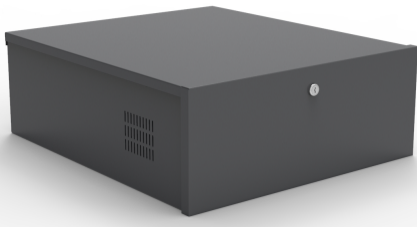

# LN-SHELF-V

Lockbox security box, size is 18\*18\*5",steel cover , fan and bolts included. packing with 4 hard fixed white foam protection. PE bag with the product . put in outer carton box for shipping . The 2\*inner carton put into one outer carton. The inner carton and outer carton quality is same.

Model	Desc
LN-SHELF-V 18*18*5 inch	Lockbox security box, size is 18*18*5",steel cover , fan and bolts included. packing with 4 hard fixed white foam protection. PE bag with the product . put in outer carton box for shipping . The 2*inner carton put into one outer carton. The inner carton and outer carton quality is same.
LN-SHELF-V 21*24*8 inch	Lockbox security box, size is 21*24*8",steel cover , fan and bolts included. packing with 4 hard fixed white foam protection. PE bag with the product . put in outer carton box for shipping . The 2*inner carton put into one outer carton. The inner carton and outer carton quality is same.