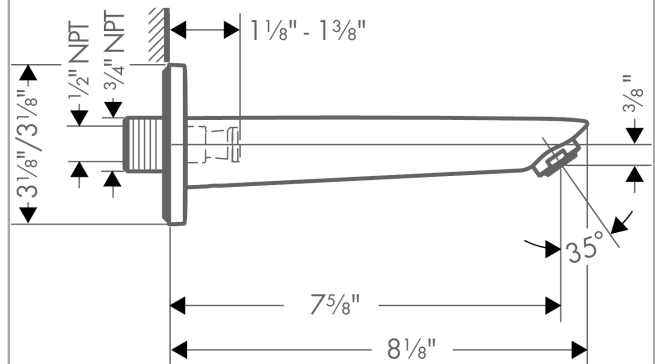

**Logis  
Tub Spout**

Finishes : **brushed nickel** Part no. : **71410821**

**Description**

**Features**

- Solid brass
- Includes: 1/2" female and 3/4" male adaptor

**Item details**

List Price \$ 207.00

**Compliance**

**Product image**

**Scale drawing**

**Logis**

**Tub Spout**

Finishes : **brushed nickel** Part no. : **71410821**

**Exploded drawing**

Year of production: >01/16

**Logis**

**Tub Spout**

Finishes : **brushed nickel**    Part no. : **71410821**

**Spare parts list**

Year of production: >01/16

<b>Pos.</b>	<b>Description</b>	<b>Part no.</b>	<b>Price</b>	<b>PU</b>
1	O-ring 13x2	98128000	-	1
2	pin	97766000	-	1
3	aerator M24x1 (30 l/min)	96512820	-	1