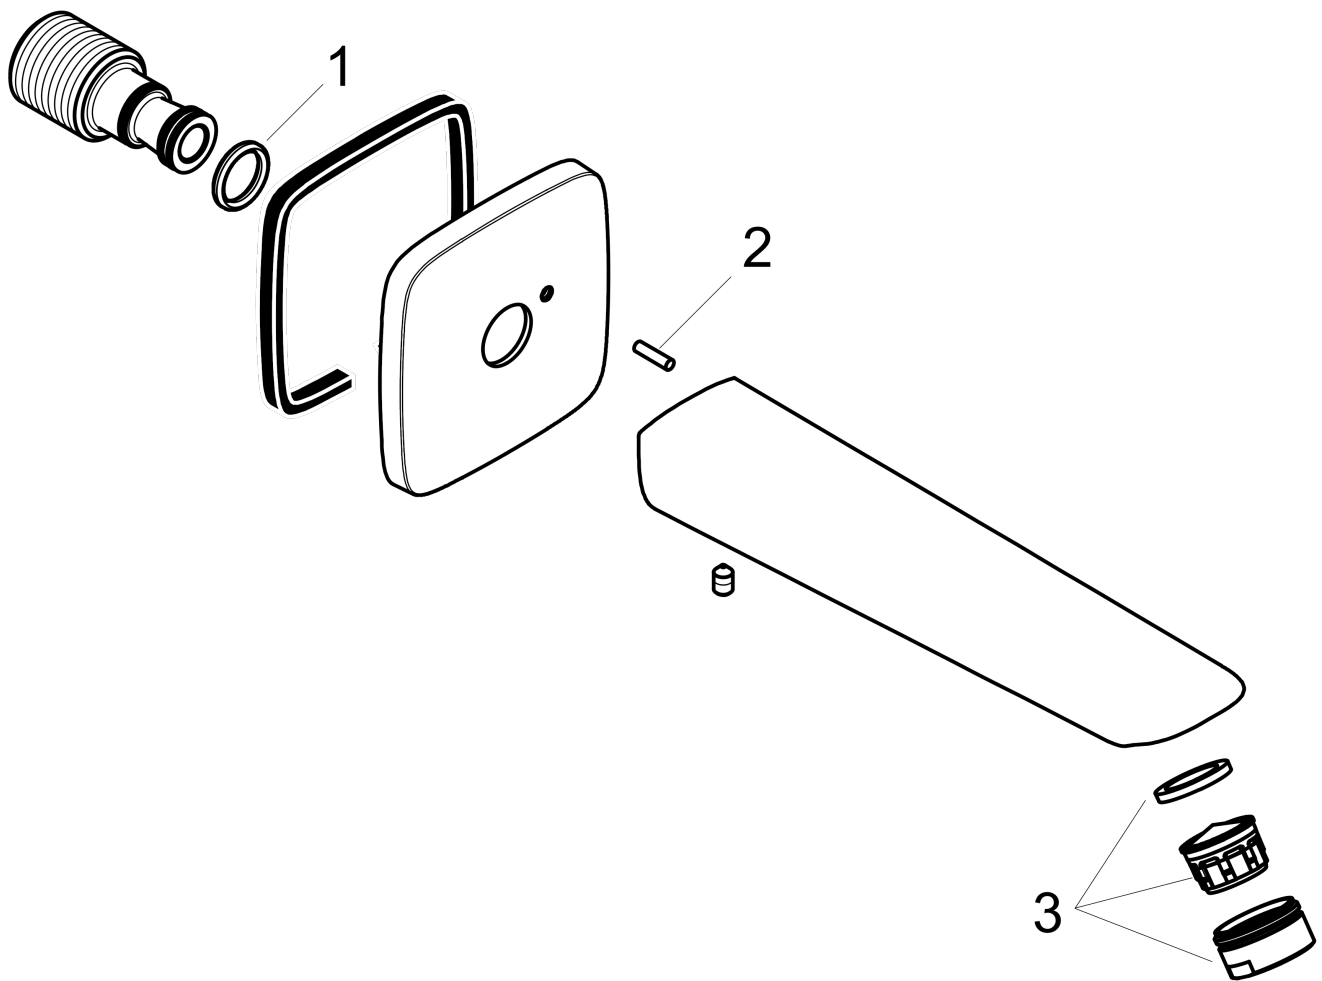

**Logis  
Tub Spout**

Finishes : **brushed nickel** Part no. : **71410821**

**Description**

**Features**

- Solid brass
- Includes: 1/2" female and 3/4" male adaptor

**Item details**

List Price \$ 207.00

**Compliance**

**Product image**

**Scale drawing**

**Logis**

**Tub Spout**

Finishes : **brushed nickel** Part no. : **71410821**

**Exploded drawing**

Year of production: >01/16

**Logis**

**Tub Spout**

Finishes : **brushed nickel**    Part no. : **71410821**

**Spare parts list**

Year of production: >01/16

<b>Pos.</b>	<b>Description</b>	<b>Part no.</b>	<b>Price</b>	<b>PU</b>
1	O-ring 13x2	98128000	-	1
2	pin	97766000	-	1
3	aerator M24x1 (30 l/min)	96512820	-	1