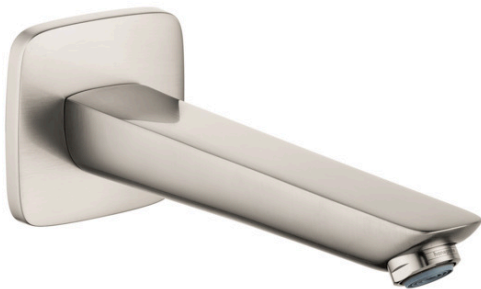

**Logis  
Tub Spout**

Finishes : **brushed nickel** Part no. : **71410821**

**Description**

**Features**

- Solid brass
- Includes: 1/2" female and 3/4" male adaptor

**Item details**

List Price \$ 207.00

**Compliance**

**Product image**

**Scale drawing**

**Logis**

**Tub Spout**

Finishes : **brushed nickel** Part no. : **71410821**

**Exploded drawing**

Year of production: >01/16

**Logis**

**Tub Spout**

Finishes : **brushed nickel**    Part no. : **71410821**

**Spare parts list**

Year of production: >01/16

<b>Pos.</b>	<b>Description</b>	<b>Part no.</b>	<b>Price</b>	<b>PU</b>
1	O-ring 13x2	98128000	-	1
2	pin	97766000	-	1
3	aerator M24x1 (30 l/min)	96512820	-	1