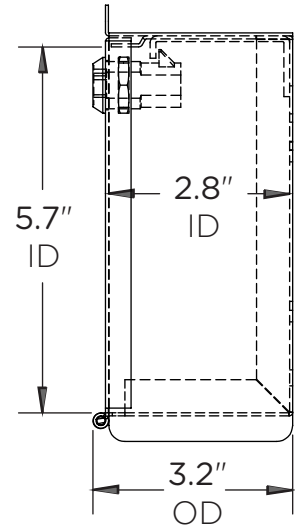

6688-81

Lock Box

Dimensional Illustrations

185 in³ STORAGE CAPACITY

6688-81

Lock Box

Dimensional Illustrations