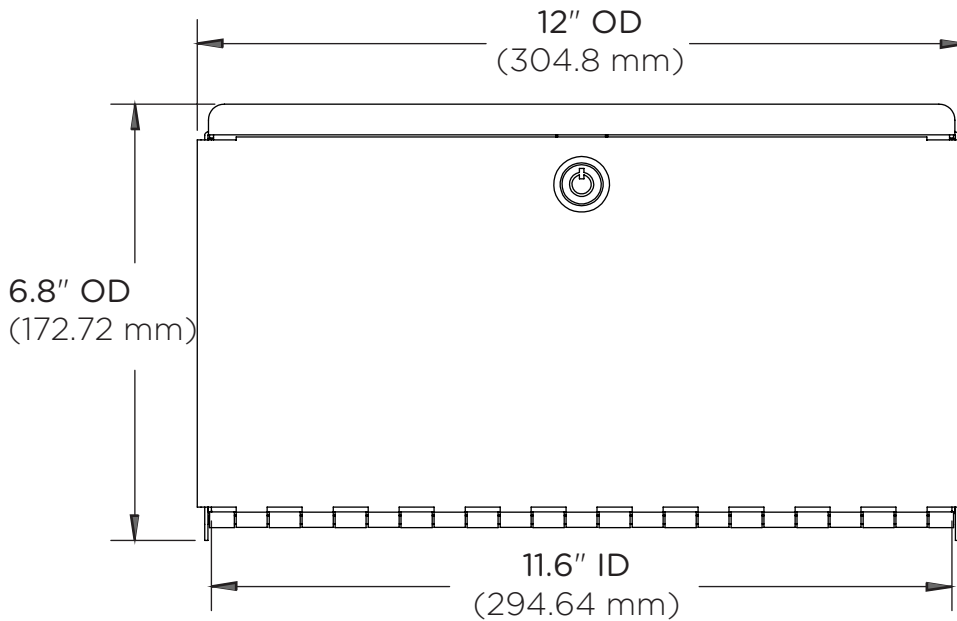

6688-81

Lock Box

Dimensional Illustrations

185 in³ STORAGE CAPACITY

6688-81

Lock Box

Dimensional Illustrations