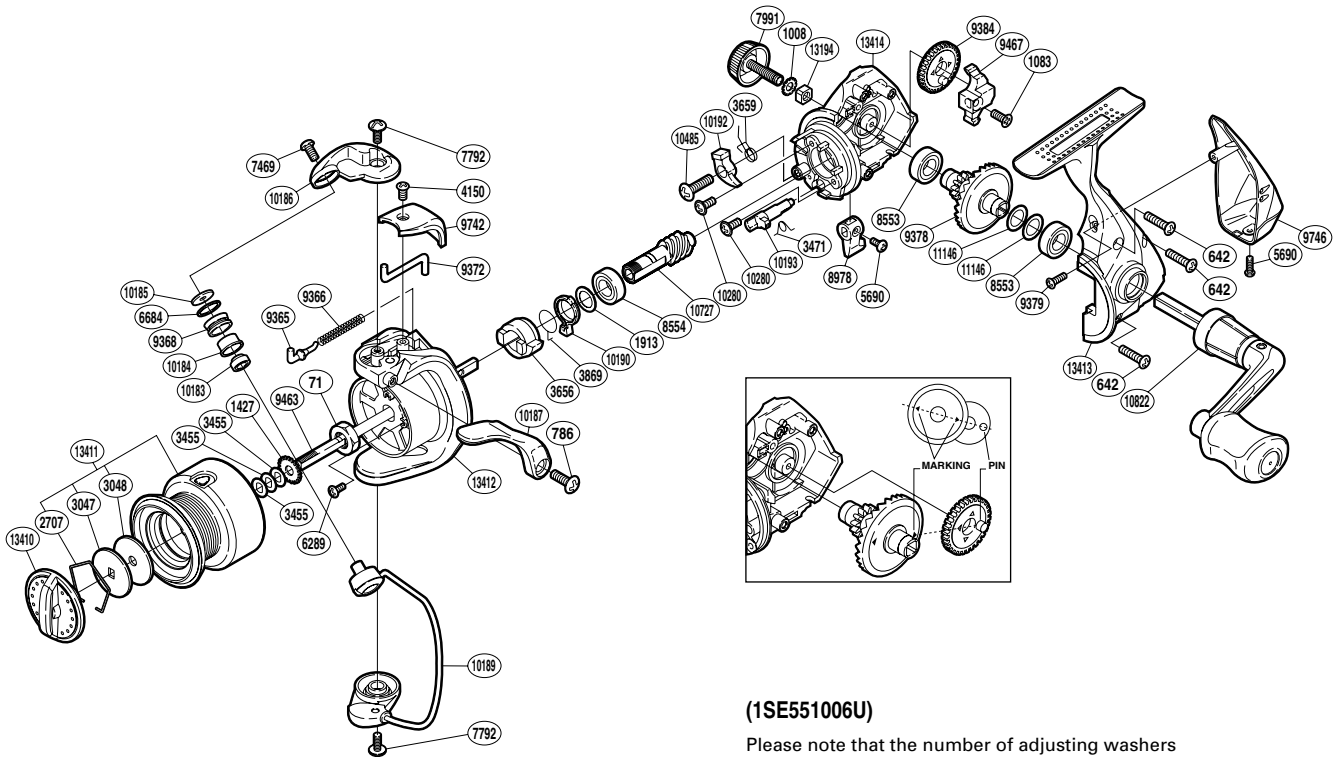

SHIMANO

SYNCOPATE

SC-1000FG

(1SE551006U)

Please note that the number of adjusting washers may not be the same as shown in the exploded views. (Adjustment will vary with each individual product.)

Part No.	Description	Part No.	Description	Part No.	Description
RD 0071	Rotor Nut	RD 7469	Screw	RD10185	Line Roller Washer
RD 0642	Screw	RD 7792	Screw	RD10186	Bail Arm
RD 0786	Screw	RD 7991	Handle Screw Cap	RD10187	Quick-Fire II Trigger
RD 1008	Handle Lock Washer	RD 8553	Ball Bearing	RD10189	Bail Assembly
RD 1083	Screw	RD 8554	Ball Bearing	RD10190	Anti-Reverse Lock Out
RD 1427	Spool Support	RD 8978	Anti-Reverse Lever	RD10192	Anti-Reverse Pawl
RD 1913	Washer	RD 9365	Bail Spring Guide	RD10193	Anti-Reverse Cam
RD 2707	Drag Washers Retainer	RD 9366	Bail Spring	RD10280	Screw
RD 3047	Key Washer	RD 9368	Line Roller	RD10485	Screw
RD 3048	Drag Washer	RD 9372	Bail Trip Lever	RD10727	Pinion Gear
RD 3455	Spool Washer	RD 9378	Drive Gear	RD10822	Handle Assembly
RD 3471	Anti-Reverse Cam Spring	RD 9379	Screw	RD11146	Washer
RD 3656	Anti-Reverse Ratchet	RD 9384	Oscillating Gear	RD13194	Handle Screw Lock
RD 3659	Anti-Reverse Pawl Spring	RD 9463	Main Shaft	RD13410	Drag Knob
RD 3869	Anti-Reverse Lock Out Spring	RD 9467	Oscillating Slider	RD13411	Spool Assembly
RD 4150	Screw	RD 9742	Bail Spring Cover	RD13412	Rotor
RD 5690	Screw	RD 9746	Rear Protector	RD13413	Side Cover
RD 6289	Screw	RD10183	Ball Bearing	RD13414	Body
RD 6684	Line Roller Spacer	RD10184	Line Roller Bushing		