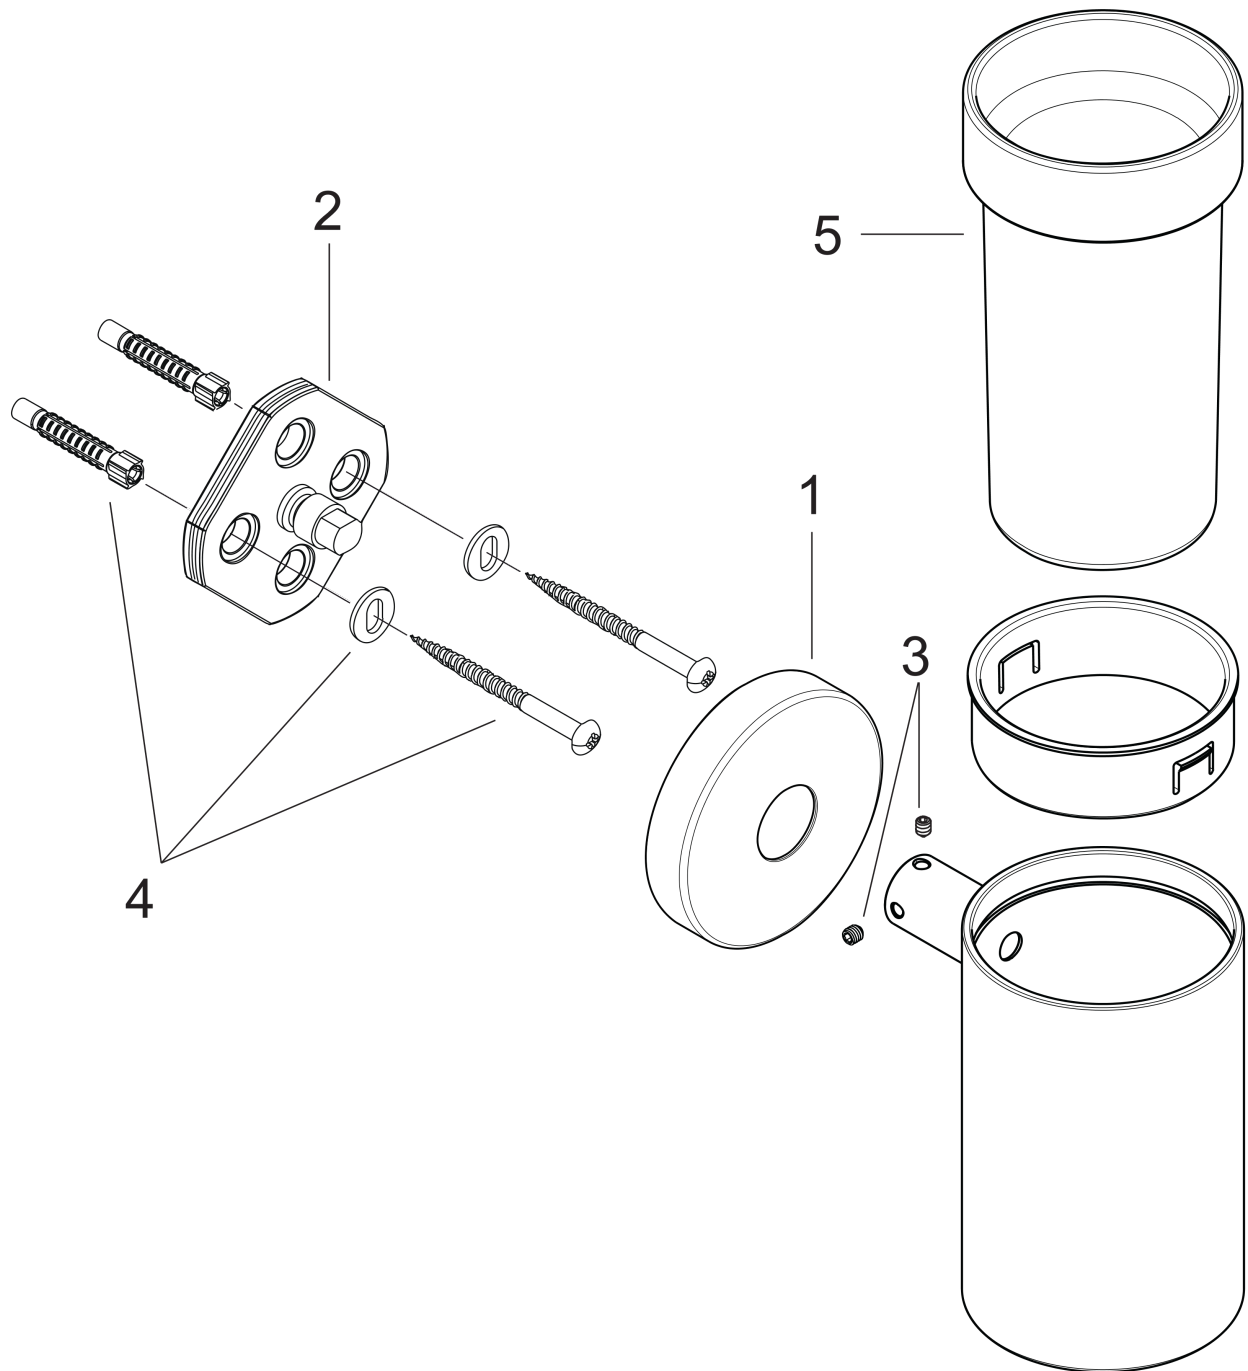

**Logis
Tumbler**

Finishes : **brushed nickel** Part no. : **40518820**

Description

Features

- Brass, Crystal glass
- Wall-mounted
- Metal holder

Item details

List Price \$ 145.00

Product image

Scale drawing

**Logis
Tumbler**

Finishes : **brushed nickel** Part no. : **40518820**

Exploded drawing

Year of production: >11/08

**Logis
Tumbler**

Finishes : **brushed nickel** Part no. : **40518820**

Spare parts list

Year of production: >11/08

Pos.	Description	Part no.	Price	PU
1	escutcheon	98538820	-	1
2	support element	98539000	-	1
3	hollow set screw M4x4	98540000	-	1
4	mounting set	96179000	-	1
5	tumbler on its own	98546000	-	1