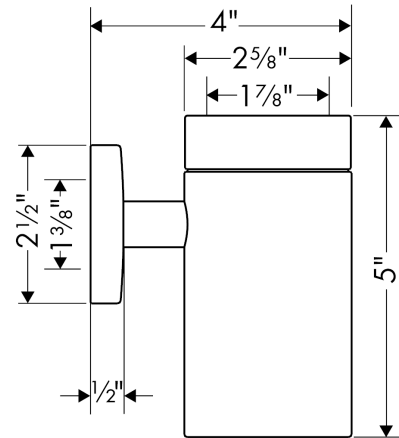

**Logis
Tumbler**

Finishes : **brushed nickel** Part no. : **40518820**

Description

Features

- Brass, Crystal glass
- Wall-mounted
- Metal holder

Item details

List Price \$ 145.00

Product image

Scale drawing

**Logis
Tumbler**

Finishes : **brushed nickel** Part no. : **40518820**

Exploded drawing

Year of production: >11/08

**Logis
Tumbler**

Finishes : **brushed nickel** Part no. : **40518820**

Spare parts list

Year of production: >11/08

Pos.	Description	Part no.	Price	PU
1	escutcheon	98538820	-	1
2	support element	98539000	-	1
3	hollow set screw M4x4	98540000	-	1
4	mounting set	96179000	-	1
5	tumbler on its own	98546000	-	1