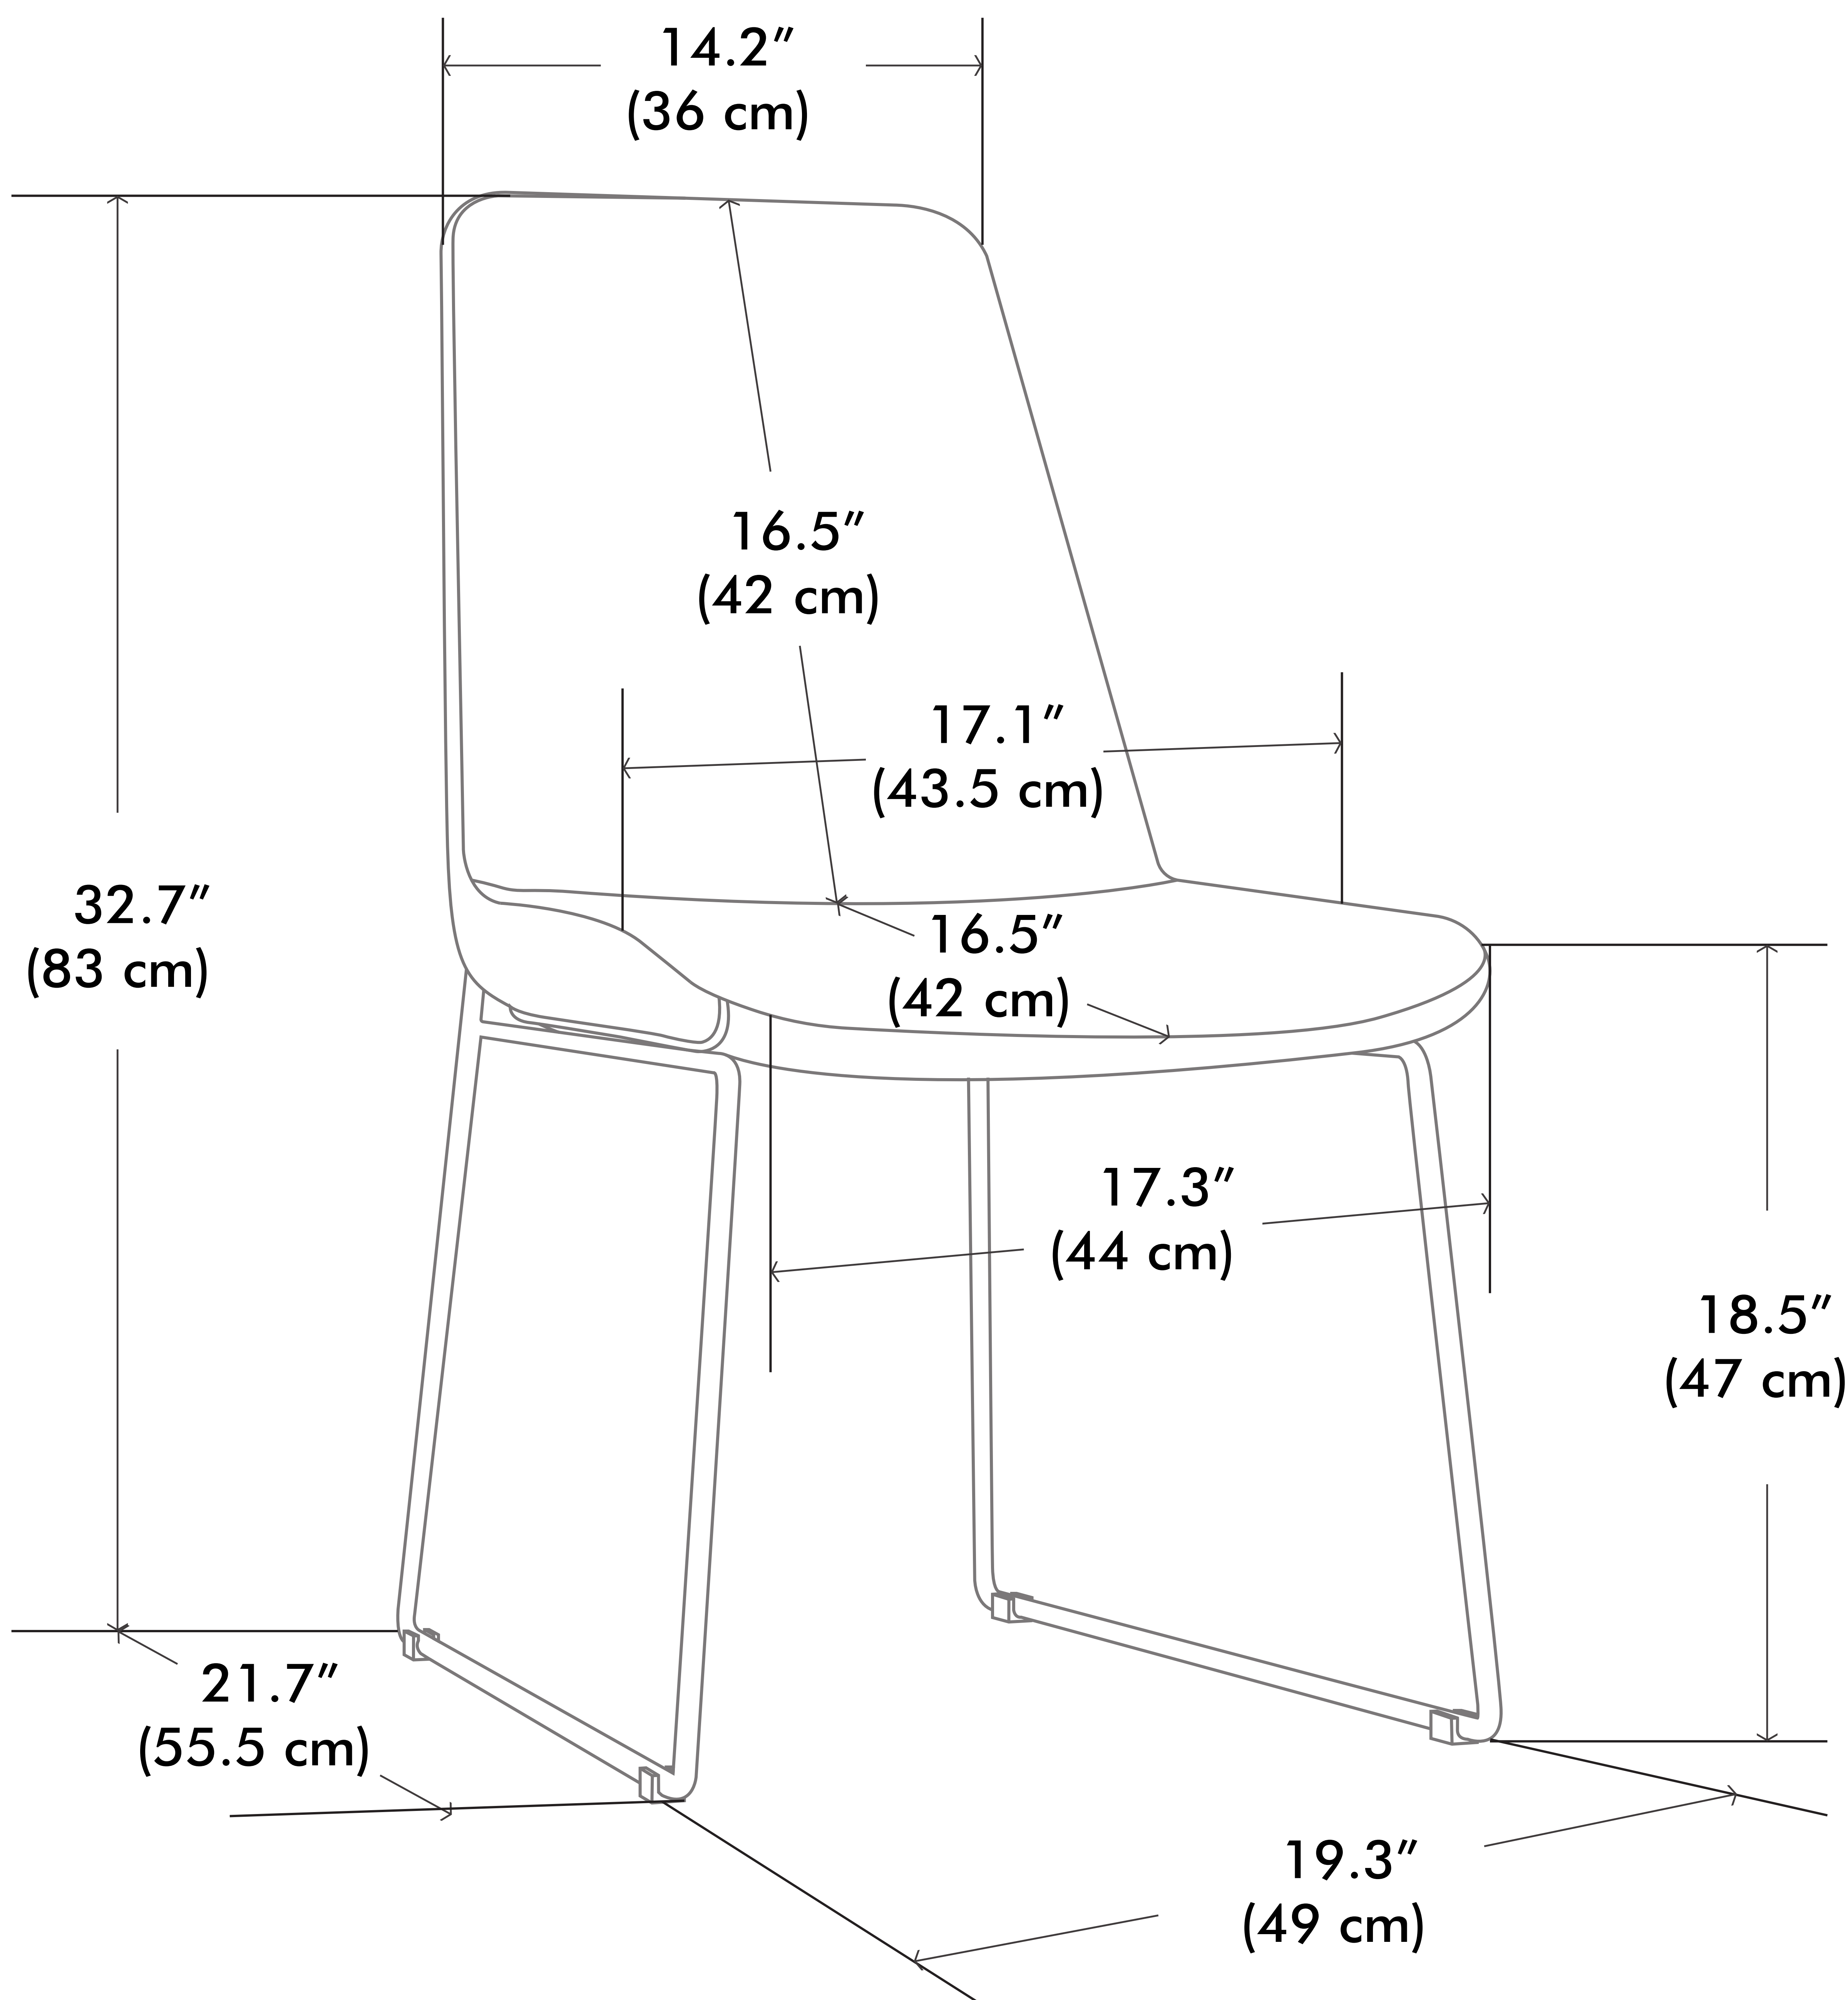

# Corina Dining Chair

**Net weight: 14.3 lbs / 6.5 Kgs**