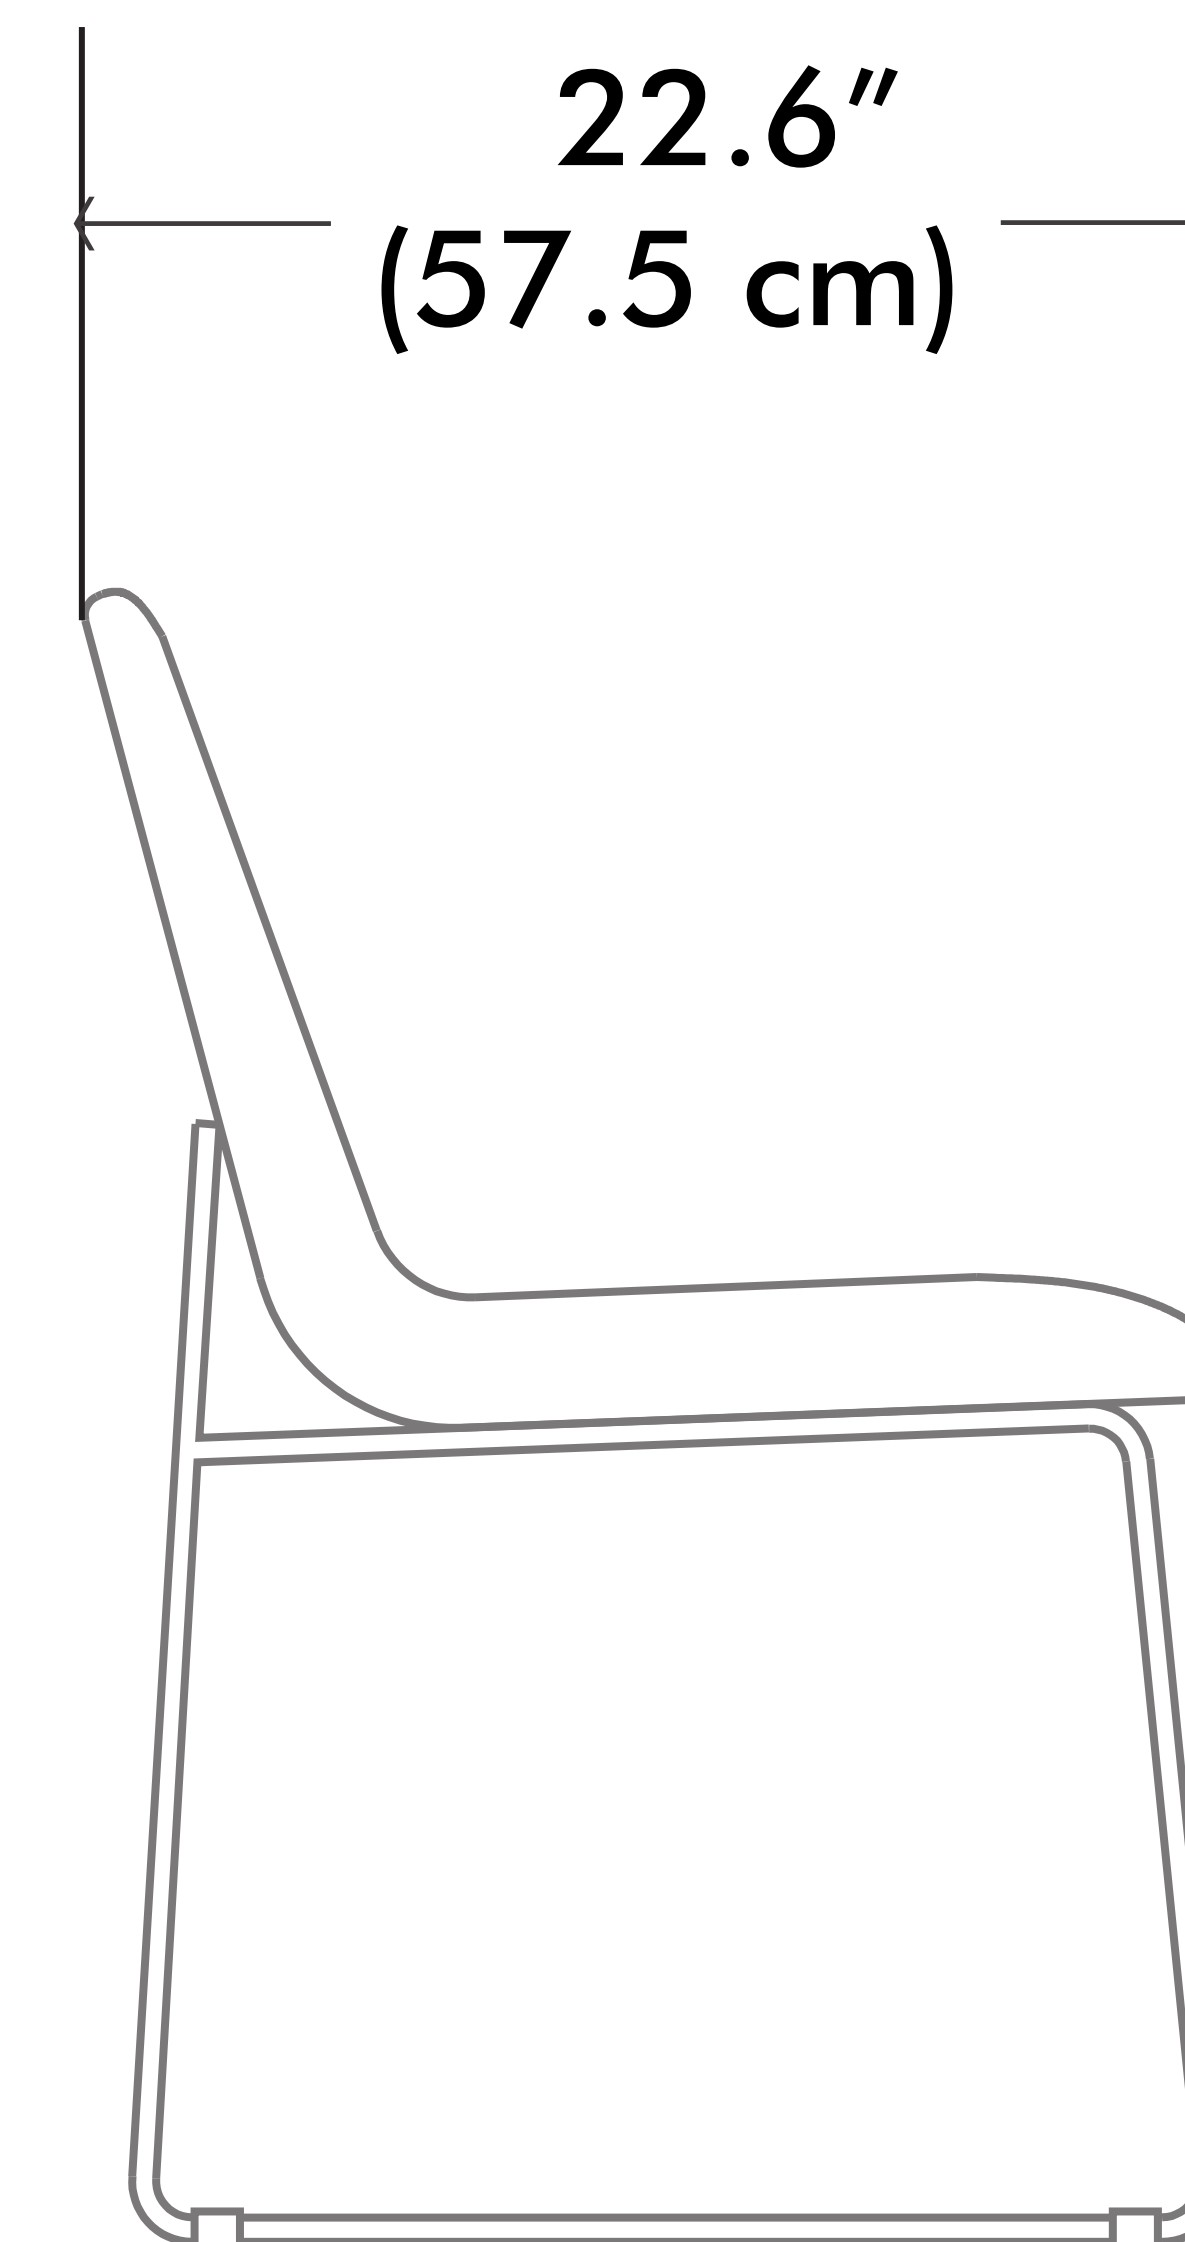

# Corina Dining Chair

**Net weight: 14.3 lbs / 6.5 Kgs**