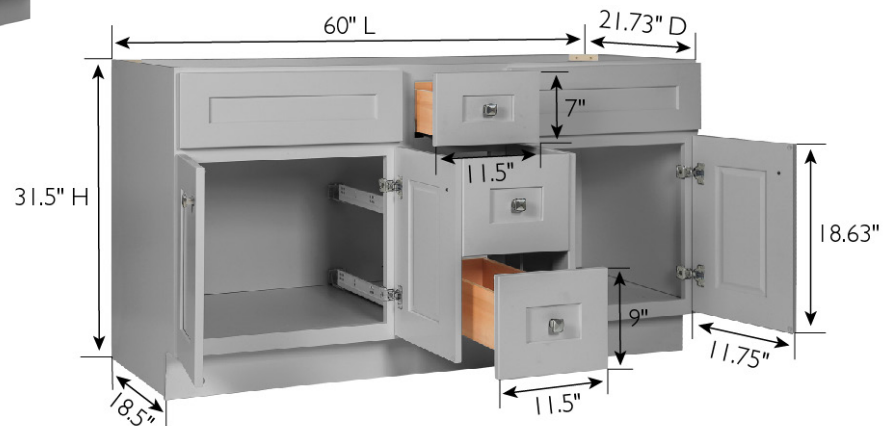

Brookings Shaker 4-Door, 3-Drawer Vanity
Fully Assembled, 60x31.5x21, Gray

FULLY
ASSEMBLED
VANITY

SPECIFICATIONS

MATERIAL CONSTRUCTION:	Wood
ASSEMBLY REQUIRED:	No
ASSEMBLED DIMENSIONS:	31.5" H x 60" L x 21" D
ASSEMBLED WEIGHT:	95.48 lbs.
HINGE STYLE:	Soft Close
DOOR STYLE:	4 Shaker Doors
DOOR MATERIAL:	HDF
DRAWER STYLE:	3 Drawers
DRAWER MATERIAL:	Solid Wood
GLIDE STYLE:	Soft Close
FAKE DWR STYLE:	N/A
DWR 1 DIMENSIONS:	7" H x 11.5" L x 20.98" D
DWR 2-3 DIMENSIONS:	9" H x 11.5" L x 20.98" D
DWR CONSTRUCTION:	Dove Tail
FACE FRAME MATERIAL:	Solid Wood
SIDES MATERIAL:	Plywood
BOTTOM MATERIAL:	Plywood

FRAME STYLE:	Face Frame
FACE FRAME MATERIAL:	Solid Wood
SIDES MATERIAL:	Plywood
BOTTOM MATERIAL:	Plywood
TOE KICK INSET WIDTH:	4.5"
BACK PANEL MATERIAL:	Plywood
BACK BRACE MATERIAL:	Solid Wood

WARRANTY:	1-Year limited warranty
TITLE IV COMPLIANT:	Yes
PROP 65 HARMFUL MATERIAL:	Formaldehyde