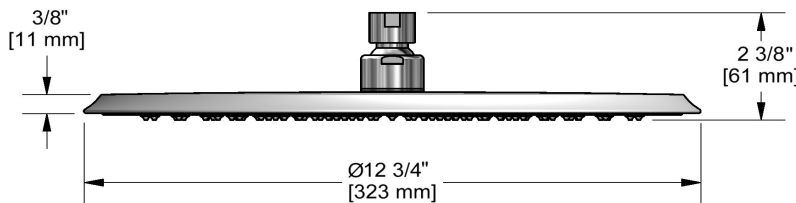

Specifications

Descriptions

- G½" inlet female
- Swivel
- Scale-free

Available colors

- C : Chrome
- BN : Brushed Nickel (PVD)
- PN : Polished Nickel (PVD)

Available flows

- 7.6 L/min, 2.0 gpm (US) 60psi
- 6.6L/min, 1.75 gpm (US) 60psi (**412-WS**) *

EPA certification applicable to the indicated model only

Certifications

- CSA B125.1
- ASME A112.18.1
- CMR248 Approval

32 cm (13") shower head
412

Sizes, models and finishes may differ from those presented.