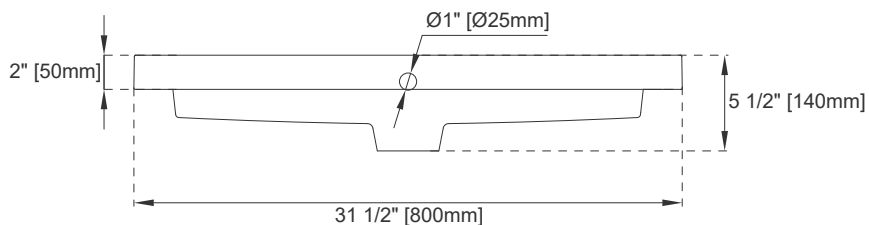

## Dimension

Length: 31-1/2"  
Width: 15-3/8"  
Basin Depth: 3-5/8"  
Overall Height: 5-1/2"  
Visible Height: 2"

# JAMES MARTIN VANITIES

CSP-S3216-WG

Top View

Side View

Front View

All dimensions are nominal

Visit website for warranty and installation information  
[www.jamesmartinvanities.com](http://www.jamesmartinvanities.com)