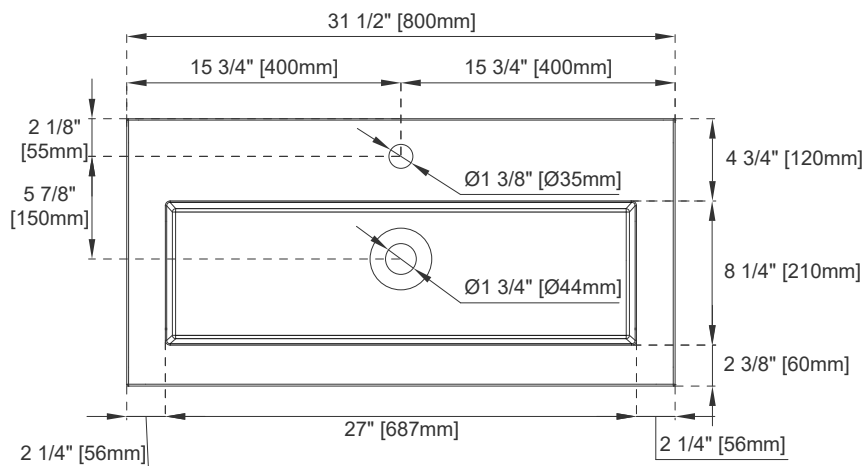

# 31.5" CSP SERIES BASIN

**JAMES MARTIN**  
VANITIES

CSP-S3216-WG

---

## Features and Materials

Countertop Materials: Composite Stone  
Number of Basins: One, Integrated Sinktop  
Basin Overflow: Yes, Rear Facing  
Certifications: ICC-ES PMG-1568

## Dimension

Length: 31-1/2"  
Width: 15-3/8"  
Basin Depth: 3-5/8"  
Overall Height: 5-1/2"  
Visible Height: 2"

# JAMES MARTIN VANITIES

CSP-S3216-WG

Top View

Side View

Front View

All dimensions are nominal

Visit website for warranty and installation information  
[www.jamesmartinvanities.com](http://www.jamesmartinvanities.com)