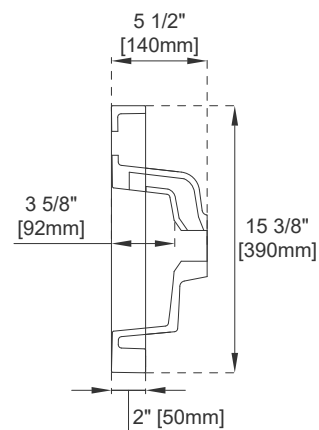

## Dimension

Length: 31-1/2"  
Width: 15-3/8"  
Basin Depth: 3-5/8"  
Overall Height: 5-1/2"  
Visible Height: 2"

# JAMES MARTIN VANITIES

CSP-S3216-WG

Top View

Side View

Front View

All dimensions are nominal

Visit website for warranty and installation information  
[www.jamesmartinvanities.com](http://www.jamesmartinvanities.com)