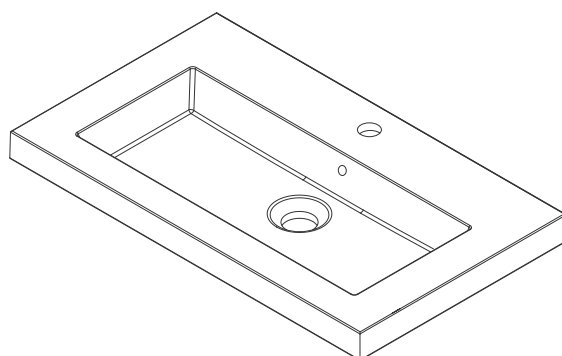

# 31.5" CSP SERIES BASIN

**JAMES MARTIN**  
VANITIES

CSP-S3216-WG

---

## Features and Materials

Countertop Materials: Composite Stone  
Number of Basins: One, Integrated Sinktop  
Basin Overflow: Yes, Rear Facing  
Certifications: ICC-ES PMG-1568

## Dimension

Length: 31-1/2"  
Width: 15-3/8"  
Basin Depth: 3-5/8"  
Overall Height: 5-1/2"  
Visible Height: 2"

# JAMES MARTIN VANITIES

CSP-S3216-WG

Top View

Side View

Front View

All dimensions are nominal

Visit website for warranty and installation information  
[www.jamesmartinvanities.com](http://www.jamesmartinvanities.com)