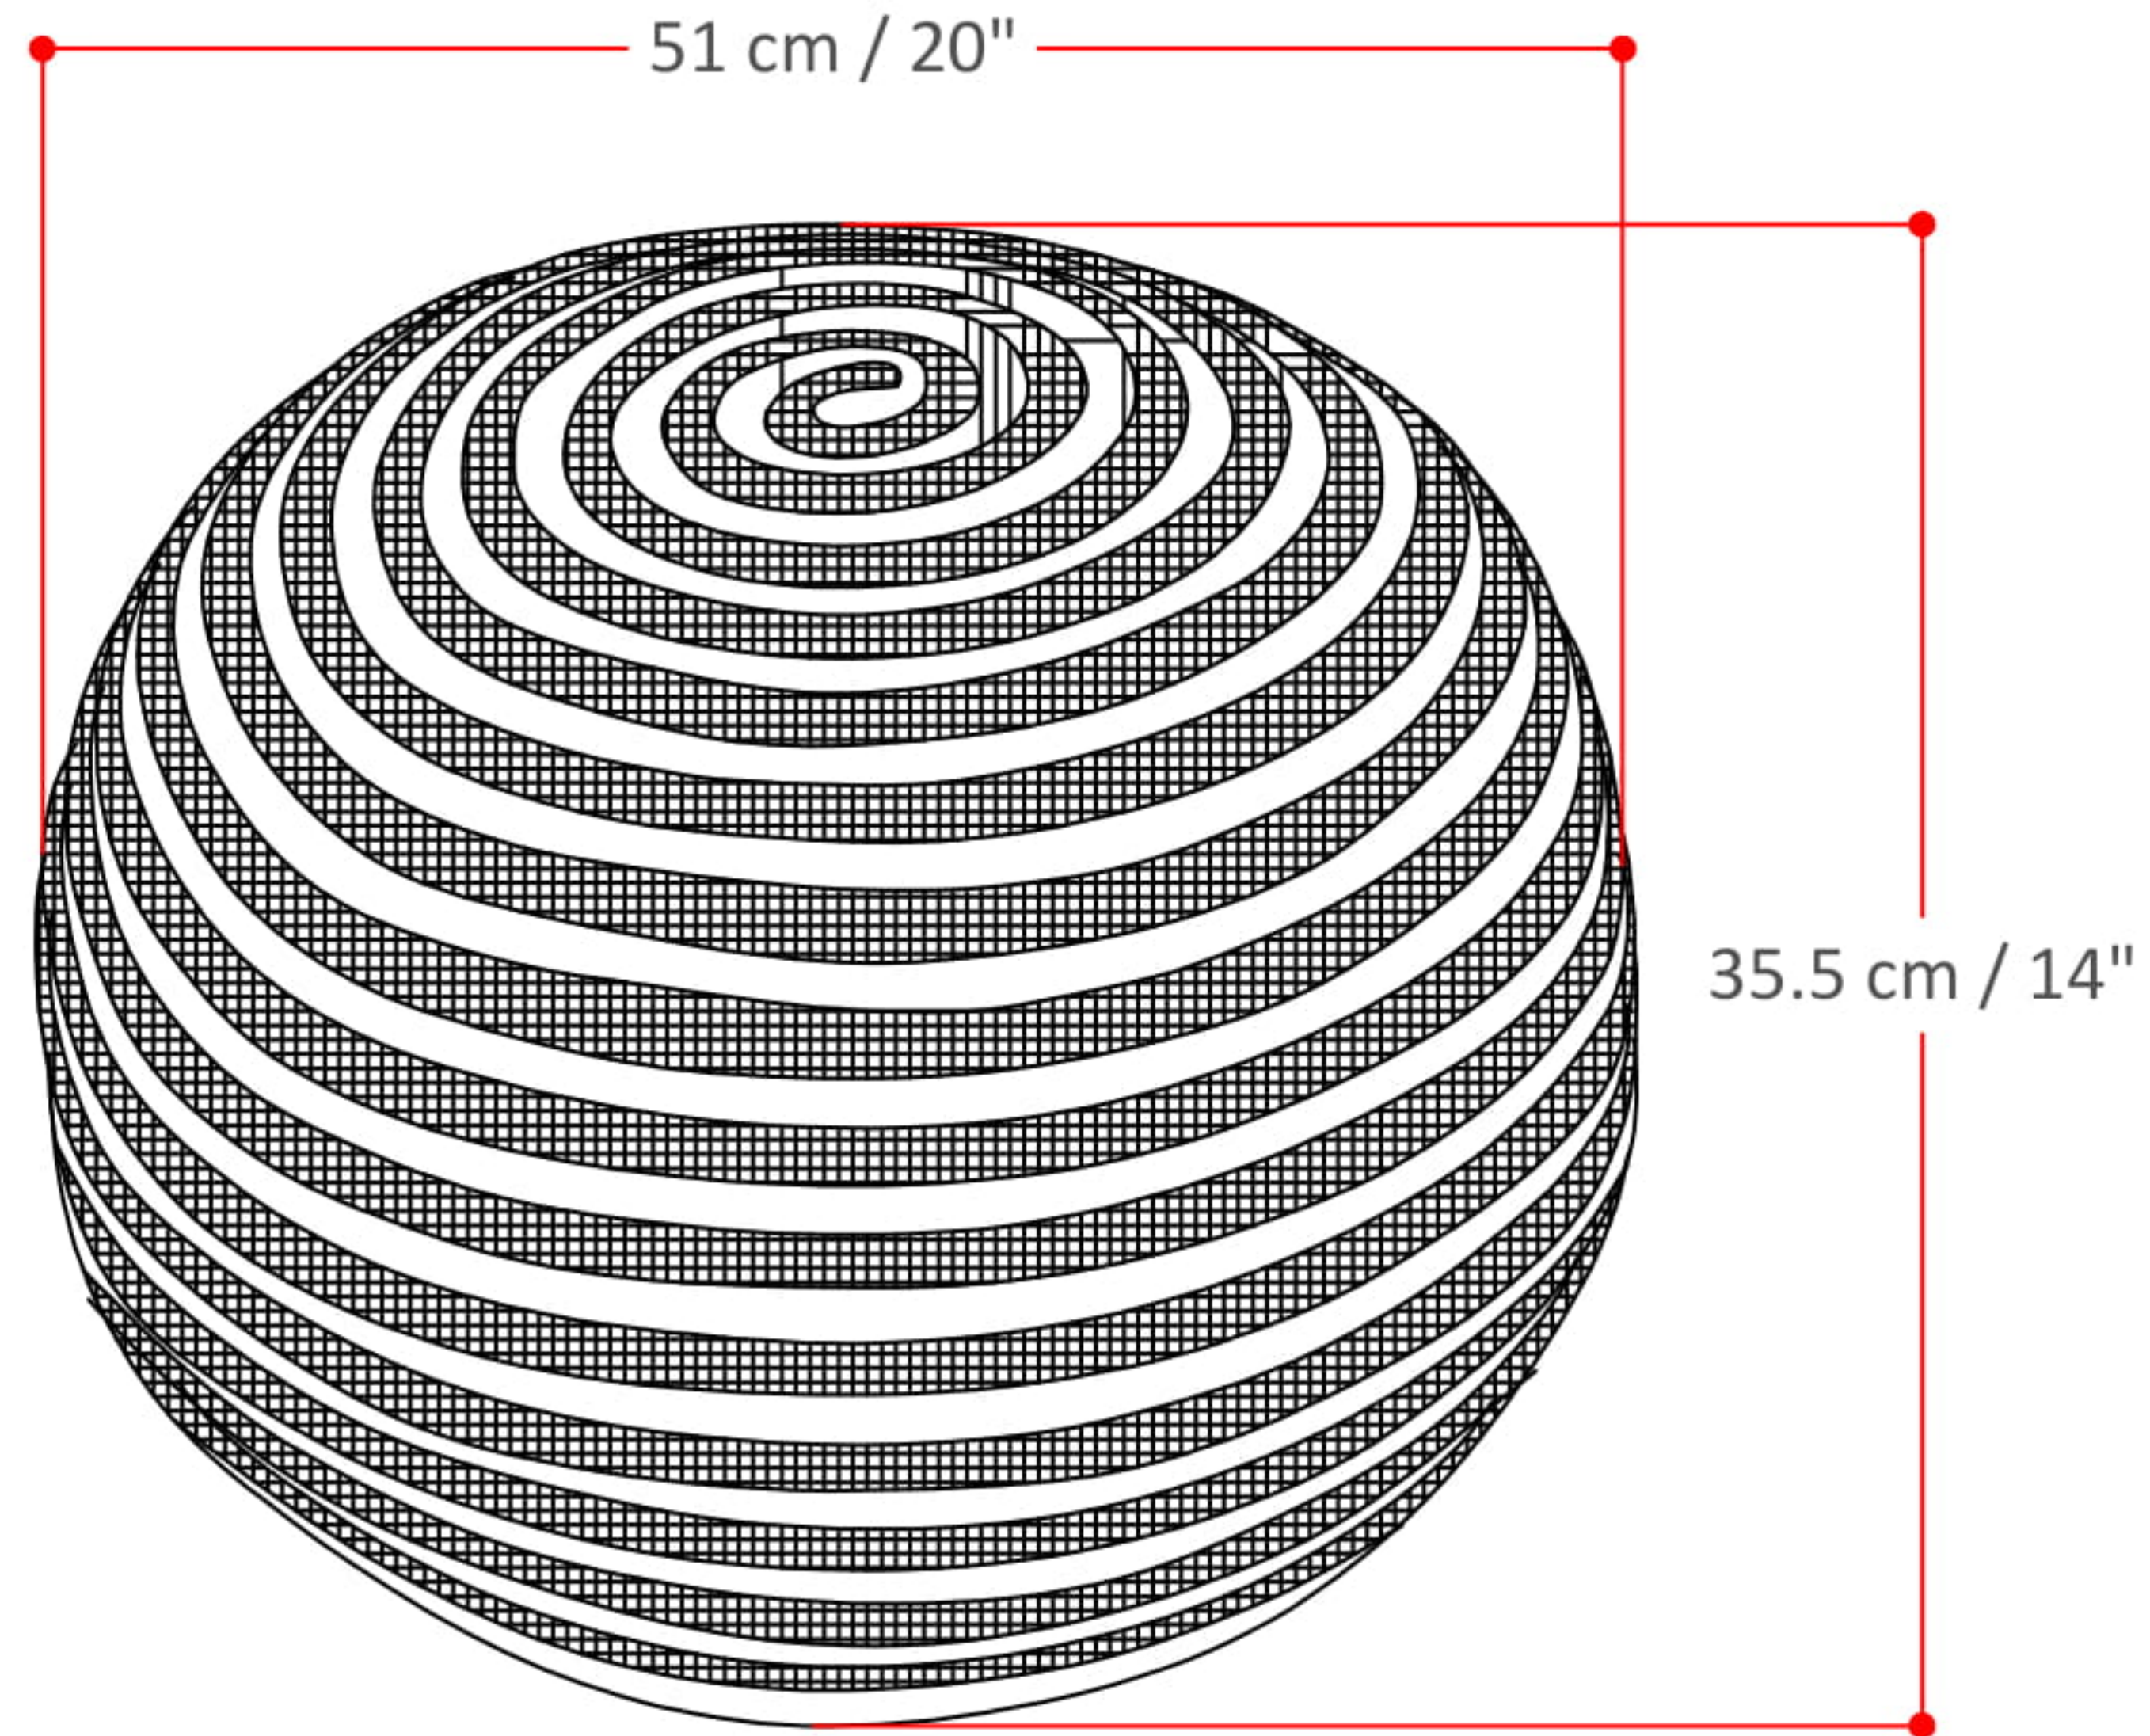

YOLANDA ROUND POUF

Net Weight- 7 (lb)