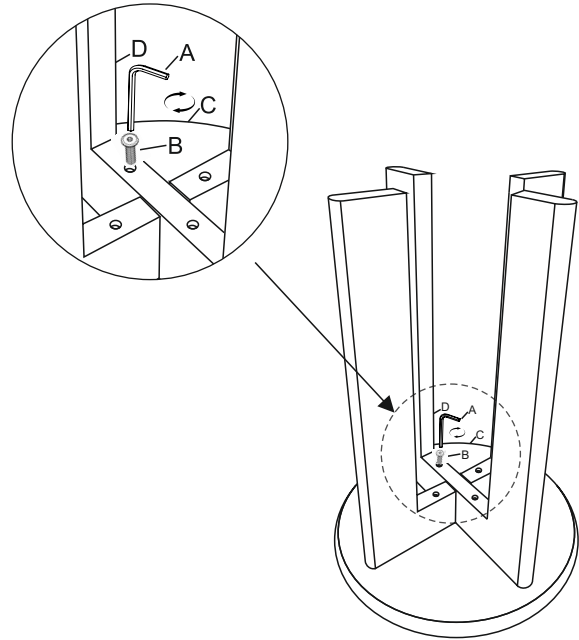

Assembly Instructions

Seebeck Wood Side Table

HARDWARE LIST:-

NO.	DESCRIPTION	IMAGE	QTY
A	ALLEN KEY (6mm)		1
B	ALLEN BOLT (6X60mm)		4

PART LIST:-

NO.	DESCRIPTION	IMAGE	QTY
C	TABLE TOP		1
D	TABLE LEGS		2

Step :- 1

Step :- 2

Step :- 3