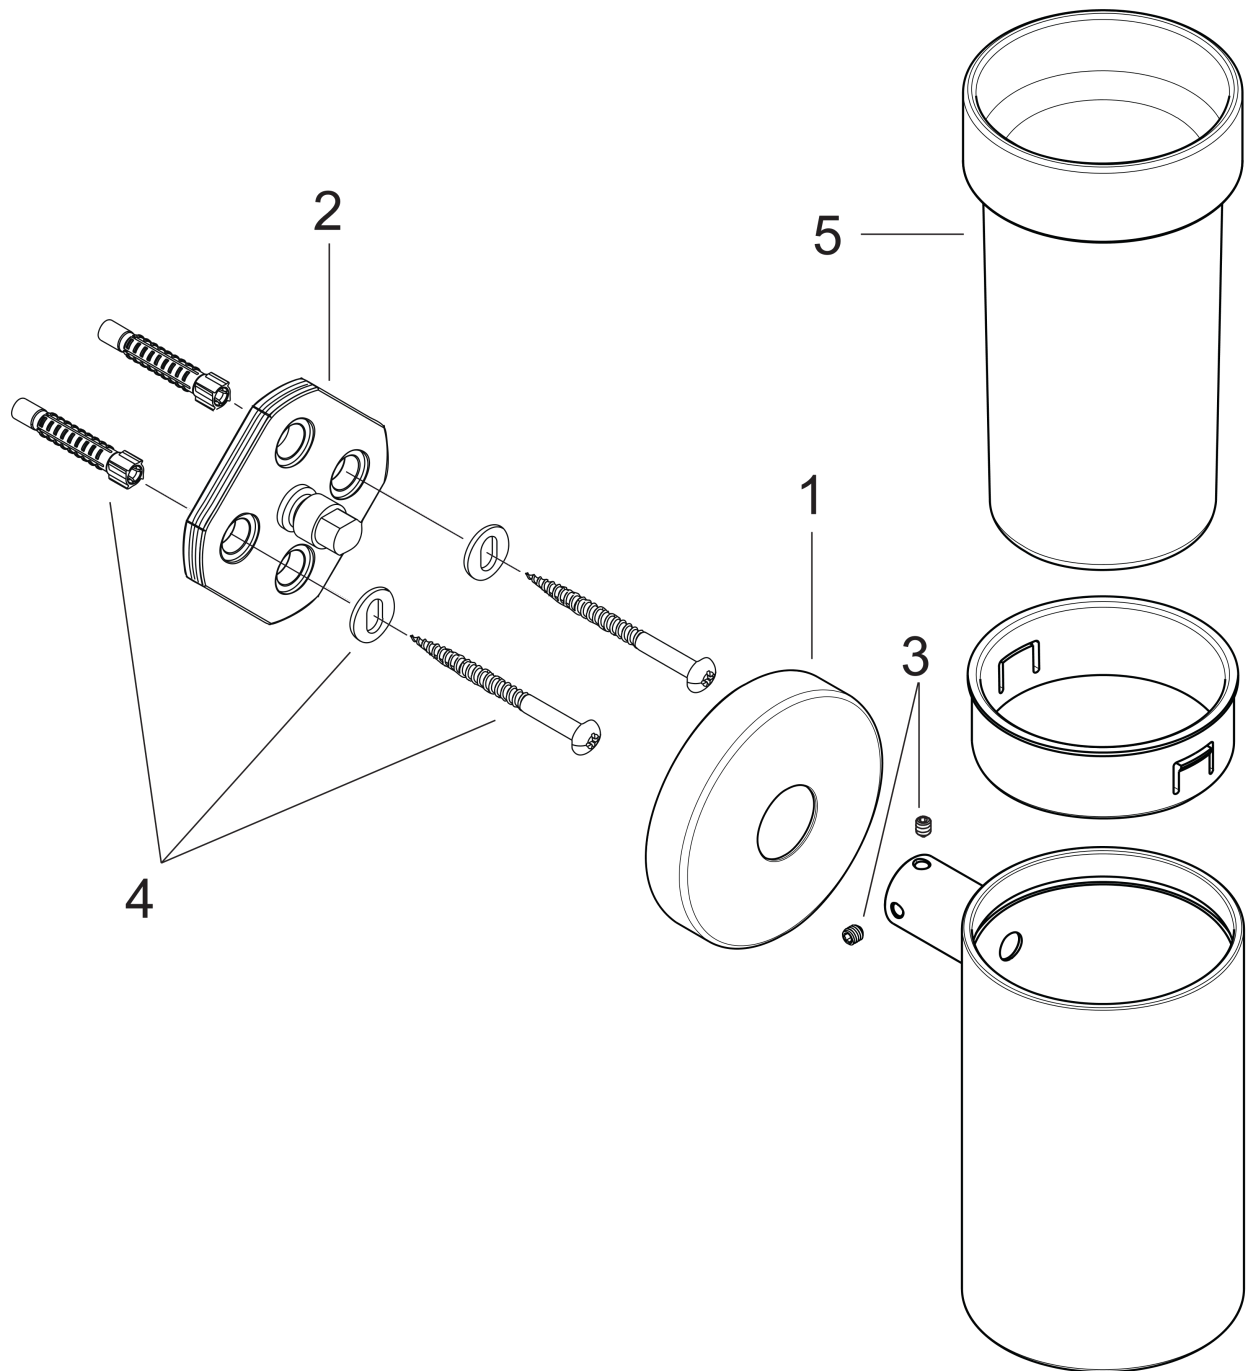

**Logis
Tumbler**

Finishes : **chrome** Part no. : **40518000**

Description

Features

- Brass, Crystal glass
- Wall-mounted
- Metal holder

Item details

List Price \$ 114.00

Product image

Scale drawing

**Logis
Tumbler**

Finishes : **chrome** Part no. : **40518000**

Exploded drawing

Year of production: >09/08

**Logis
Tumbler**

Finishes : **chrome** Part no. : **40518000**

Spare parts list

Year of production: >09/08

Pos.	Description	Part no.	Price	PU
1	escutcheon	98538000	-	1
2	support element	98539000	-	1
3	hollow set screw M4x4	98540000	-	1
4	mounting set	96179000	-	1
5	tumbler on its own	98546000	-	1