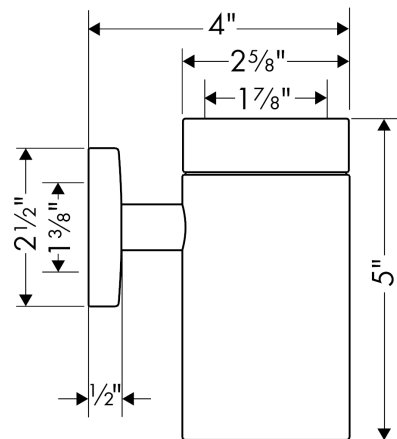

**Logis
Tumbler**

Finishes : **chrome** Part no. : **40518000**

Description

Features

- Brass, Crystal glass
- Wall-mounted
- Metal holder

Item details

List Price \$ 114.00

Product image

Scale drawing

**Logis
Tumbler**

Finishes : **chrome** Part no. : **40518000**

Exploded drawing

Year of production: >09/08

**Logis
Tumbler**

Finishes : **chrome** Part no. : **40518000**

Spare parts list

Year of production: >09/08

Pos.	Description	Part no.	Price	PU
1	escutcheon	98538000	-	1
2	support element	98539000	-	1
3	hollow set screw M4x4	98540000	-	1
4	mounting set	96179000	-	1
5	tumbler on its own	98546000	-	1