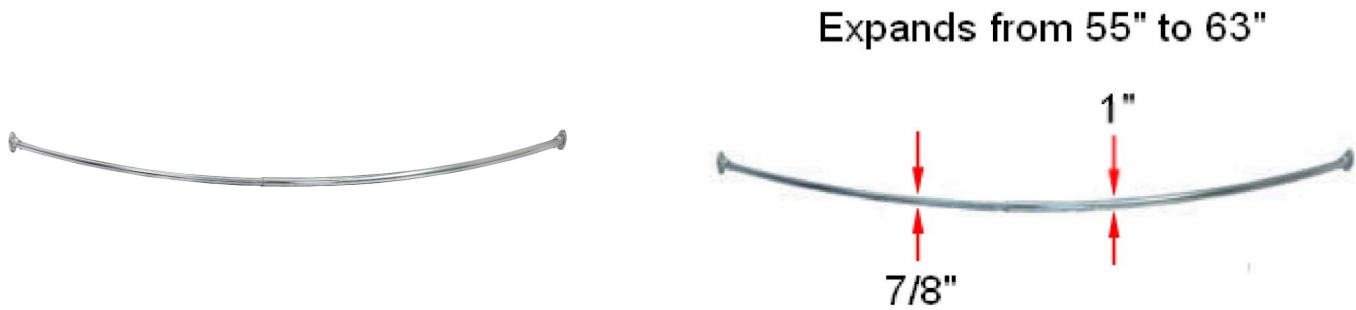

Curved Shower Rod  
Polished Chrome

**SPECIFICATIONS**

MATERIAL CONSTRUCTION:	Steel
PVD FINISH:	No
ASSEMBLY REQUIRED:	No
TOOLS NEEDED FOR INSTALLATION:	Phillips Screwdriver
ASSEMBLED DIMENSIONS:	1" H x 60" L x 1" D
ASSEMBLED WEIGHT:	2.1 lbs.
MIN. LENGTH:	55"
MAX LENGTH:	60"
SCREWS INCLUDED:	Yes
DRYWALL ANCHORS INCLUDED:	Yes
CENTER TO CENTER:	N/A