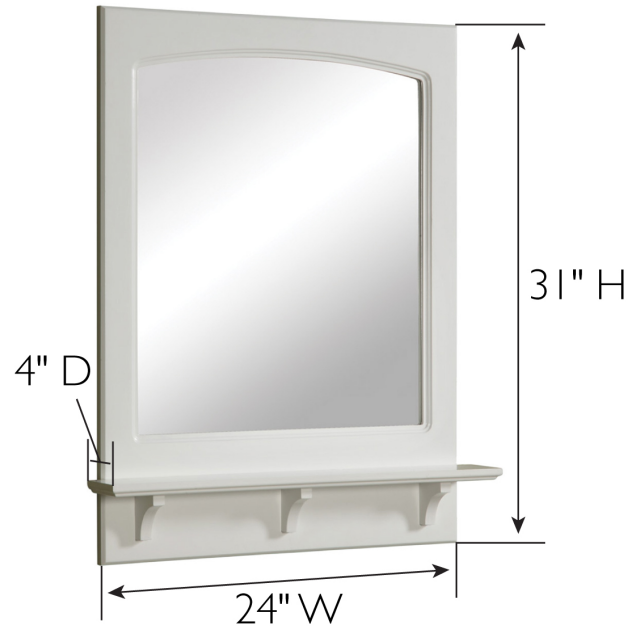

Concord Mirror with Shelf 24" White

SPECIFICATIONS

MATERIAL CONSTRUCTION:	Wood	FACE FRAME MATERIAL:	MDF
ASSEMBLY REQUIRED:	No	SIDES MATERIAL:	N/A
TOOLS NEEDED FOR INSTALLATION:	Electric Drill, Screwdriver	BOTTOM MATERIAL:	N/A
ASSEMBLED DIMENSIONS:	31" H x 24" L x 4" D	BACK PANEL MATERIAL:	MDF
WEIGHT:	17.27 lbs.	BACK BRACE MATERIAL:	N/A
NUMBER OF DOORS:	N/A	GLASS STYLE:	Flat Panel
DOOR MATERIAL:	N/A	LIGHTED:	No
NUMBER OF SHELVES:	N/A	QTY OF LAMPS:	N/A
ADJUSTABLE SHELVES:	N/A	POWER SOURCE:	None
SHELF MAX WEIGHT CAPACITY:	N/A	MOUNTING HARDWARE INCLUDED:	Yes
SHELF WIDTH:	N/A	MOUTING TYPE:	Surface
SHELF THICKNESS:	N/A		
SHELF MATERIAL:	N/A		