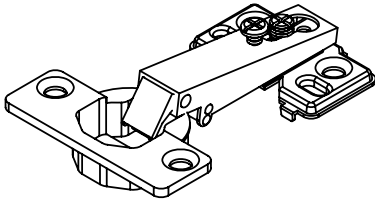

585364

ASSEMBLY INSTRUCTIONS

PARTS LIST:

LEFT SIDE PANEL 1PC

RIGHT SIDE PANEL 1PC

BACK CROSS BRACE 1PC

TOE KICK PANEL 1PC

BOTTOM PANEL 1PC

d. 1" L WOOD SCREW 6PCS

e. 1-1/2" L WOOD
SCREW 19PCS

f. 5/8" L FLAT HEAD
SCREW 24PCS

g. 1/2" L WOOD
SCREW 12PCS

h. HINGE 4PCS

i. LEFT SIDE DRAWER
GLIDE 2PCS

j. RIGHT SIDE DRAWER
GLIDE 2PCS

l. KNOB 4PCS