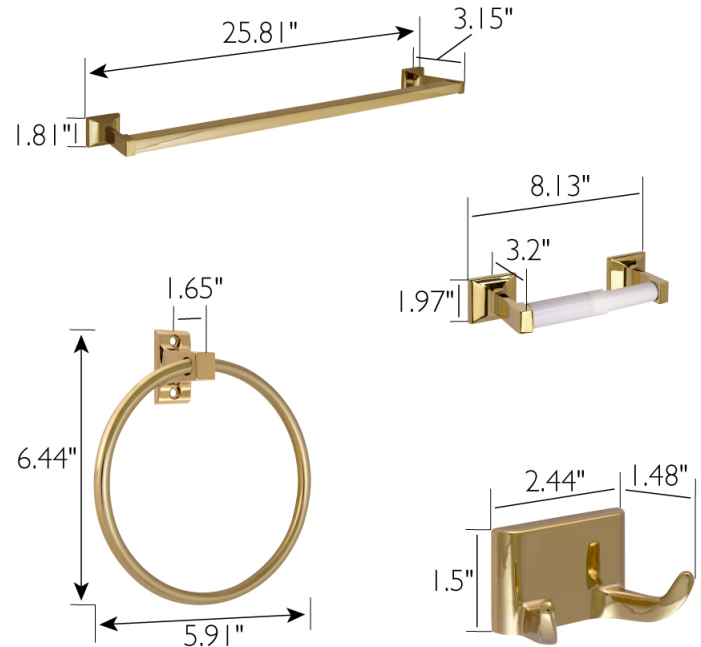

Millbridge 4-Piece Bathroom Accessory Kit Polished Brass

SPECIFICATIONS

MATERIAL CONSTRUCTION:	Zinc
PVD FINISH:	N/A
ASSEMBLY REQUIRED:	No
TOOLS NEEDED FOR INSTALLATION:	Screwdriver
TOWEL BAR DIMENSIONS:	1.81" H x 25.81" L x 3.15" D
TOWEL RING DIMENSIONS:	6.44" H x 5.91" L x 1.65" D
ROBE HOOK DIMENSIONS:	1.5" H x 2.44" L x 1.48" D
TOILET PAPER HOLDER DIMENSIONS:	1.97" H x 8.13" L x 3.2" D
ASSEMBLED WEIGHT:	23.32 lbs.
SCREWS INCLUDED:	Yes
DRYWALL ANCHORS INCLUDED:	Yes
CENTER TO CENTER:	N/A