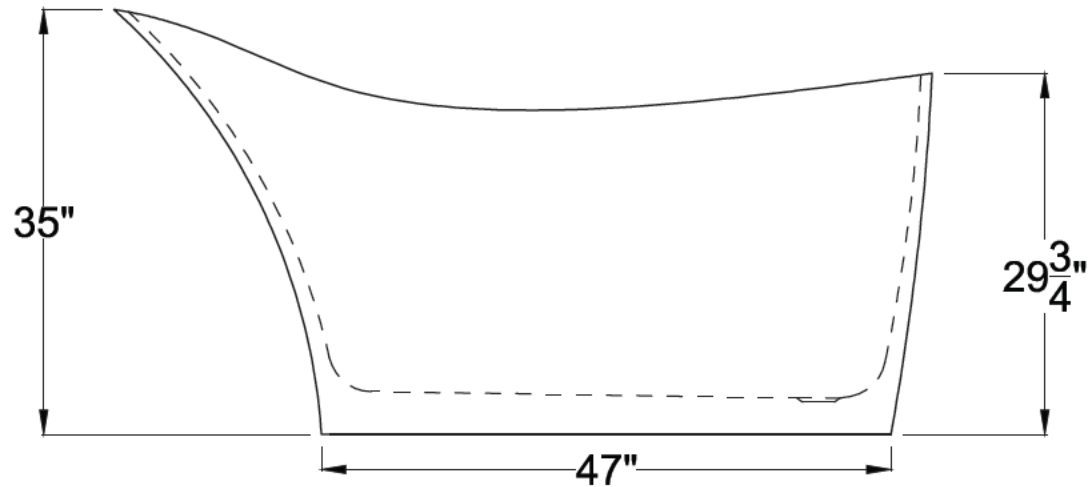

ANZZI™

ALTO & TUASAVI

Freestanding Bathtub
FT-AZ507 & FT-AZ8418

Dimensions:

28.75" L x 67.5" W x 35" H

Weight: 418 lb.

Material: ANZZI Stone™ Resin

Capacity: 82 gal

For more information visit

www.ANZZI.com or call

1-844-44-ANZZI

Perfection is our Tradition™