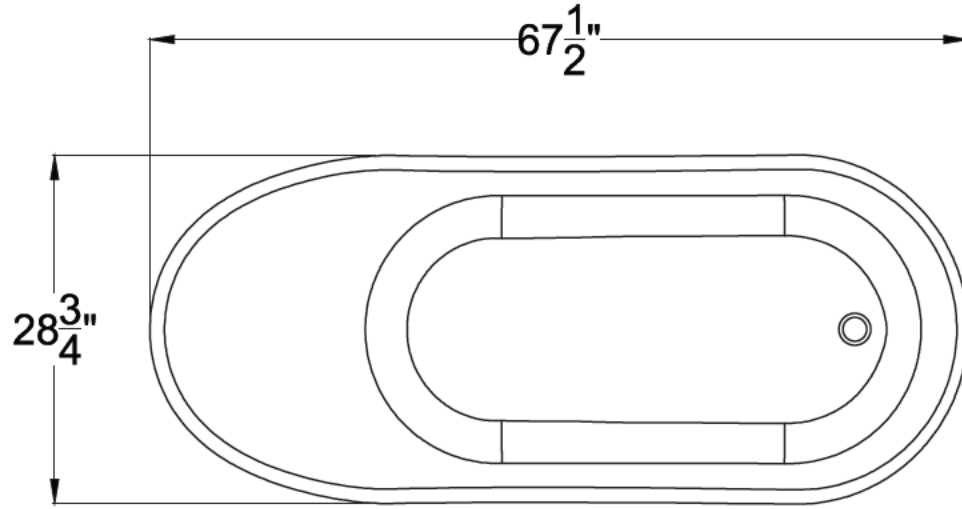

ANZZI™

ALTO & TUASAVI

Freestanding Bathtub
FT-AZ507 & FT-AZ8418

Dimensions:

28.75" L x 67.5" W x 35" H

Weight: 418 lb.

Material: ANZZI Stone™ Resin

Capacity: 82 gal

For more information visit

www.ANZZI.com or call

1-844-44-ANZZI

Perfection is our Tradition™