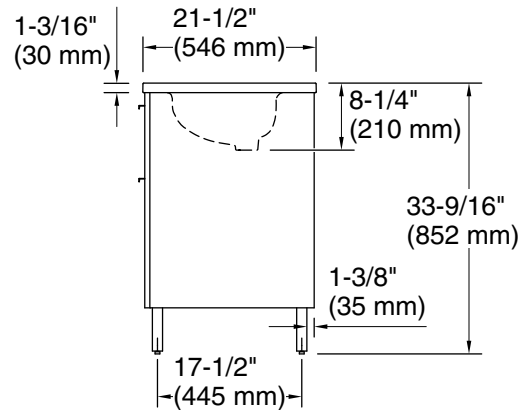

Technical Information

All product dimensions are nominal.

Notes

Install this product according to the installation instructions.

Select the type of fastener based upon the wall material. Two 500 lb (277 kg) minimum load bearing fasteners are recommended.