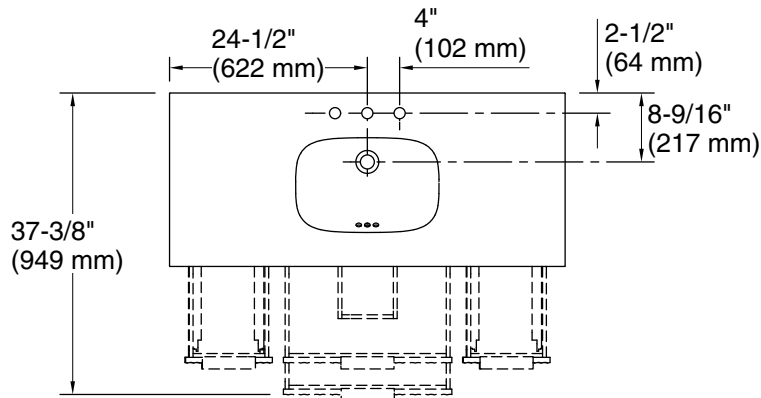

Technical Information

All product dimensions are nominal.

Notes

Install this product according to the installation instructions.

Select the type of fastener based upon the wall material. Two 500 lb (277 kg) minimum load bearing fasteners are recommended.