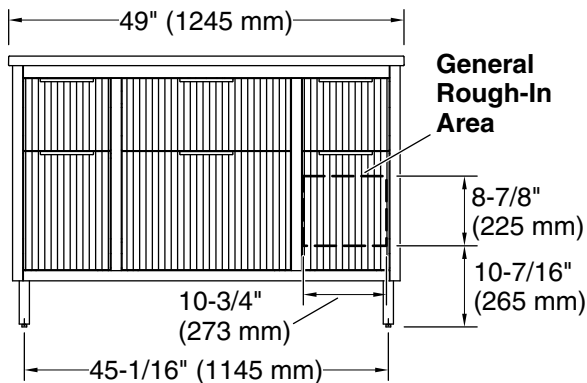

Technical Information

All product dimensions are nominal.

Notes

Install this product according to the installation instructions.

Select the type of fastener based upon the wall material. Two 500 lb (277 kg) minimum load bearing fasteners are recommended.