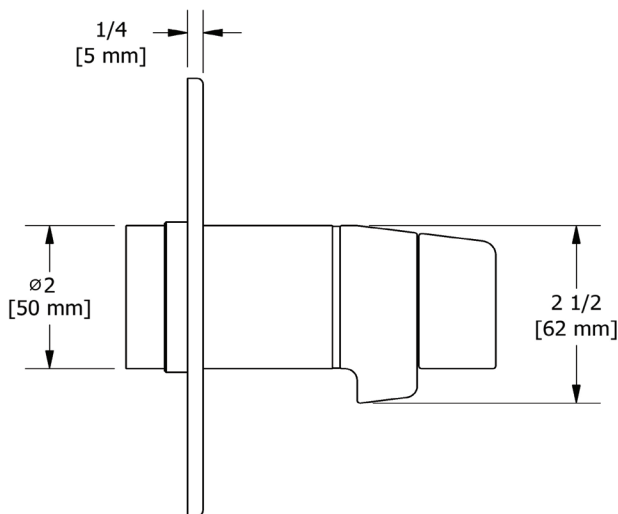

### Parabola™

1/2" Therm & Pressure Balance Trim With 3 Functions

**MODEL:** TPB23

**For warranty or additional information, contact:**

U.S.A.  
[houseofrohl.com/support](http://houseofrohl.com/support)  
1-800-777-9762