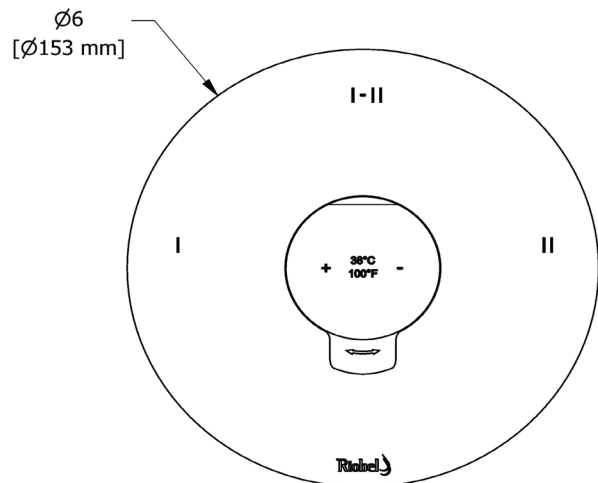

### Parabola™

1/2" Therm & Pressure Balance Trim With 3 Functions

**MODEL:** TPB23

**For warranty or additional information, contact:**

U.S.A.  
[houseofrohl.com/support](http://houseofrohl.com/support)  
1-800-777-9762