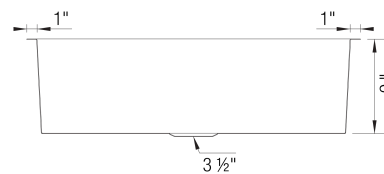

QUATRUS R0 Super Single Stainless steel brushed finish

Warranty

BLANCO offers a limited lifetime warranty on all sinks and faucets, as well as a one-year warranty on all custom accessories.

Code/Standards Compliance

BLANCO sinks and faucets are third-party tested and certified to standards and listed by applicable certification bodies. For more information on individual product listings, contact our office or listing organization.

View our how-to videos to learn more about installing and caring for BLANCO products:
<https://www.blanco.com/us-en/service/how-to-videos/how-to-videos-for-sinks/>

Questions? Contact us today

BLANCO America, Inc.
110 Mount Holly By-Pass
Lumberton, NJ 08048

Phone & Fax
Phone: 888-668-6201
Fax: 609-668-6211

While BLANCO endeavors to provide accurate information, all dimensions are nominal, cannot be guaranteed, and are subject to change or cancellation. BLANCO assumes no responsibility for use of superseded or voided specifications.