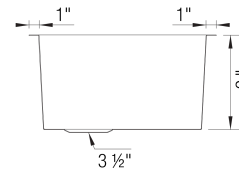

QUATRUS R0 Super Single Stainless steel brushed finish

Warranty

BLANCO offers a limited lifetime warranty on all sinks and faucets, as well as a one-year warranty on all custom accessories.

Code/Standards Compliance

BLANCO sinks and faucets are third-party tested and certified to standards and listed by applicable certification bodies. For more information on individual product listings, contact our office or listing organization.

View our how-to videos to learn more about installing and caring for BLANCO products:
<https://www.blanco.com/us-en/service/how-to-videos/how-to-videos-for-sinks/>

Questions? Contact us today

BLANCO America, Inc.
110 Mount Holly By-Pass
Lumberton, NJ 08048

Phone & Fax
Phone: 888-668-6201
Fax: 609-668-6211

While BLANCO endeavors to provide accurate information, all dimensions are nominal, cannot be guaranteed, and are subject to change or cancellation. BLANCO assumes no responsibility for use of superseded or voided specifications.