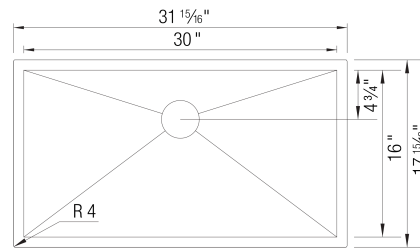

QUATRUS R0 Super Single Stainless steel brushed finish

Warranty

BLANCO offers a limited lifetime warranty on all sinks and faucets, as well as a one-year warranty on all custom accessories.

Code/Standards Compliance

BLANCO sinks and faucets are third-party tested and certified to standards and listed by applicable certification bodies. For more information on individual product listings, contact our office or listing organization.

View our how-to videos to learn more about installing and caring for BLANCO products:
<https://www.blanco.com/us-en/service/how-to-videos/how-to-videos-for-sinks/>

Questions? Contact us today

BLANCO America, Inc.
110 Mount Holly By-Pass
Lumberton, NJ 08048

Phone & Fax
Phone: 888-668-6201
Fax: 609-668-6211

While BLANCO endeavors to provide accurate information, all dimensions are nominal, cannot be guaranteed, and are subject to change or cancellation. BLANCO assumes no responsibility for use of superseded or voided specifications.