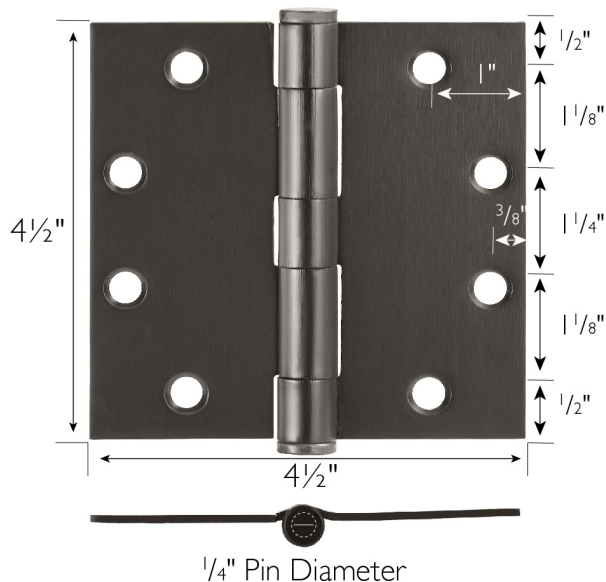

8-Hole 4.5" x 4.5", Square Corner Door Hinge 12-Pack  
Oil Rubbed Bronze

**SPECIFICATIONS**

<b>MATERIAL CONSTRUCTION:</b>	Steel
<b>MOUNTING HARDWARE INCLUDED:</b>	#12 x 1 1/4" screws x 8
<b>TOOLS NEEDED FOR INSTALLATION:</b>	Screwdriver
<b>ASSEMBLED DIMENSIONS:</b>	4.5" H x 4.5" L x 0.13" W
<b>ASSEMBLED WEIGHT:</b>	13.23 lbs
<b>CORNER RADIUS:</b>	Square Corner
<b>HINGE TYPE:</b>	Butt Hinge