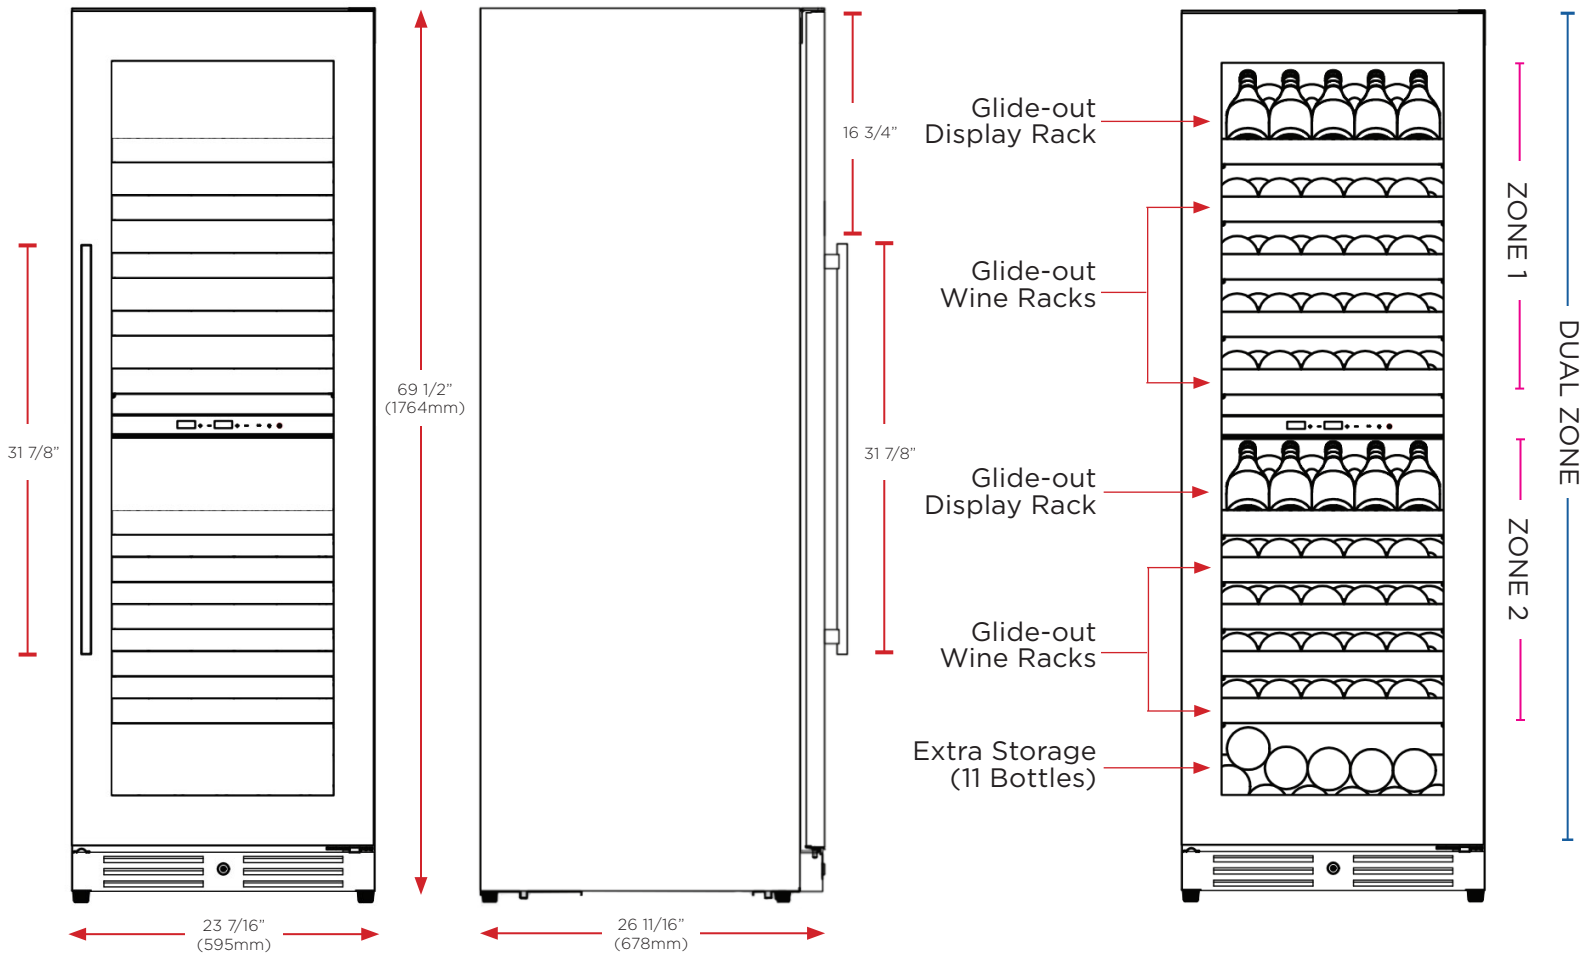

The XO Wine Dual-Zone Column Refrigerator is the perfect addition to any home or bar for storing your favorite wines. They are available in both single and dual-zone models, providing versatility in storing white and red wines at their respective temperatures. The sleek design of the refrigerator, available in black glass or stainless steel glass door models, adds a touch of elegance to any kitchen or bar area.

## 24" x 70" BLACK GLASS DUAL ZONE WINE COLUMN