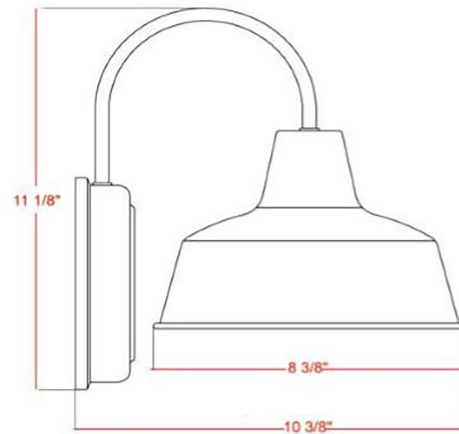

Mason I Light Outdoor Wall Light with Metal Shade 8"
Black

SPECIFICATIONS

MOUNTING:	Wall Mount	LED BRIGHTNESS (LUMENS):	N/A
SLOPED CEILING ADAPTABLE:	N/A	LED COLOR CORRELATED TEMPERATURE (CCT):	N/A
LAMP TYPE 1:	Maximum 60W Medium Base Bulb	LED COLOR RENDERING INDEX (CRI):	N/A
BULB INCLUDED:	No	LED EFFICACY:	N/A
WATTS PER BULB:	60W	LED AVERAGE RATED LIFE:	N/A
TOTAL WATTAGE:	60W	ENERGY EFFICIENT:	No
DIMMABLE:	Yes	LIGHTING AMPS:	0.5
MATERIAL CONSTRUCTION:	Steel	VOLTAGE:	120V
ASSEMBLED DIMENSIONS:	8.38" L x 11" H x 10.5" D		
WEIGHT:	1.45 lbs.		
BACKPLATE DIMENSIONS:	6.13" H x 6.13" W		
CANOPY CEILING DIMENSIONS:	N/A		
GLASS/SHADE DIMENSIONS:	5.5" H x 8.25" L x 8.25" D		
GLASS/SHADE MATERIAL:	Metal		
GLASS/SHADE TYPE:	N/A		
GLASS/SHADE COLOR:	Black		