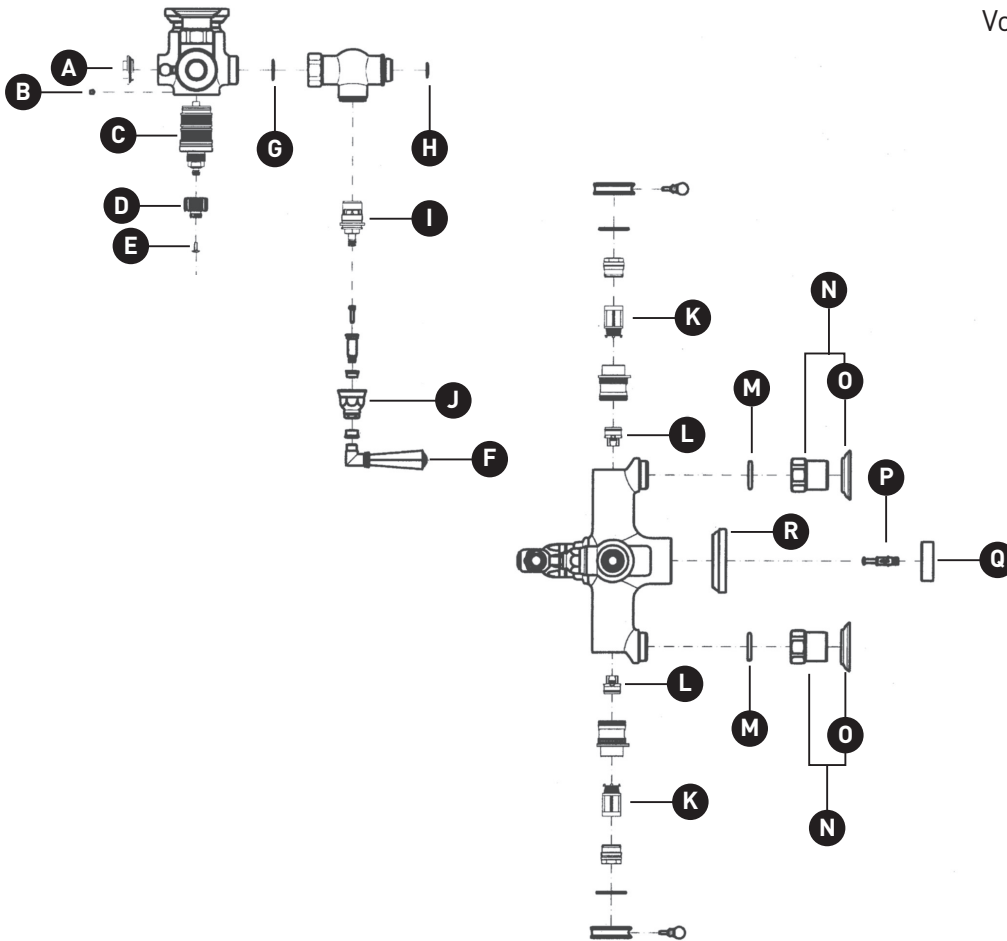

ORDER BY PART NUMBER

## ILLUSTRATED PARTS

### A4817

Palladian® Exposed Therm Valve With  
Volume and Temperature Control

ID	Kit Number	Finish
A	C4917/13	N/A
B	C7552	N/A
C	C7912	N/A
D	C7919	N/A
E	C7550	N/A
F*	C7605/1	See below
G	C7086.77	N/A
H	C7086.64	N/A
I	C7075A	N/A
J*	C1449/13	See below
K	C7930/1	N/A
L	C7915	N/A
M	C7586.71	N/A
N*	C4917E	See below
O*	C4912/4	See below
P	C1480/7	N/A
Q	C4917/9	N/A
R	C4917/10	N/A