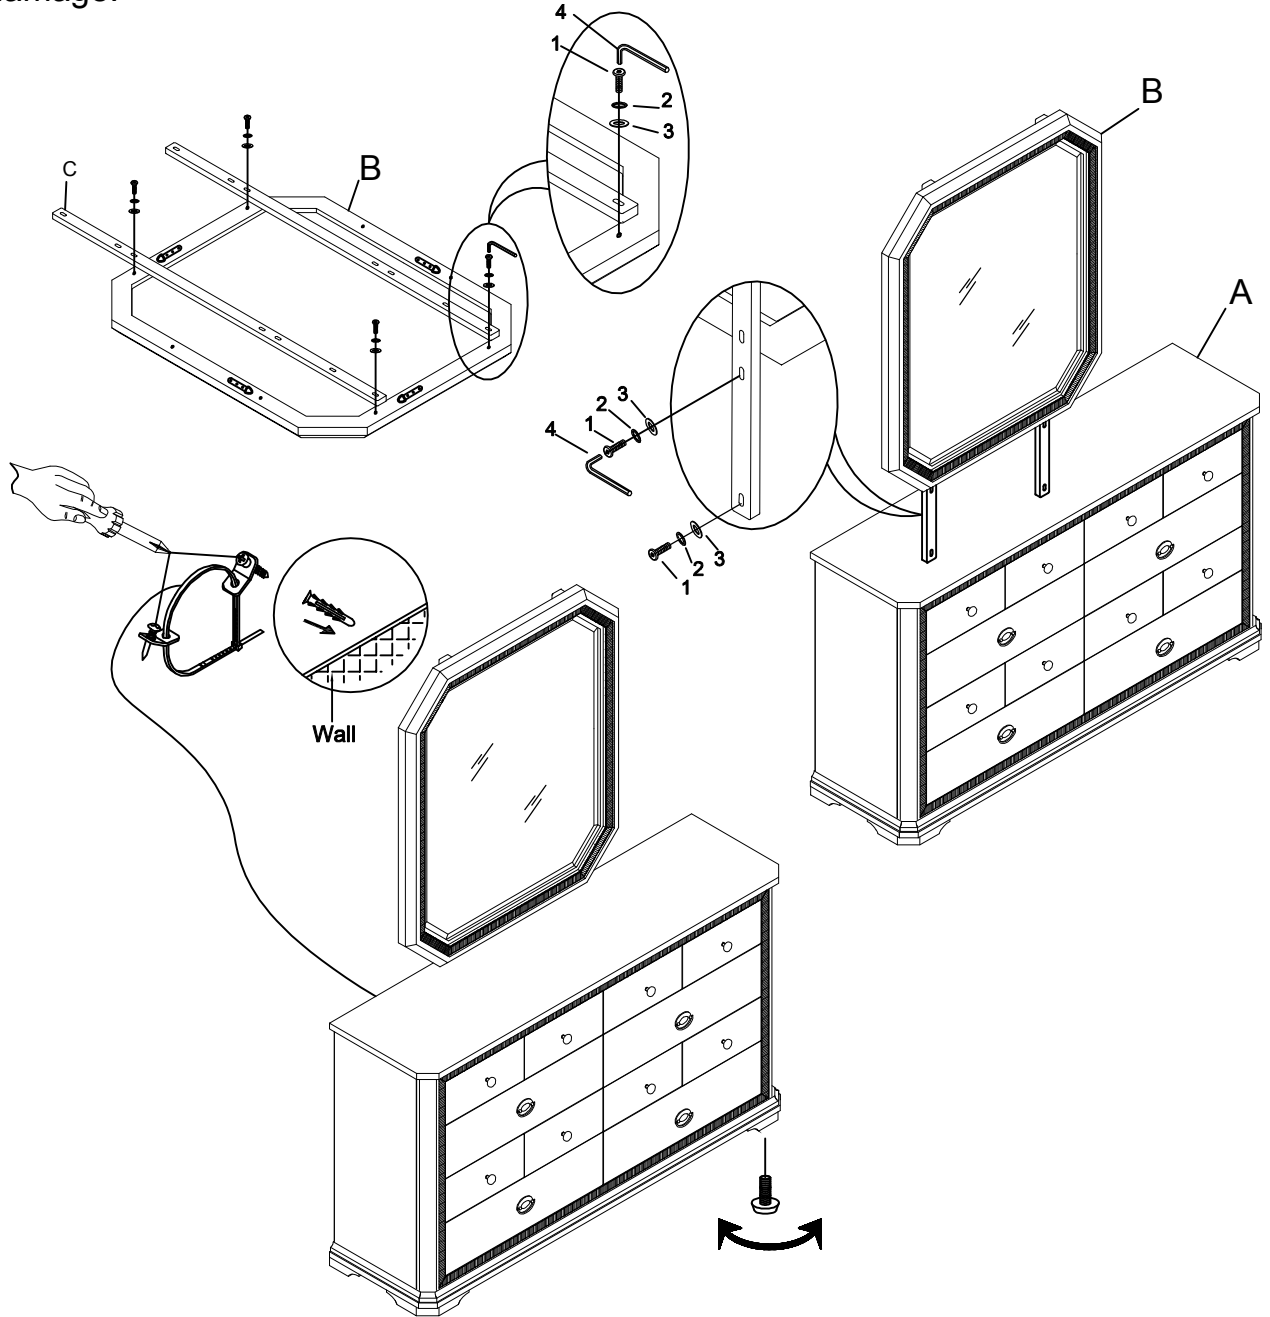

A.R.T. FURNITURE® ASSEMBLY INSTRUCTIONS

273121 - 2917
Palisade - Mirror

Thank you for purchasing this quality product from A.R.T. Furniture. Be sure to check all packing material for parts which may have come loose inside the carton during shipment. Identify and count all parts and compare with the parts list below.

Note: Some furniture is heavy, it is recommended that two people assembly this item to avoid injury or damage.

| No. | Hardware List | Qt. |
|-----|--|-----|
| 1 |  1/4" X 1 3/4" Bolt | 8 |
| 2 |  1/4" Lock Washer | 8 |
| 3 |  1/4" Flat Washer | 8 |
| 4 |  5mm Allen | 1 |

| No. | PARTS LIST | Qt. |
|-----|--|-----|
| A |  Palisade - Dresser | 1 |
| B |  Palisade - Mirror | 1 |
| C |  Mirror Support | 2 |