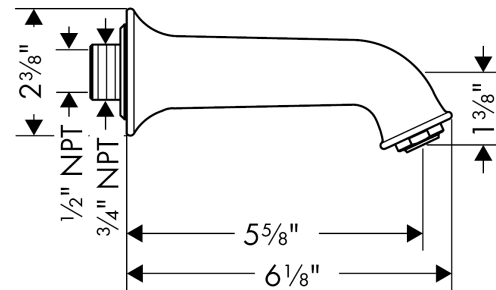

**Talis C  
Tub Spout**

Finishes : **rubbed bronze** Part no. : **14148921**

**Description**

**Features**

- Solid brass
- Includes: 1/2" female and 3/4" male adaptor

**Item details**

List Price \$ 268.00

**Compliance**

**Product image**

**Scale drawing**

Talis C  
 Tub Spout  
 Finishes : **rubbed bronze**    Part no. : **14148921**

Exploded drawing

Year of production: >08/09

**Talis C  
Tub Spout**

Finishes : **rubbed bronze**    Part no. : **14148921**

**Spare parts list**

Year of production: >**08/09**

| <b>Pos.</b> | <b>Description</b>       | <b>Part no.</b> | <b>Price</b> | <b>PU</b> |
|-------------|--------------------------|-----------------|--------------|-----------|
| 1           | connecting thread        | 96472001        | -            | 1         |
| 2           | O-ring 16x2,5            | 98134000        | -            | 1         |
| 3           | hollow set screw M6x8    | 97810000        | -            | 1         |
| 4           | aerator M24x1 (25 l/min) | 13914920        | -            | 1         |