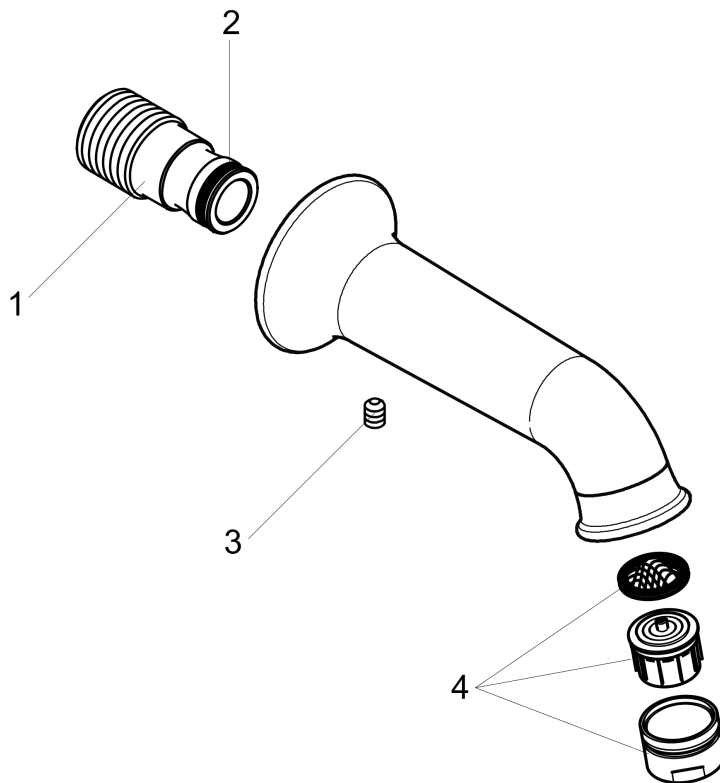

**Talis C  
Tub Spout**

Finishes : **rubbed bronze** Part no. : **14148921**

**Description**

**Features**

- Solid brass
- Includes: 1/2" female and 3/4" male adaptor

**Item details**

List Price \$ 268.00

**Compliance**

**Product image**

**Scale drawing**

Talis C  
 Tub Spout  
 Finishes : **rubbed bronze**    Part no. : **14148921**

Exploded drawing

Year of production: >08/09

**Talis C  
Tub Spout**

Finishes : **rubbed bronze**    Part no. : **14148921**

**Spare parts list**

Year of production: >**08/09**

| <b>Pos.</b> | <b>Description</b>       | <b>Part no.</b> | <b>Price</b> | <b>PU</b> |
|-------------|--------------------------|-----------------|--------------|-----------|
| 1           | connecting thread        | 96472001        | -            | 1         |
| 2           | O-ring 16x2,5            | 98134000        | -            | 1         |
| 3           | hollow set screw M6x8    | 97810000        | -            | 1         |
| 4           | aerator M24x1 (25 l/min) | 13914920        | -            | 1         |