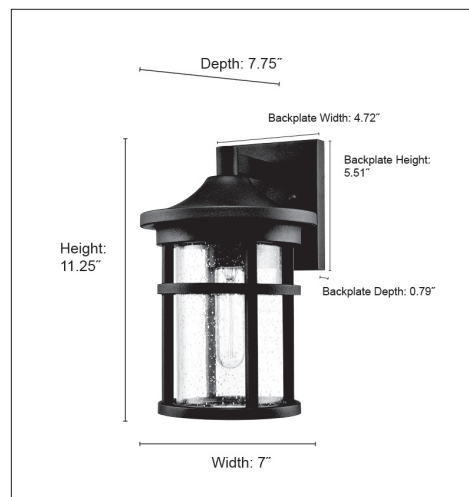

91301

NAMATH ONE LIGHT OUTDOOR WALL MOUNT

**FINISH**

TBK - Textured Black

**DIMENSIONS**

Width 7"  
Height 11.25"  
Depth 7.75"  
Backplate Width 4.72"  
Backplate Height 5.51"  
Backplate Depth 0.79"  
Weight 3.55 lbs

# Bulbs 1-T Lamp  
Bulb Base Medium (E26)  
Watts per Bulb 100W  
Voltage 120V  
Total Wattage 100W  
Bulbs Included No

**CERTIFICATION**

ETL Listed Wet Location

**ITEM NUMBER**

SKU's 91301 TBK

91301 TBK

Millennium Lighting  
105 Declaration Drive  
McDonough, GA 30253  
www.millenniumlighting.com