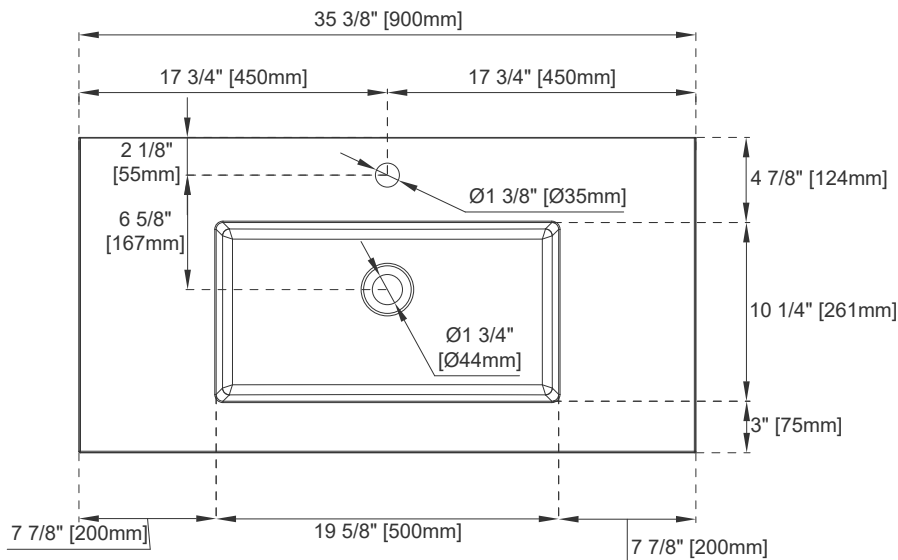

35.4" SWB SERIES BASIN

JAMES MARTIN
VANITIES

SWB-S35.4-CHB

SWB-S35.4-GW

Features and Materials

Countertop Materials: Composite Stone
Number of Basins: One, Integrated Sinktop
Basin Overflow: No
Certifications: ICC-ES PMG-1568

Dimension

Length: 35-3/8"
Width: 18-1/8"
Basin Depth: 5-1/8"
Overall Height: 6"
Visible Height: 5/8"

35.4" SWB SERIES BASIN

JAMES MARTIN VANITIES

SWB-S35.4-CHB

SWB-S35.4-GW

Top View

Side View

Front View

All dimensions are nominal

Visit website for warranty and installation information
www.jamesmartinvanities.com