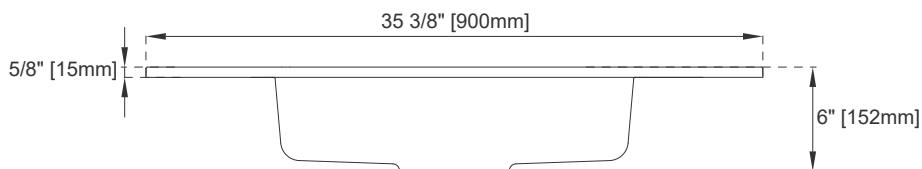

35.4" SWB SERIES BASIN

JAMES MARTIN
VANITIES

SWB-S35.4-CHB

SWB-S35.4-GW

Features and Materials

Countertop Materials: Composite Stone
Number of Basins: One, Integrated Sinktop
Basin Overflow: No
Certifications: ICC-ES PMG-1568

Dimension

Length: 35-3/8"
Width: 18-1/8"
Basin Depth: 5-1/8"
Overall Height: 6"
Visible Height: 5/8"

35.4" SWB SERIES BASIN

JAMES MARTIN VANITIES

SWB-S35.4-CHB

SWB-S35.4-GW

Top View

Side View

Front View

All dimensions are nominal

Visit website for warranty and installation information
www.jamesmartinvanities.com