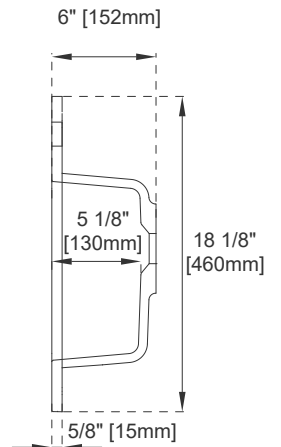

35.4" SWB SERIES BASIN

JAMES MARTIN
VANITIES

SWB-S35.4-CHB

SWB-S35.4-GW

Features and Materials

Countertop Materials: Composite Stone
Number of Basins: One, Integrated Sinktop
Basin Overflow: No
Certifications: ICC-ES PMG-1568

Dimension

Length: 35-3/8"
Width: 18-1/8"
Basin Depth: 5-1/8"
Overall Height: 6"
Visible Height: 5/8"

35.4" SWB SERIES BASIN

JAMES MARTIN VANITIES

SWB-S35.4-CHB

SWB-S35.4-GW

Top View

Side View

Front View

All dimensions are nominal

Visit website for warranty and installation information
www.jamesmartinvanities.com