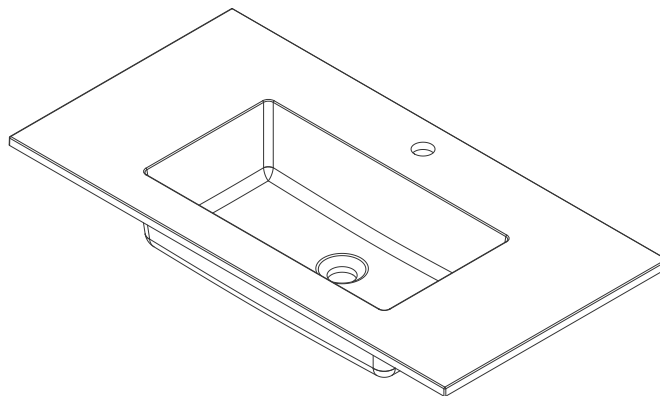

35.4" SWB SERIES BASIN

JAMES MARTIN
VANITIES

SWB-S35.4-CHB

SWB-S35.4-GW

Features and Materials

Countertop Materials: Composite Stone
Number of Basins: One, Integrated Sinktop
Basin Overflow: No
Certifications: ICC-ES PMG-1568

Dimension

Length: 35-3/8"
Width: 18-1/8"
Basin Depth: 5-1/8"
Overall Height: 6"
Visible Height: 5/8"

35.4" SWB SERIES BASIN

JAMES MARTIN VANITIES

SWB-S35.4-CHB

SWB-S35.4-GW

Top View

Side View