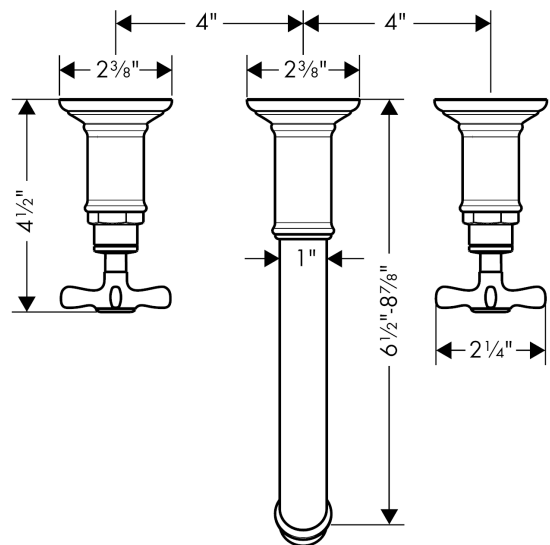

### Features

- Aerated spray
- Flow: 1.2 GPM (4.5 L/Min)
- 90° ceramic valves

## Scale drawing

**AXOR Montreux**  
**Wall-Mounted Widespread Faucet Trim with Cross Handles, 1.2 GPM**  
Finishes : **brushed nickel**    Part no. : **16532821**

## Exploded drawing

Year of production: >07/16

**AXOR Montreux**  
**Wall-Mounted Widespread Faucet Trim with Cross Handles, 1.2 GPM**  
 Finishes : **brushed nickel**    Part no. : **16532821**

## Spare parts list

Year of production: >07/16

Pos.	Description	Part no.	PC	PU
1	handle	16291820	0	1
2	set of screw covers, cold / hot water / neutral	97987000	0	1
3	escutcheon for handle	98578820	0	1
4	fixing set	96392000	0	1
5	spout cpl.	98574820	0	1
6	escutcheon for spout	98576820	0	1
a	base body	10303181	0	1
b	mounting-set V+B	96142000	0	1