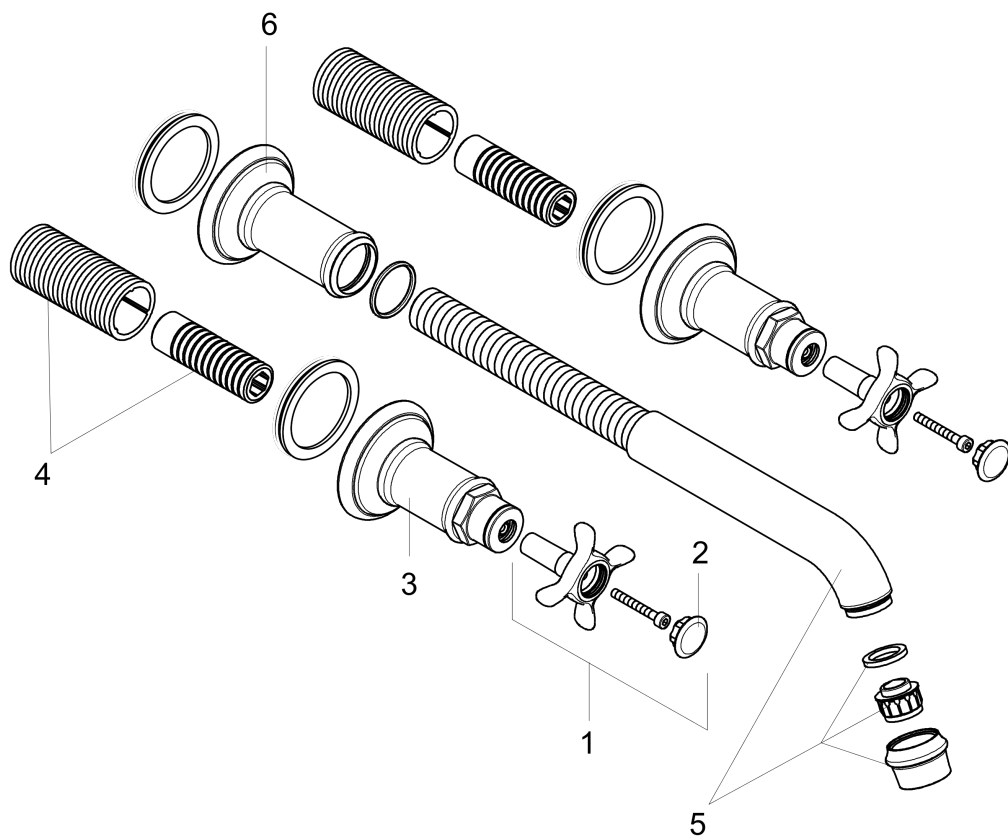

## Product image

## Scale drawing

**AXOR Montreux**  
**Wall-Mounted Widespread Faucet Trim with Cross Handles, 1.2 GPM**  
Finishes : **brushed nickel**    Part no. : **16532821**

## Exploded drawing

Year of production: >07/16

**AXOR Montreux**  
**Wall-Mounted Widespread Faucet Trim with Cross Handles, 1.2 GPM**  
 Finishes : **brushed nickel**    Part no. : **16532821**

## Spare parts list

Year of production: >07/16

Pos.	Description	Part no.	PC	PU
1	handle	16291820	0	1
2	set of screw covers, cold / hot water / neutral	97987000	0	1
3	escutcheon for handle	98578820	0	1
4	fixing set	96392000	0	1
5	spout cpl.	98574820	0	1
6	escutcheon for spout	98576820	0	1
a	base body	10303181	0	1
b	mounting-set V+B	96142000	0	1