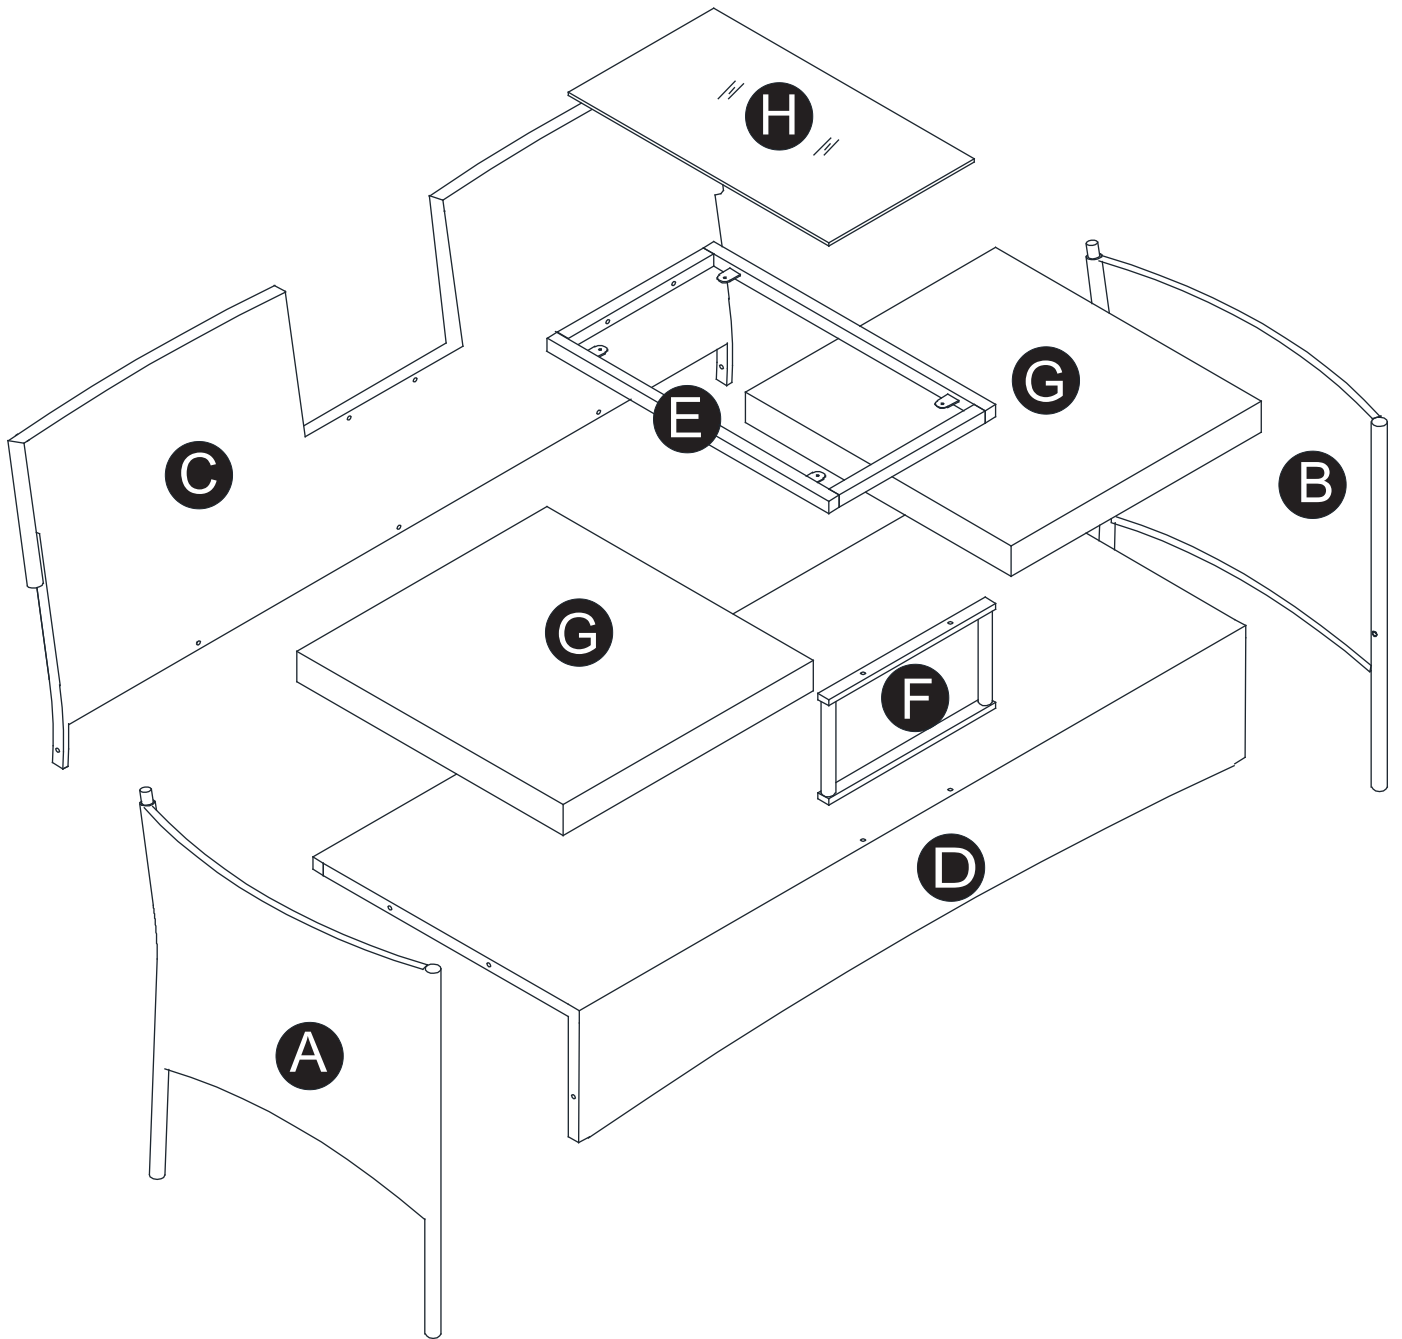

Exploded Drawing

← **Questions?**
Scan Here