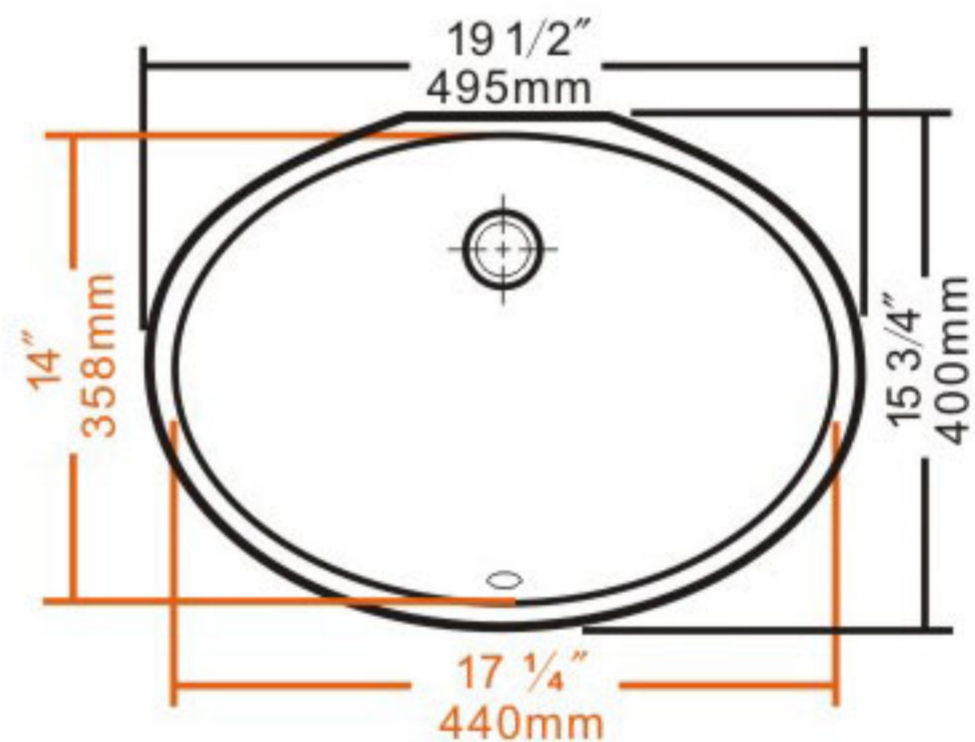

ANZZI™

LS-AZ102

LANMIA Series

UNDERMOUNT

Overflow Included

White Vitreous China

For more information visit www.ANZZI.com or call us at 1-844-44-ANZZI.